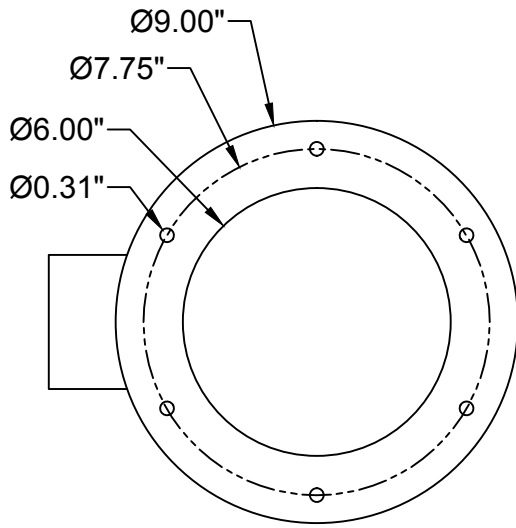

# FE-3200 Fume Arm Adaptor

Top View

Isometric View

Side View

Front View

Avani Environmental Intl.  
95 Cypress Drive  
Youngsville, NC 27596  
P# 919-570-2862 F# 919-570-2863

**Avani**

Project: FE-3200