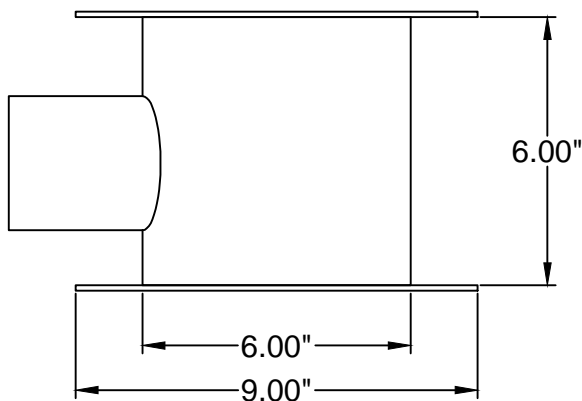

# FE-3200 Fume Arm Adaptor

Top View

Isometric View

Side View

Front View

Avani Environmental Intl.  
95 Cypress Drive  
Youngsville, NC 27596  
P# 919-570-2862 F# 919-570-2863

**Avani**

Project: FE-3200