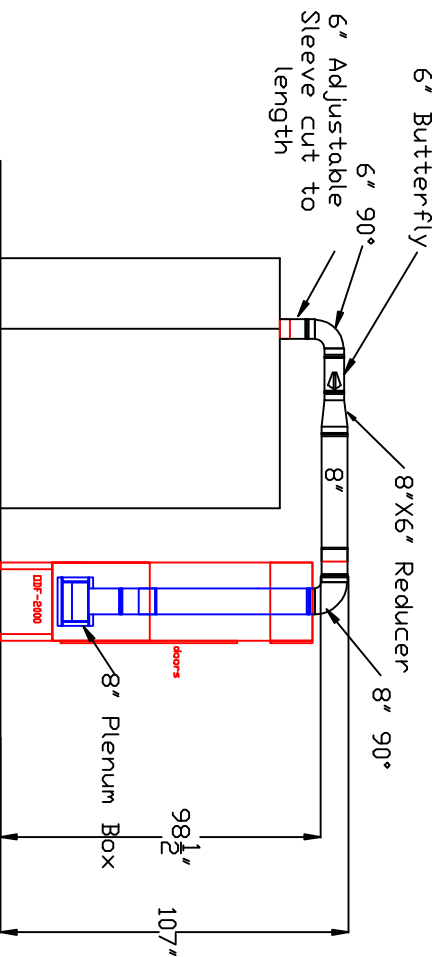

# Duer Carolina Coil 805 Cell Mist Collection

Plan View

Elevation View

SD # 19494

Avani Environmental Intl.  
 95 Cypress Drive 27596  
 Youngsville, NC  
 # 919-570-2862 F# 919-570-2863

**Avani**

Project: Duer Carolina Coil  
 Drawing: 805 Cell DDF-2000  
 Date: 1/30/13 Drawn by: WJB  
 Sheet No: 1 of 1 Rev: 0