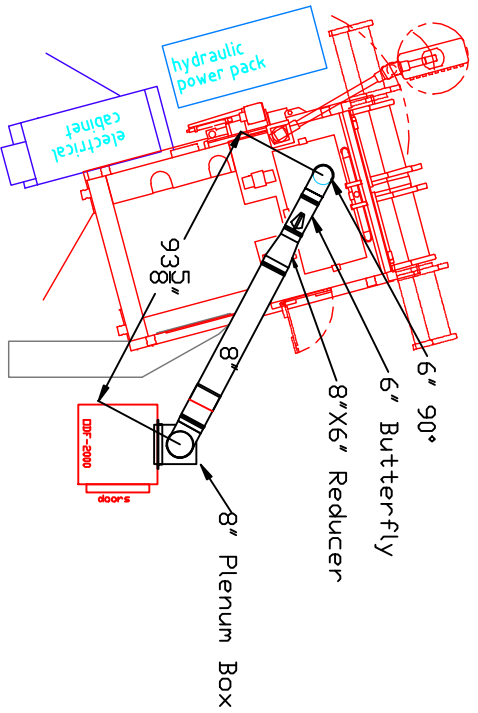

# Duer Carolina Coil 805 Cell Mist Collection

Plan View

Elevation View

SD # 19494

Avani Environmental Intl.  
 95 Cypress Drive 27596  
 Youngsville, NC  
 # 919-570-2862 F# 919-570-2863

**Avani**

Project: Duer Carolina Coil  
 Drawing: 805 Cell DDF-2000  
 Date: 1/30/13 Drawn by: WJB  
 Sheet No: 1 of 1 Rev: 0