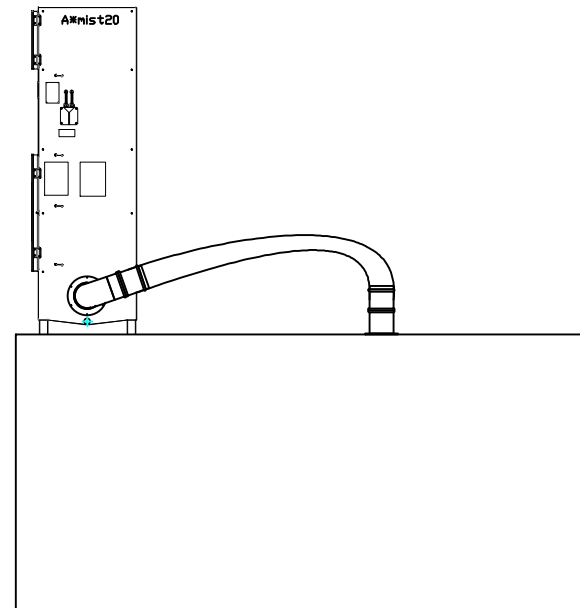

Avani Environmental Intl.
95 Cypress Drive
Youngsville, NC 27596
P# 919-570-2862 F# 919-570-2863

Avani

Project: Doosan Machines	
Drawing: New Duct Layout	
Date: 4/20/15	Drawn by: WWB
Sheet No: 1 of 1	Rev.: 0