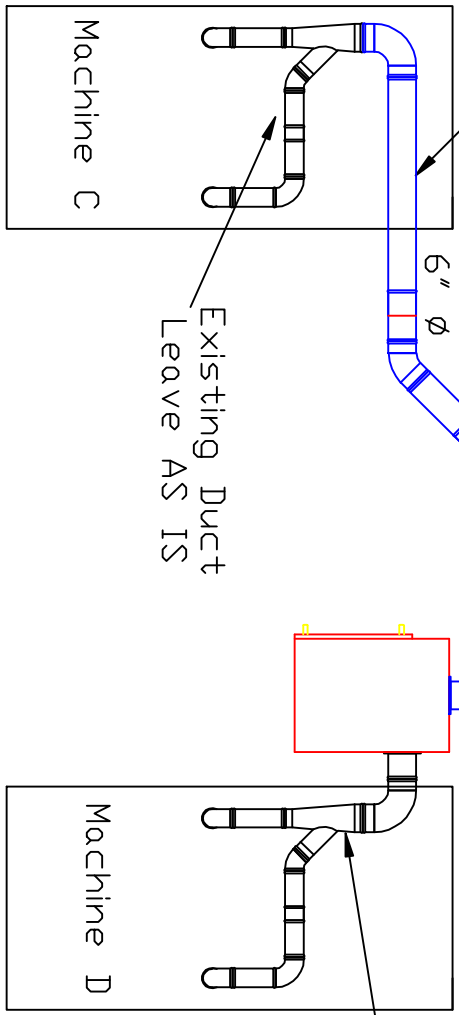

# Whirlpool System #4

New 6" Duct - Outset with 2 -  
45° Elbows, Reuse 6" 90° Elbow  
from Machine C

DDF-1000C

Avani Environmental Intl.  
95 Cypress Drive 27596  
Youngsville, NC  
P# 919-570-2862 F# 919-570-2863

Project: Whirlpool  
Drawing: System #4  
Date: 5/1/12 Drawn by: WWB  
Sheet No: 1 Rev: 0