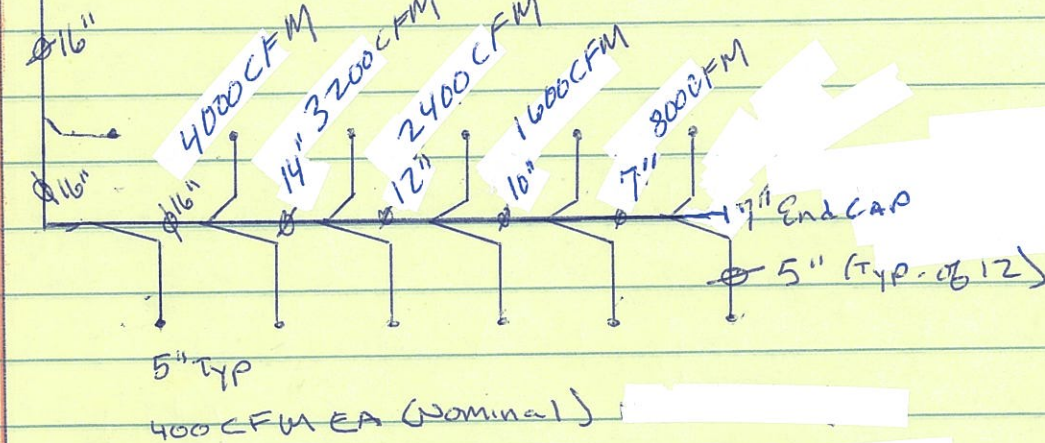

← DIMENSION UNIT

Downdraft table
Vent to out-
doors

CENTRIX, LLC
3/12
C.S.

CENTRIX

35' Ceiling
15' G Trunk HT

Rigid Connection

EcoBoss System