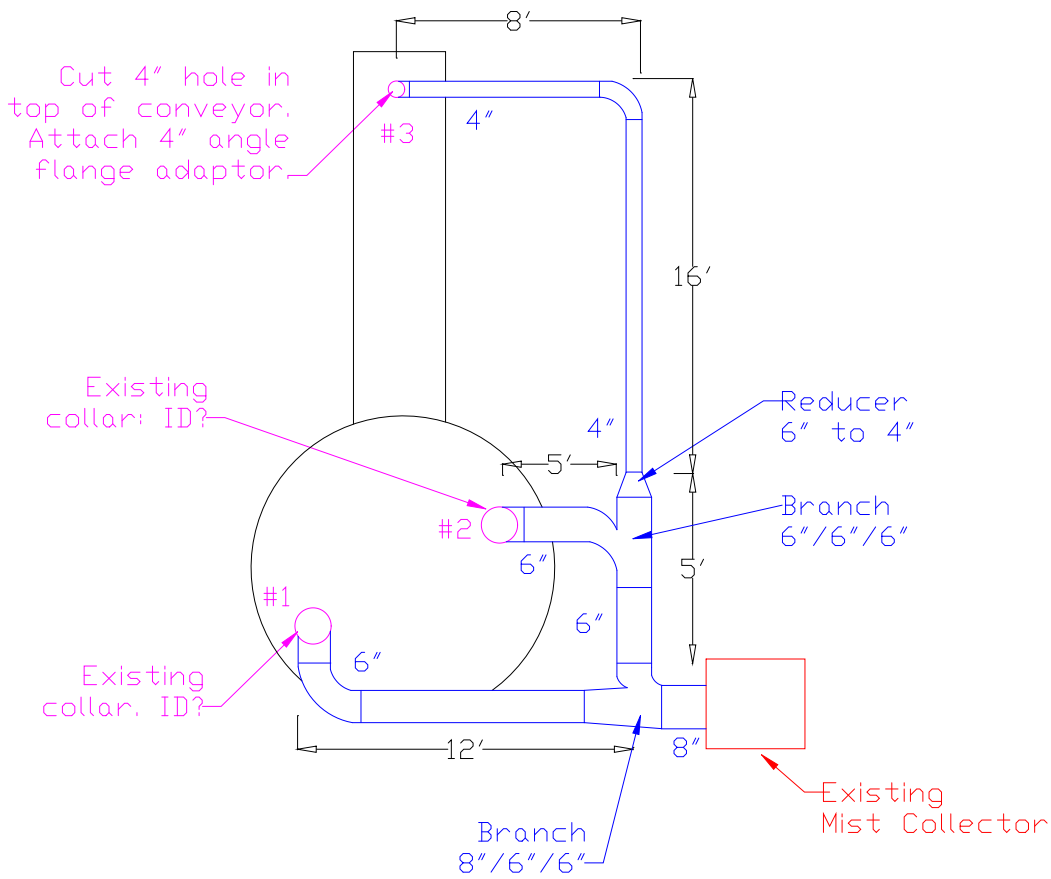

Ductwork Layout Drawing for Porta

Plan view

Industrial Air Quality 102 AG DRIVE Youngsville, NC 27596 P# 919-562-7181 F# 919-562-7182	IAQ
Project: Bonney Forge	
Drawing: Porta layout	
Date: 7/24/09 Drawn by: RAV	
Sheet No:	