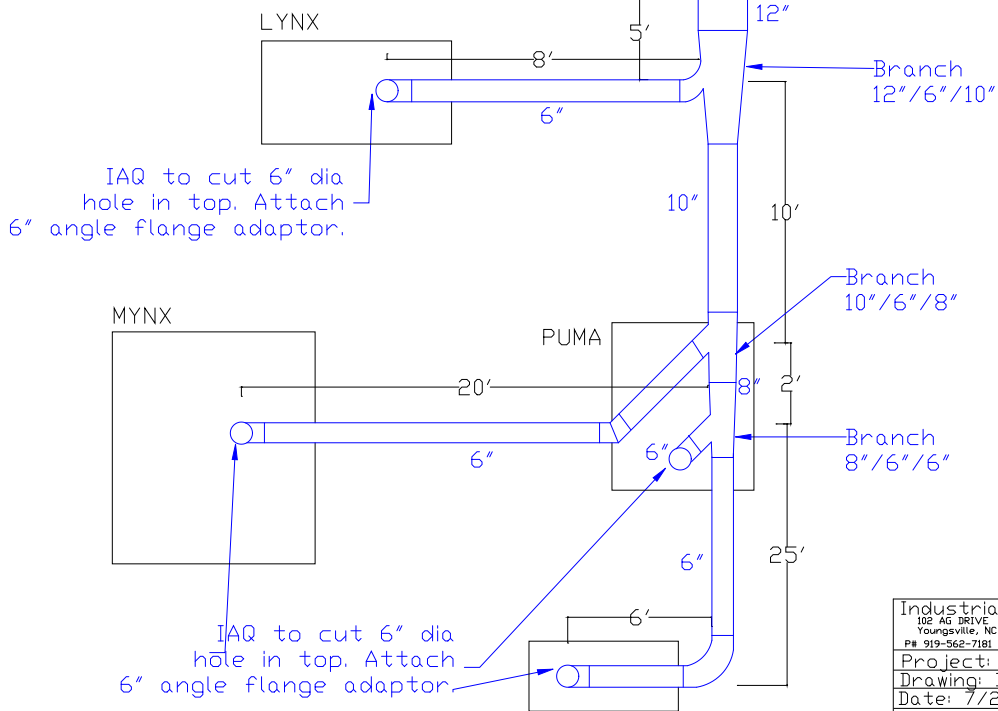

Ductwork Layout Drawing for Daewoo Area

Plan view

Aercology
Mist collector

Existing collector.
What is the diameter
of the inlet? Picture?

Industrial Air Quality	IAQ
102 AG DRIVE	27596
Youngsville, NC	
P# 919-562-7181	F# 919-562-7182
Project: Bonney Forge	
Drawing: Ductwork Layout	
Date: 7/24/09 Drawn by: RAV	
Sheet No:	