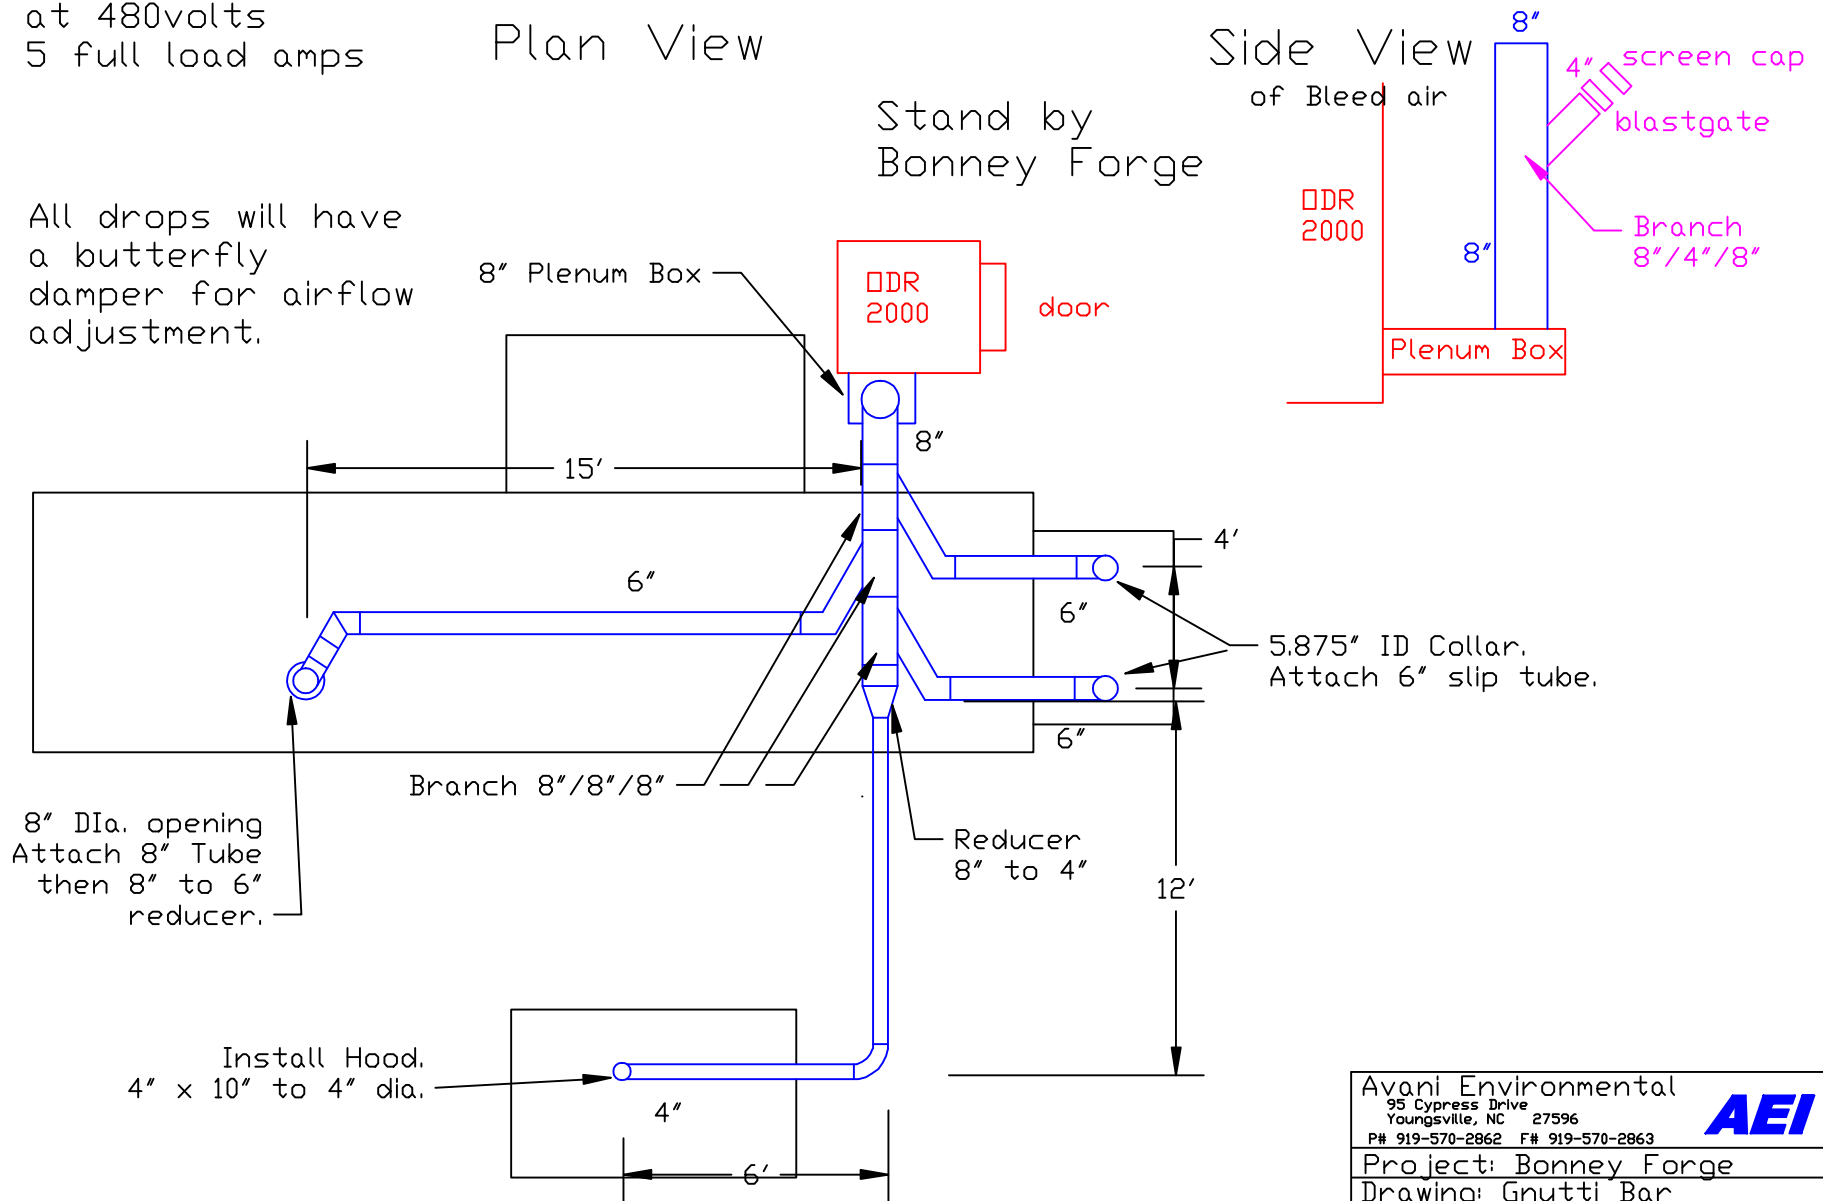

Electrical info:
 Motor 3Hp
 at 480volts
 5 full load amps

Ducwork Layout for ODR 2000

Plan View

Side View

Stand by
 Bonney Forge

All drops will have
 a butterfly
 damper for airflow
 adjustment.

Avani Environmental		AEI
95 Cypress Drive Youngsville, NC 27596		
P# 919-570-2862	F# 919-570-2863	
Project: Bonney Forge		
Drawing: Gnutti Bar		
Date: 1/20/12	Drawn by: RAV	
Revision Date:		