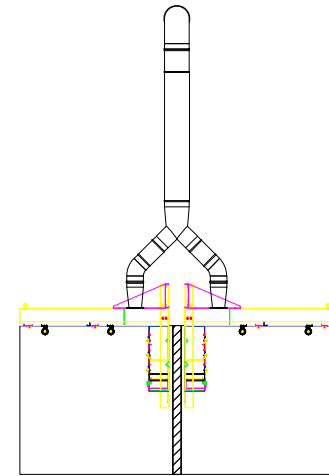

Boilermakers Local 502 Duct Layout

- Notes:
1. Support from ceiling
 2. Attach to WB-6000 insert
 3. Top mounted fan