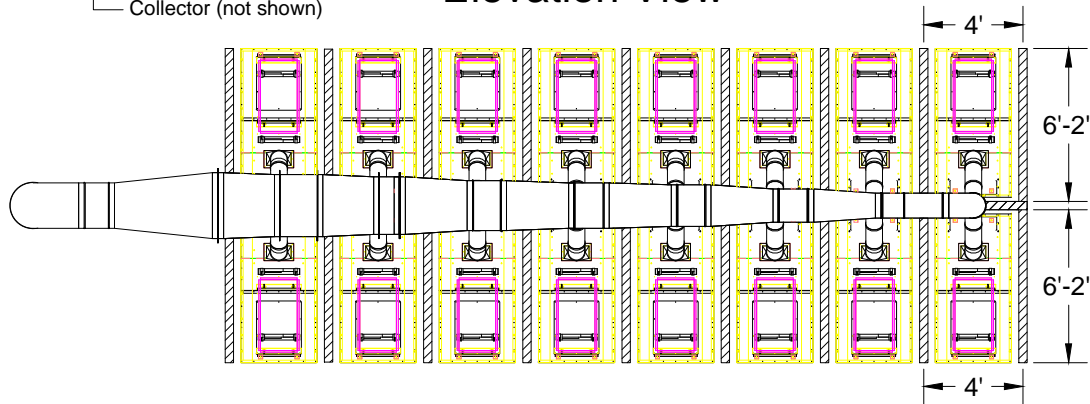

Boilermakers Local 502 Duct Layout

- Notes:
1. Support from ceiling
 2. Attach to WB-6000 insert
 3. Top mounted fan