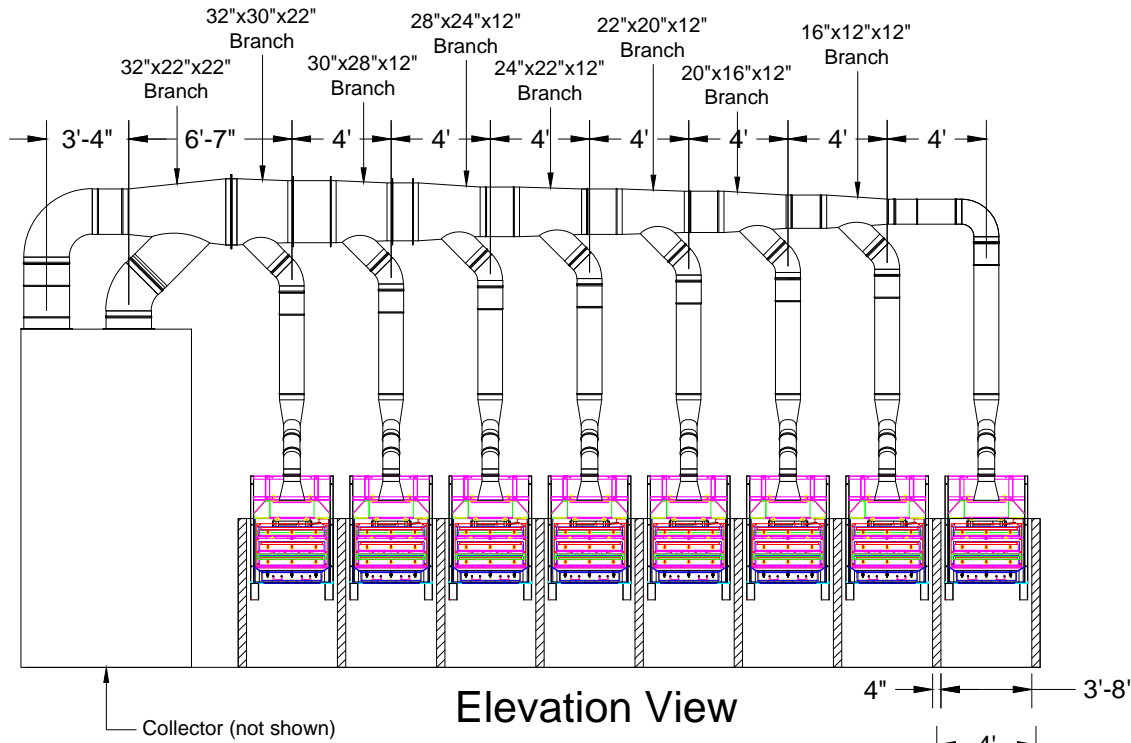

Boilermakers Local 502 Duct Layout

- Notes:
1. Support from ceiling
 2. Attach to WB-6000 insert
 3. Top mounted fan