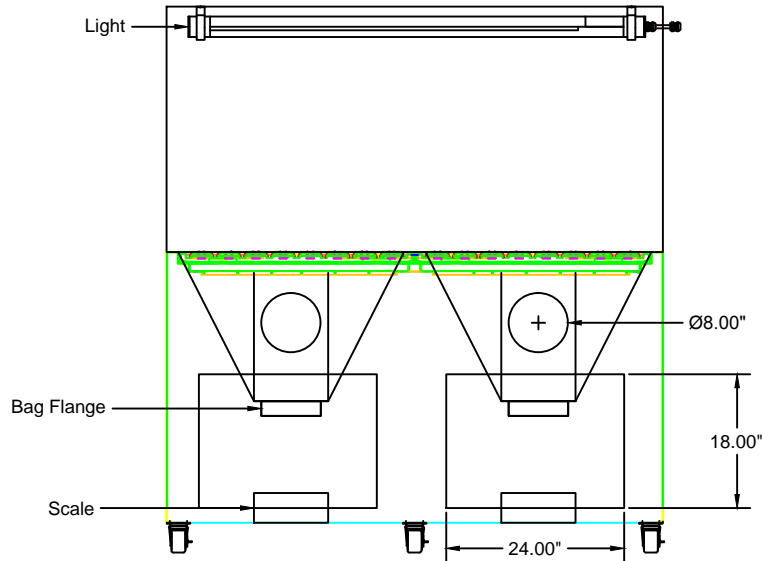

Features:

- (2) 110V electrical outlets (need desired location)
- Overhead light
- Grated top with $\frac{5}{8}$ " jig fixtures
- Casters
- Back, sides metal
- Chute with scale for measuring amount in bag

Title:
Bloom Energy SO21554 SDT-7.5

Size
B

Scale
1 = 20

Drawing Number:
