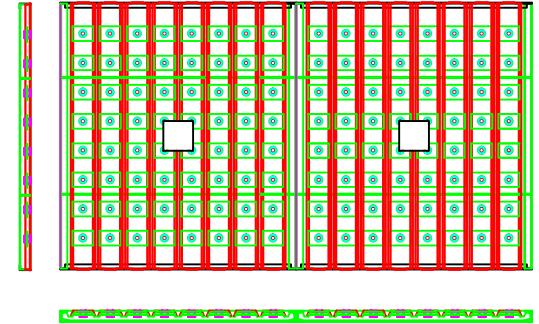

Features:

- (2) 110V electrical outlets (need desired location)
- Overhead light
- Grated top with $\frac{5}{8}$ " jig fixtures
- Casters
- Back, sides metal
- Chute with scale for measuring amount in bag

Title:
Bloom Energy SO21554 SDT-7.5

Size
B

Scale
1 = 20

Drawing Number:
