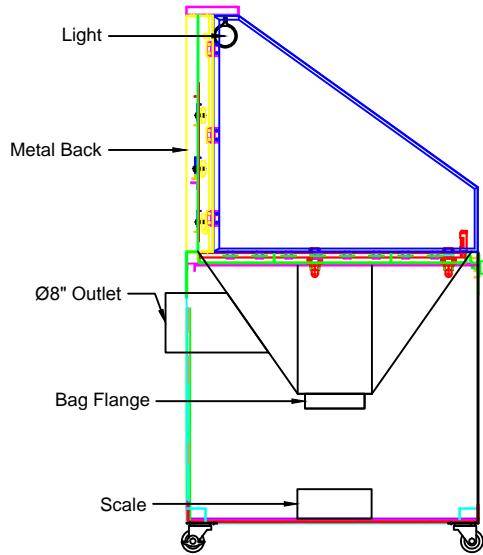

Features:

- (2) 110V electrical outlets (need desired location)
- Overhead light
- Grated top with $\frac{5}{8}$ " jig fixtures
- Casters
- Back, sides metal
- Chute with scale for measuring amount in bag

Title:
Bloom Energy SO21554 SDT-7.5

Size
B

Scale
1 = 20

Drawing Number:
