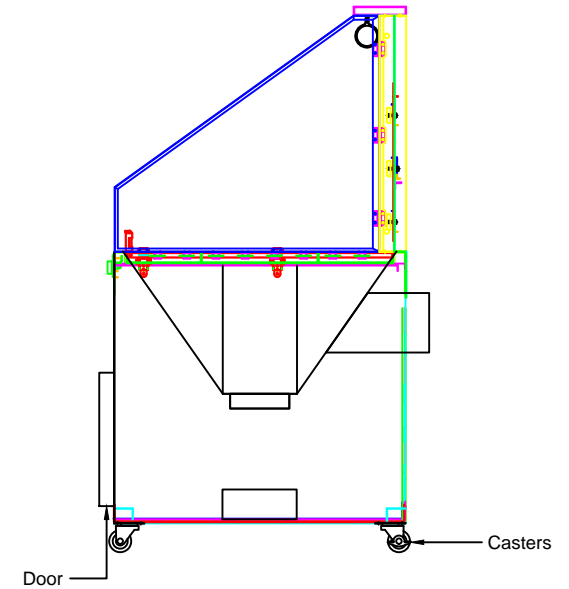

Features:

- (2) 110V electrical outlets (need desired location)
- Overhead light
- Grated top with $\frac{5}{8}$ " jig fixtures
- Casters
- Back, sides metal
- Chute with scale for measuring amount in bag

Title:
Bloom Energy SO21554 SDT-7.5

Size
B

Scale
1 = 20

Drawing Number:
