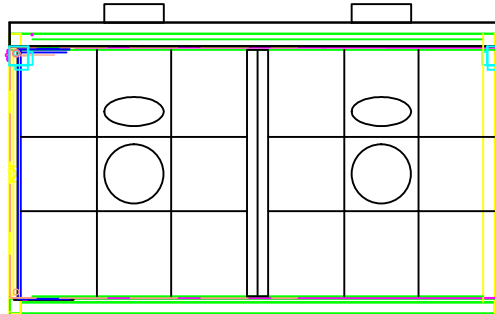

Features:

- (2) 110V electrical outlets (need desired location)
- Overhead light
- Grated top with $\frac{5}{8}$ " jig fixtures
- Casters
- Back, sides metal
- Chute with scale for measuring amount in bag

Title:
Bloom Energy SO21554 SDT-7.5

Size
B

Scale
1 = 20

Drawing Number:
