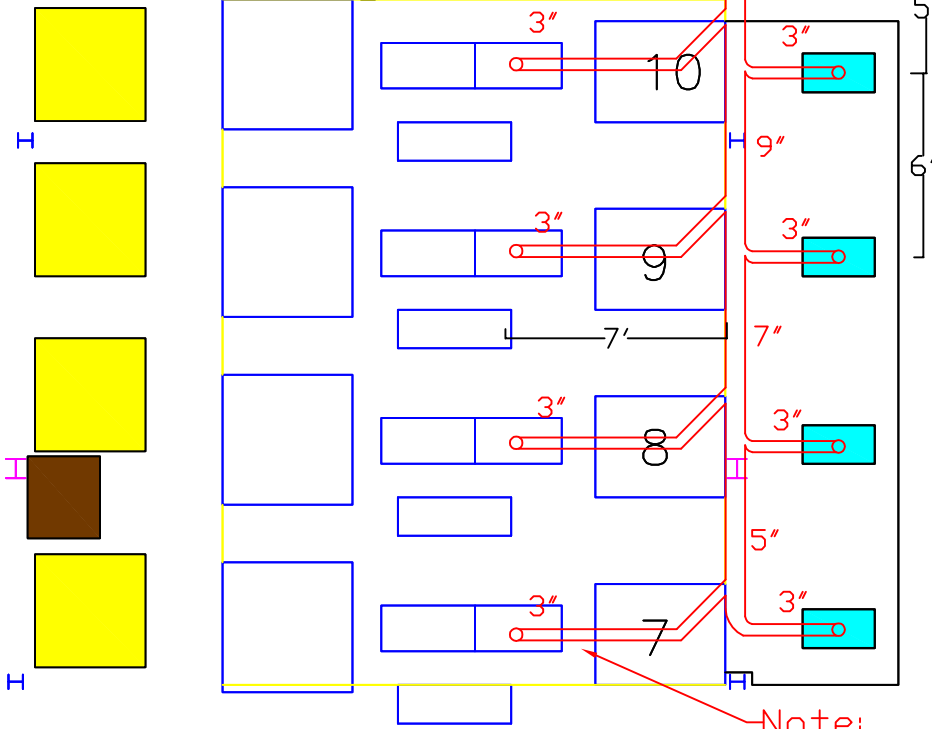

Station

Dust Collector  
Model LP-2

WIRE  
SCRAPPER

ARMOR RESPOOL

Dust Collector  
Model LP-2

Note:  
All drops are 3" diameter  
and have flex duct on the  
last 4' (to allow for the top  
to be opened)