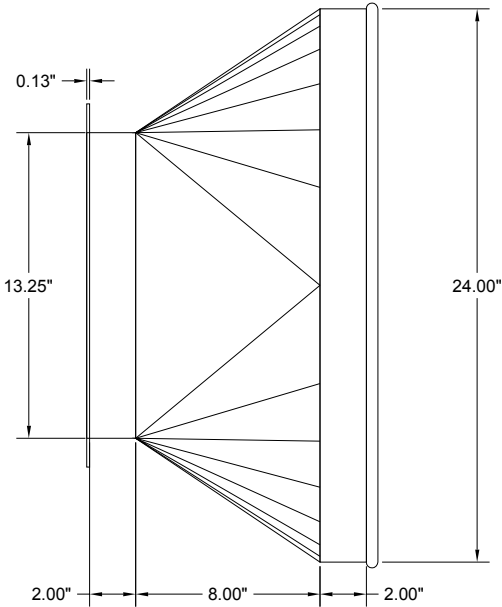

Agelo State Fan to Return Inlet

Side View

K/B View

Top View

Flange View

Avani Environmental
95 Cypress Drive
Youngsville, NC 27596
P# 919-570-2862 F# 919-570-2863

Project: Angelo State	
Drawing: Fan Return - SDC-AT-4-16	
Date: 11/9/13	Drawn by: MDT
Sheet No: 1	Rev: 0