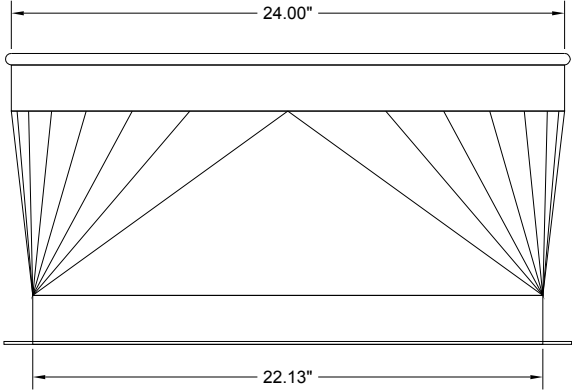

Agelo State Fan to Return Inlet

Side View

K/B View

Top View

Flange View

Avani Environmental
95 Cypress Drive
Youngsville, NC 27596
P# 919-570-2862 F# 919-570-2863

Project: Angelo State	
Drawing: Fan Return - SDC-AT-4-16	
Date: 11/9/13	Drawn by: MDT
Sheet No: 1	Rev: 0