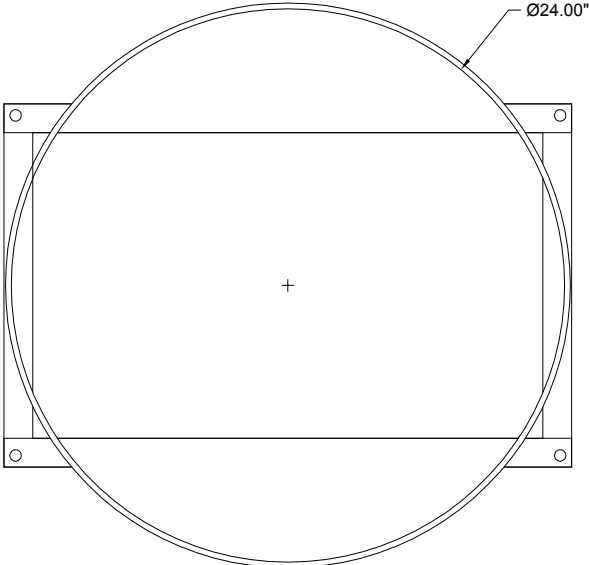

Agelo State Fan to Return Inlet

Side View

K/B View

Top View

Flange View

Avani Environmental
95 Cypress Drive
Youngsville, NC 27596
P# 919-570-2862 F# 919-570-2863

Project: Angelo State	
Drawing: Fan Return - SDC-AT-4-16	
Date: 11/9/13	Drawn by: MDT
Sheet No: 1	Rev: 0