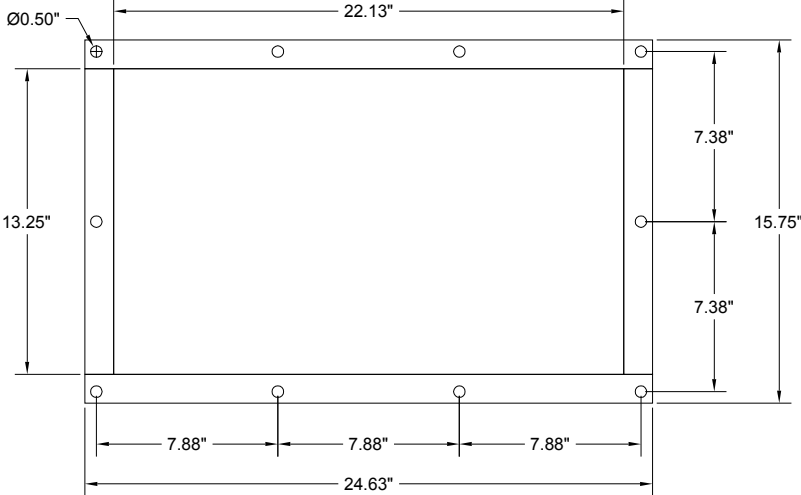

Agelo State Fan to Return Inlet

Side View

K/B View

Top View

Flange View

Avani Environmental
95 Cypress Drive
Youngsville, NC 27596
P# 919-570-2862 F# 919-570-2863

Project: Angelo State	
Drawing: Fan Return - SDC-AT-4-16	
Date: 11/9/13	Drawn by: MDT
Sheet No: 1	Rev: 0