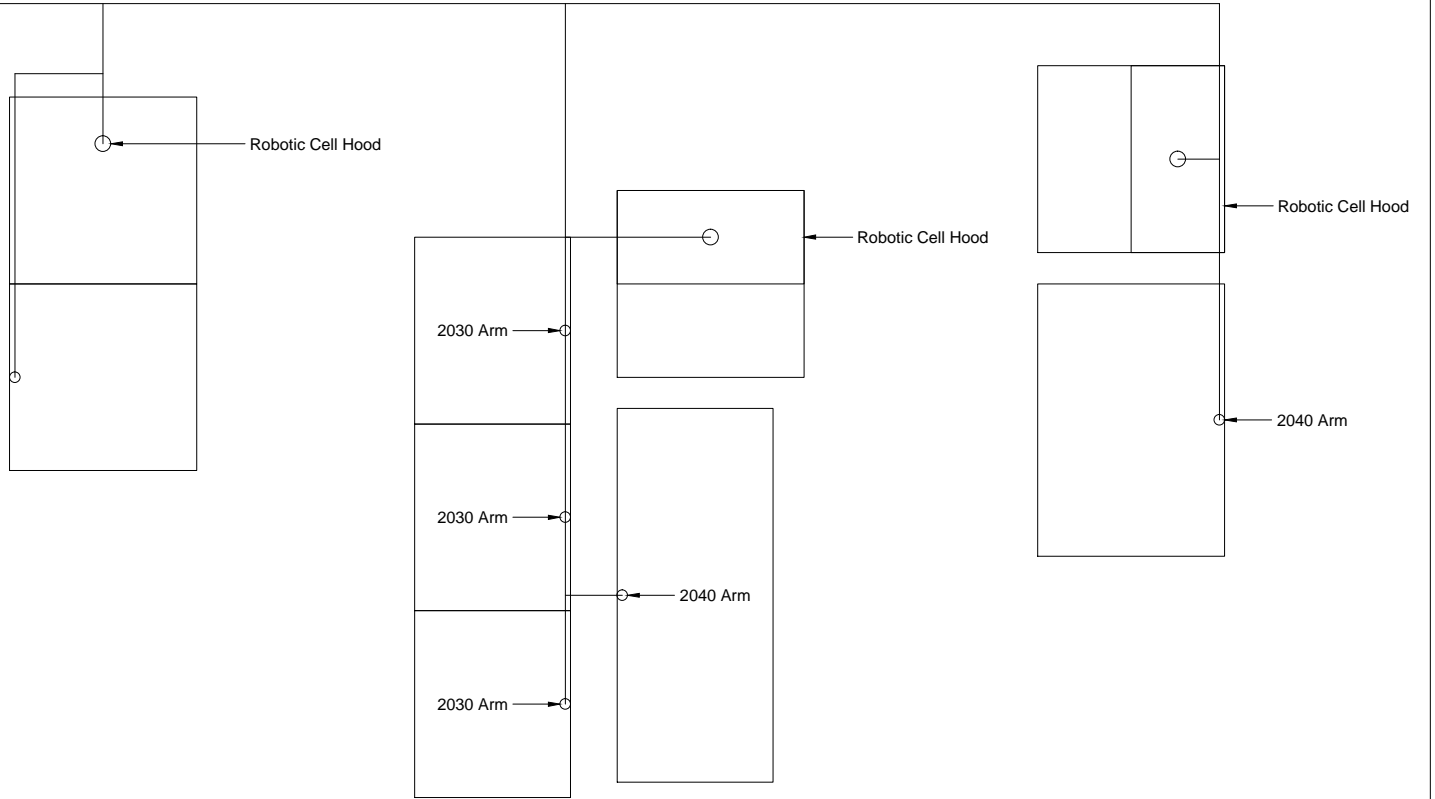

Torcsill Line Drawing

-Ceiling 32' high
-Scissor/fork lift on site