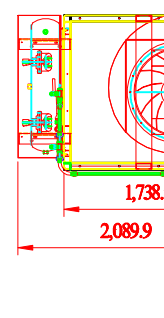

DO NOT SCALE

IF IN DOUBT ASK

Cordero Mine Company

w/ silencer po# 3645

Rev	Description	Revisions	Date	Approved
		- SDC-10-8MDF SPECIFICATION -		

PLAN DETAIL

- Direct Drive Blower (on the machine top)
- Motor: 10HP x 1 pc
- CFM: 4,400 f3/min @ 8" SP
- Include:
 - UL Individual Control Box for Cartridge Collector and Blower
- ***Cartridge Collector Inlet: 14"
- ***Blower Outlet: 15.6" (square to round transition for fan outlet provided).
- Cartridge Filter: Dia. 325mm x 1320mm x 8pcs (Dia. 12.8" x 52" x 8pcs)
- Material: Polyester with TEFLOX coating.
- Filter Area: 19m² x 8 = 152m² (1635.52 ft²)
- Pleat Depth: 48mm
- Horizontal Positioned Filters, Continuous Welded Seams, Gasket and Latched Doors, Powder Coated Paint and Reverse Jet Pulse Cleaning
- Include:
 - Filter Chamber
 - Inlet Square Pipe (need dimensions)
 - Fan/motor contributors
- No. of Valves: 2
- Inlet Air: 7"
- Compressed Air Requirement: 90 PSI
- Compressed Air Reservoir: 7.9 gallon
- Dimension: 46.3" x 81.9" x 163" (1176 x 2077.5 x 4136.8mm)
- Construction: 13 Gauge for panel; 11 Gauge Steel Cabinet
- Max. Operating Temp.: 120 °C
- Paint Color: Blue
- ***with Feet underneath the machine.
- ***pulse control box run off of 120V, 1-phase, no transformer inside pulse box.

Drawn by:	Checked by:	Date	Name	Part Number:	Title:	Size	Scale	Drawing Number:
		2011-10-12	****	SDC-10-8MDF	Cartridge Collector (mezzanine drawer type)	A	1 = 1	SVL-900-02

The drawings, AutoCAD, 3-D Models, and specifications are the property of Avani Environmental Int'l. Inc. (A/E) and may not be reproduced, distributed, modified, or otherwise used, except provided herein, without the express written permission of A/E