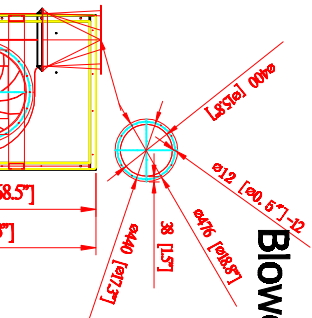

DO NOT SCALE

IF IN DOUBT ASK

Cordero Mine Company

w/ silencer po# 3645

Rev	Description	Revisions	Date	Approved
		- SDC-10-8MDF SPECIFICATION -		

PLAN DETAIL

- Direct Drive Blower (on the machine top)
- Motor: 10HP x 1 pc
- CFM: 4,400 f3/min @ 8" SP
- Include:
 - UL Individual Control Box for Cartridge Collector and Blower
- ***Cartridge Collector Inlet: 14"
- ***Blower Outlet: 15.6" (square to round transition for fan outlet provided).
- Cartridge Filter: Dia. 325mm x 1320mm x 8pcs (Dia. 12.8" x 52" x 8pcs)
- Material: Polyester with TEFLOX coating.
- Filter Area: 19m² x 8 = 152m² (1635.52 ft²)
- Pleat Depth: 48mm
- Horizontal Positioned Filters, Continuous Welded Seams, Gasket and Latched Doors, Powder Coated Paint and Reverse Jet Pulse Cleaning
- Include:
 - Filter Chamber
 - Inlet Square Pipe (need dimensions)
 - Fan/motor contributors
- No. of Valves: 2
- Inlet Air: 7"
- Compressed Air Requirement: 90 PSI
- Compressed Air Reservoir: 7.9 gallon
- Dimension: 46.3" x 81.9" x 163" (1176 x 2077.5 x 4136.8mm)
- Construction: 13 Gauge for panel; 11 Gauge Steel Cabinet
- Max. Operating Temp.: 120 °C
- Paint Color: Blue
- ***with Feet underneath the machine.
- ***pulse control box run off of 120V, 1-phase, no transformer inside pulse box.

Drawn by:	Checked by:	Date	Name	Part Number:	Title:	Size	Scale	Drawing Number:
		2011-10-12	****	SDC-10-8MDF	Cartridge Collector (mezzanine drawer type)	A	1 = 1	SVL-900-02

The drawings, AutoCAD, 3-D Models, and specifications are the property of Avani Environmental Int'l. Inc. (A/E) and may not be reproduced, distributed, modified, or otherwise used, except provided herein, without the express written permission of A/E