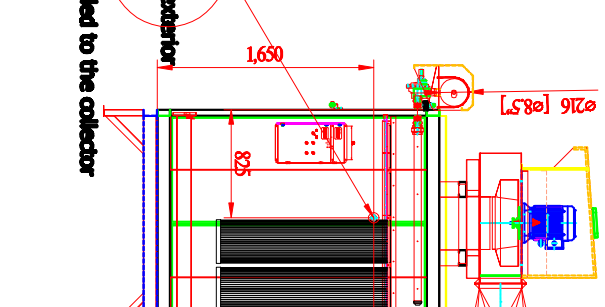

DO NOT SCALE

IF IN DOUBT ASK

Cordero Mine Company

w/ silencer po# 3645

Rev	Description	Revisions	Date	Approved
		- SDC-10-8MDF SPECIFICATION -		

PLAN DETAIL

- Direct Drive Blower (on the machine top)
- Motor: 10HP x 1 pc
- CFM: 4,400 f3/min @ 8" SP
- Include:
 - UL Individual Control Box for Cartridge Collector and Blower
- ***Cartridge Collector Inlet: 14"
- ***Blower Outlet: 15.6" (square to round transition for fan outlet provided).
- Cartridge Filter: Dia. 325mm x 1320mm x 8pcs (Dia. 12.8" x 52" x 8pcs)
- Material: Polyester with TEFLOX coating.
- Filter Area: 19m² x 8 = 152m² (1635.52 ft²)
- Pleat Depth: 48mm
- Horizontal Positioned Filters, Continuous Welded Seams, Gasket and Latched Doors, Powder Coated Paint and Reverse Jet Pulse Cleaning
- Include:
 - Filter Chamber
 - Inlet Square Pipe (need dimensions)
 - Fan/motor contributors
- No. of Valves: 2
- Inlet Air: 7"
- Compressed Air Requirement: 90 PSI
- Compressed Air Reservoir: 7.9 gallon
- Dimension: 46.3" x 81.9" x 163" (1176 x 2077.5 x 4136.8mm)
- Construction: 13 Gauge for panel; 11 Gauge Steel Cabinet
- Max. Operating Temp.: 120 °C
- Paint Color: Blue
- ***with Feet underneath the machine.
- ***pulse control box run off of 120V, 1-phase, no transformer inside pulse box.

Drawn by:	Checked by:	Date	Name	Part Number:	Title:	Size	Scale	Drawing Number:
		2011-10-12	****	SDC-10-8MDF	Cartridge Collector (mezzanine drawer type)	A	1 = 1	SVL-900-02

The drawings, AutoCAD, 3-D Models, and specifications are the property of Avani Environmental Int'l. Inc. (A/E) and may not be reproduced, distributed, modified, or otherwise used, except provided herein, without the express written permission of A/E