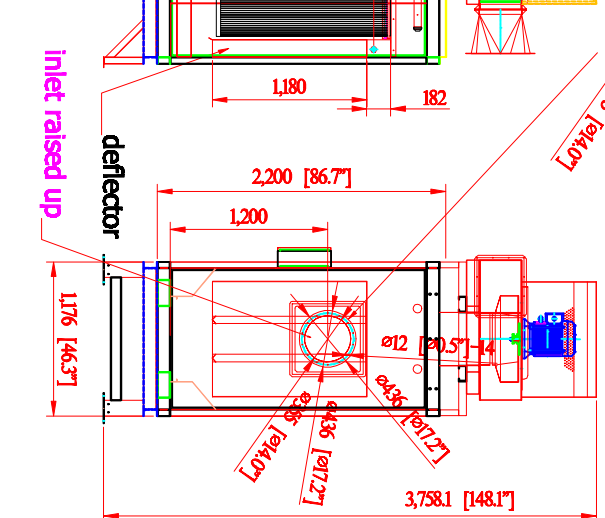

DO NOT SCALE

IF IN DOUBT ASK

Cordero Mine Company

w/ silencer po# 3645

Rev	Description	Revisions	Date	Approved
		- SDC-10-8MDF SPECIFICATION -		

PLAN DETAIL

- Direct Drive Blower (on the machine top)
- Motor: 10HP x 1 pc
- CFM: 4,400 f3/min @ 8" SP
- Include:
 - UL Individual Control Box for Cartridge Collector and Blower
- ***Cartridge Collector Inlet: 14"
- ***Blower Outlet: 15.6" (square to round transition for fan outlet provided).
- Cartridge Filter: Dia. 325mm x 1320mm x 8pcs (Dia. 12.8" x 52" x 8pcs)
- Material: Polyester with TEFLOX coating.
- Filter Area: 19m² x 8 = 152m² (1635.52 ft²)
- Pleat Depth: 48mm
- Horizontal Positioned Filters, Continuous Welded Seams, Gasket and Latched Doors, Powder Coated Paint and Reverse Jet Pulse Cleaning
- Include:
 - Filter Chamber
 - Inlet Square Pipe (need dimensions)
 - Fan/motor contributors
- No. of Valves: 2
- Inlet Air: 7"
- Compressed Air Requirement: 90 PSI
- Compressed Air Reservoir: 7.9 gallon
- Dimension: 46.3" x 81.9" x 163" (1176 x 2077.5 x 4136.8mm)
- Construction: 13 Gauge for panel; 11 Gauge Steel Cabinet
- Max. Operating Temp.: 120 °C
- Paint Color: Blue
- ***with Feet underneath the machine.
- ***pulse control box run off of 120V, 1-phase, no transformer inside pulse box.

Drawn by:	Checked by:	Date	Name	Part Number:	Title:	Size	Scale	Drawing Number:
		2011-10-12	****	SDC-10-8MDF	Cartridge Collector (mezzanine drawer type)	A	1 = 1	SVL-900-02

The drawings, AutoCAD, 3-D Models, and specifications are the property of Avani Environmental Int'l. Inc. (A/E) and may not be reproduced, distributed, modified, or otherwise used, except provided herein, without the express written permission of A/E