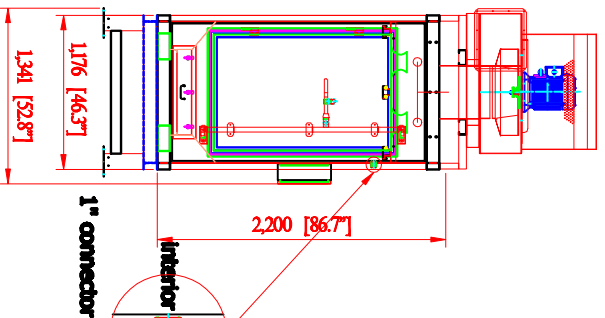

DO NOT SCALE

IF IN DOUBT ASK

Cordero Mine Company

w/ silencer po# 3645

Rev	Description	Revisions	Date	Approved
		- SDC-10-8MDF SPECIFICATION -		

PLAN DETAIL

- Direct Drive Blower (on the machine top)
- Motor: 10HP x 1 pc
- CFM: 4,400 f3/min @ 8" SP
- Include:
 - UL Individual Control Box for Cartridge Collector and Blower
- ***Cartridge Collector Inlet: 14"
- ***Blower Outlet: 15.6" (square to round transition for fan outlet provided).
- Cartridge Filter: Dia. 325mm x 1320mm x 8pcs (Dia. 12.8" x 52" x 8pcs)
- Material: Polyester with TEFLOX coating.
- Filter Area: 19m² x 8 = 152m² (1635.52 ft²)
- Pleat Depth: 48mm
- Horizontal Positioned Filters, Continuous Welded Seams, Gasket and Latched Doors, Powder Coated Paint and Reverse Jet Pulse Cleaning
- Include:
 - Filter Chamber
 - Inlet Square Pipe (need dimensions)
 - Fan/motor contributors
- No. of Valves: 2
- Inlet Air: 7"
- Compressed Air Requirement: 90 PSI
- Compressed Air Reservoir: 7.9 gallon
- Dimension: 46.3" x 81.9" x 163" (1176 x 2077.5 x 4136.8mm)
- Construction: 13 Gauge for panel; 11 Gauge Steel Cabinet
- Max. Operating Temp.: 120 °C
- Paint Color: Blue
- ***with Feet underneath the machine.
- ***pulse control box run off of 120V, 1-phase, no transformer inside pulse box.

Drawn by:	Checked by:	Date	Name	Part Number:	Title:	Size	Scale	Drawing Number:
		2011-10-12	****	SDC-10-8MDF	Cartridge Collector (mezzanine drawer type)	A	1 = 1	SVL-900-02

The drawings, AutoCAD, 3-D Models, and specifications are the property of Avani Environmental Int'l. Inc. (A/E) and may not be reproduced, distributed, modified, or otherwise used, except provided herein, without the express written permission of A/E