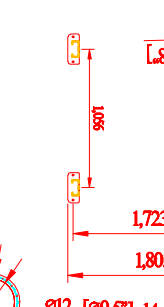

DO NOT SCALE

IF IN DOUBT ASK

Cordero Mine Company

w/ silencer po# 3645

Rev	Description	Revisions	Date	Approved
		- SDC-10-8MDF SPECIFICATION -		

PLAN DETAIL

- Direct Drive Blower (on the machine top)
- Motor: 10HP x 1 pc
- CFM: 4,400 f3/min @ 8" SP
- Include:
 - UL Individual Control Box for Cartridge Collector and Blower
- ***Cartridge Collector Inlet: 14"
- ***Blower Outlet: 15.6" (square to round transition for fan outlet provided).
- Cartridge Filter: Dia. 325mm x 1320mm x 8pcs (Dia. 12.8" x 52" x 8pcs)
- Material: Polyester with TEFLOX coating.
- Filter Area: 19m² x 8 = 152m² (1635.52 ft²)
- Pleat Depth: 48mm
- Horizontal Positioned Filters, Continuous Welded Seams, Gasket and Latched Doors, Powder Coated Paint and Reverse Jet Pulse Cleaning
- Include:
 - Filter Chamber
 - Inlet Square Pipe (need dimensions)
 - Fan/motor contributors
- No. of Valves: 2
- Inlet Air: 7"
- Compressed Air Requirement: 90 PSI
- Compressed Air Reservoir: 7.9 gallon
- Dimension: 46.3" x 81.9" x 163" (1176 x 2077.5 x 4136.8mm)
- Construction: 13 Gauge for panel; 11 Gauge Steel Cabinet
- Max. Operating Temp.: 120 °C
- Paint Color: Blue
- ***with Feet underneath the machine.
- ***pulse control box run off of 120V, 1-phase, no transformer inside pulse box.

Drawn by:	Checked by:	Date	Name	Part Number:	Title:	Size	Scale	Drawing Number:
		2011-10-12	****	SDC-10-8MDF	Cartridge Collector (mezzanine drawer type)	A	1 = 1	SVL-900-02

The drawings, AutoCAD, 3-D Models, and specifications are the property of Avani Environmental Int'l. Inc. (A/E) and may not be reproduced, distributed, modified, or otherwise used, except provided herein, without the express written permission of A/E