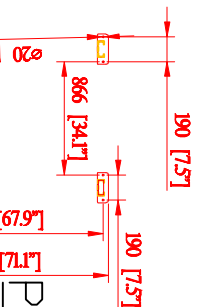

DO NOT SCALE

IF IN DOUBT ASK

Cordero Mine Company

w/ silencer po# 3645

Rev	Description	Revisions	Date	Approved
		- SDC-10-8MDF SPECIFICATION -		

PLAN DETAIL

- Direct Drive Blower (on the machine top)
- Motor: 10HP x 1 pc
- CFM: 4,400 f3/min @ 8" SP
- Include:
 - UL Individual Control Box for Cartridge Collector and Blower
- ***Cartridge Collector Inlet: 14"
- ***Blower Outlet: 15.6" (square to round transition for fan outlet provided).
- Cartridge Filter: Dia. 325mm x 1320mm x 8pcs (Dia. 12.8" x 52" x 8pcs)
- Material: Polyester with TEFLOX coating.
- Filter Area: 19m² x 8 = 152m² (1635.52 ft²)
- Pleat Depth: 48mm
- Horizontal Positioned Filters, Continuous Welded Seams, Gasket and Latched Doors, Powder Coated Paint and Reverse Jet Pulse Cleaning
- Include:
 - Filter Chamber
 - Inlet Square Pipe (need dimensions)
 - Fan/motor contributors
- No. of Valves: 2
- Inlet Air: 7"
- Compressed Air Requirement: 90 PSI
- Compressed Air Reservoir: 7.9 gallon
- Dimension: 46.3" x 81.9" x 163" (1176 x 2077.5 x 4136.8mm)
- Construction: 13 Gauge for panel; 11 Gauge Steel Cabinet
- Max. Operating Temp.: 120 °C
- Paint Color: Blue
- ***with Feet underneath the machine.
- ***pulse control box run off of 120V, 1-phase, no transformer inside pulse box.

Drawn by:	Checked by:	Date	Name	Part Number:	Title:	Size	Scale	Drawing Number:
		2011-10-12	****	SDC-10-8MDF	Cartridge Collector (mezzanine drawer type)	A	1 = 1	SVL-900-02

The drawings, AutoCAD, 3-D Models, and specifications are the property of Avani Environmental Int'l. Inc. (A/E) and may not be reproduced, distributed, modified, or otherwise used, except provided herein, without the express written permission of A/E