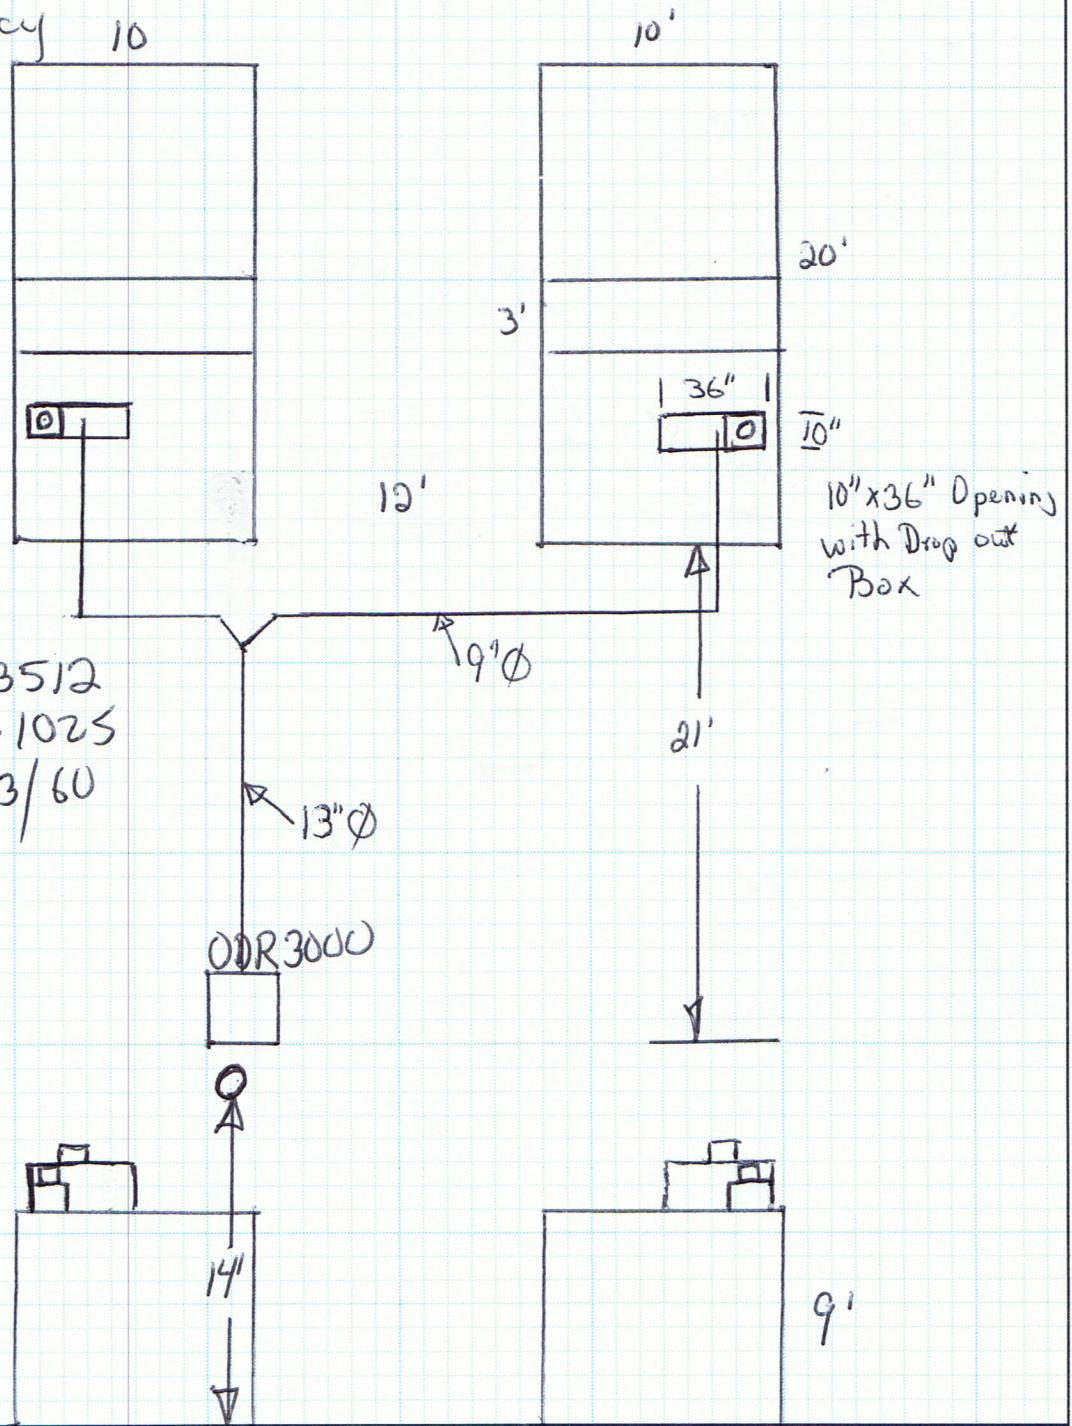

JOB Accuride

SHEET NO. 2 OF 2

CALCULATED BY _____ DATE _____

CHECKED BY _____ DATE _____

SCALE _____

1. Inlarge openings in Machine
 2. Larger Drop out Box

Issues: Chips covering screen in machine
 Chips in the duct work
 Mist
 Efficiency 10

Opening to Machine
 3x7 Front
 3x4 Top
 Volume 6'x6'x6'

ODR 3000 12003512
 2006-1025
 460/3/60

10" x 36" Opening
 with Drop out
 Box