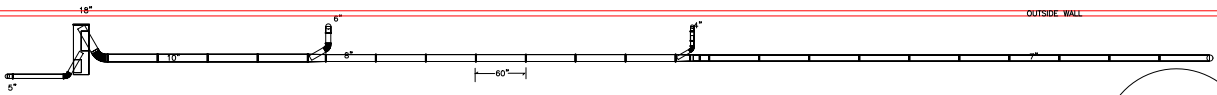

Collector is a CS2-M w/20HP

272 BRATTON DRIVE  
HOT SPRINGS, AR 71901  
PHONE: (501) 262-3961  
FAX: (501) 262-3962  
1-800-516-6377

CLIENT: Mr. Mark Doyle  
DATE: 03/04/03  
FILE NAME: Affordable Building Systems #:  
SCALE: 1/4"=1'-0"