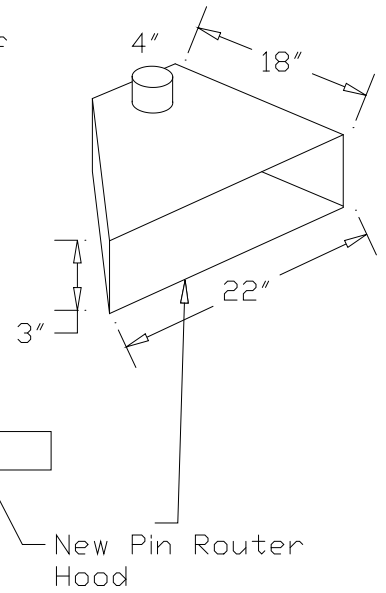

Ductwork Layout for Relocation of Pin Router

Plan View

Side View of Pick up #1

- 4" Blastgate
- 4" Flex Duct
- 4" Hose Adaptor

Side View of Pick up #2

- Branch 6"/4"/4"
- 4" Blastgate
- 4" Hose Adaptor

Industrial Air Quality		IAQ
102 AG DRIVE Youngsville, NC 27596		
P# 919-562-7181	F# 919-562-7182	
Project: Winco		
Drawing: Ductwork layout		
Date: 7/8/09	Drawn by: RAV	
Sheet No:		