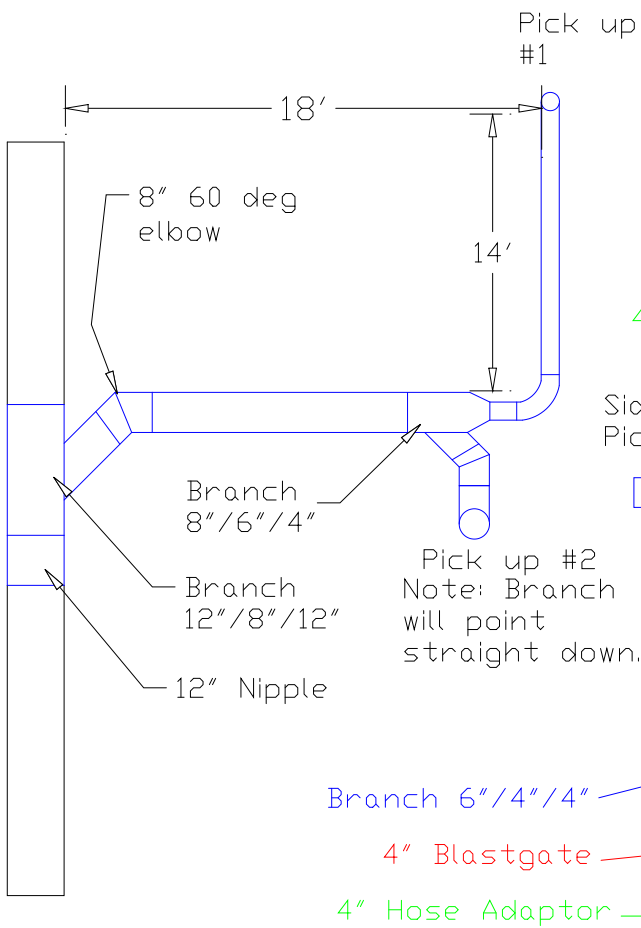

Ductwork Layout for Relocation of Pin Router

Plan View

Side View of Pick up #1

- 4" Blastgate
- 4" Flex Duct
- 4" Hose Adaptor

Side View of Pick up #2

- Branch 6"/4"/4"
- 4" Blastgate
- 4" Hose Adaptor

Industrial Air Quality		IAQ
102 AG DRIVE Youngsville, NC 27596		
P# 919-562-7181	F# 919-562-7182	
Project: Winco		
Drawing: Ductwork layout		
Date: 7/8/09	Drawn by: RAV	
Sheet No:		