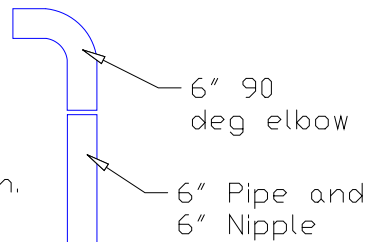

Ductwork Layout for Relocation of Pin Router

Plan View

Side View of Pick up #1

- 4" Blastgate
- 4" Flex Duct
- 4" Hose Adaptor

Side View of Pick up #2

- Branch 6"/4"/4"
- 4" Blastgate
- 4" Hose Adaptor

Industrial Air Quality		IAQ
102 AG DRIVE Youngsville, NC 27596		
P# 919-562-7181	F# 919-562-7182	
Project: Winco		
Drawing: Ductwork layout		
Date: 7/8/09	Drawn by: RAV	
Sheet No:		