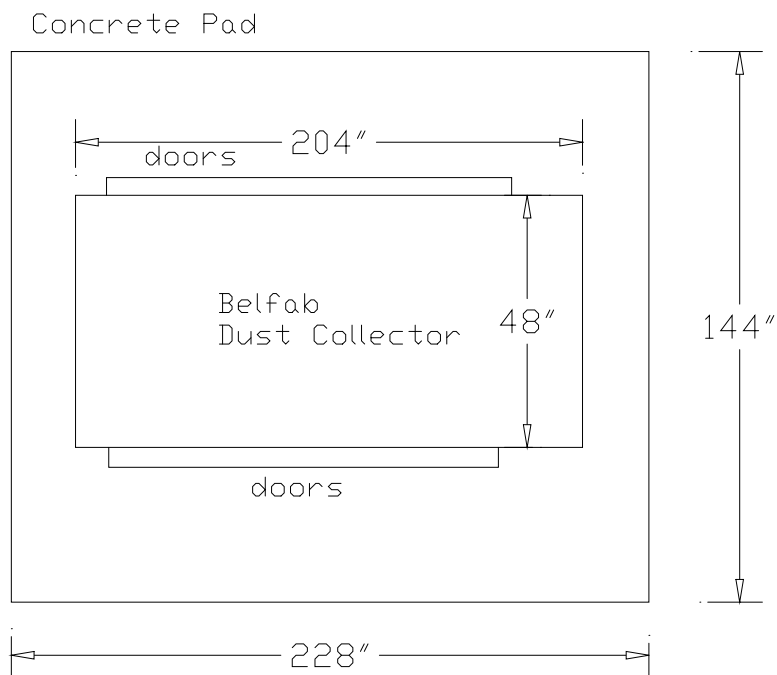

Pad Dimensions for Belfab Dust Collector

Note:

The clearance from the doors is 48" on each side. This is to be able to access the bags to change them out. The concrete pad does not necessarily need to be that large if you have the room to access the filters.