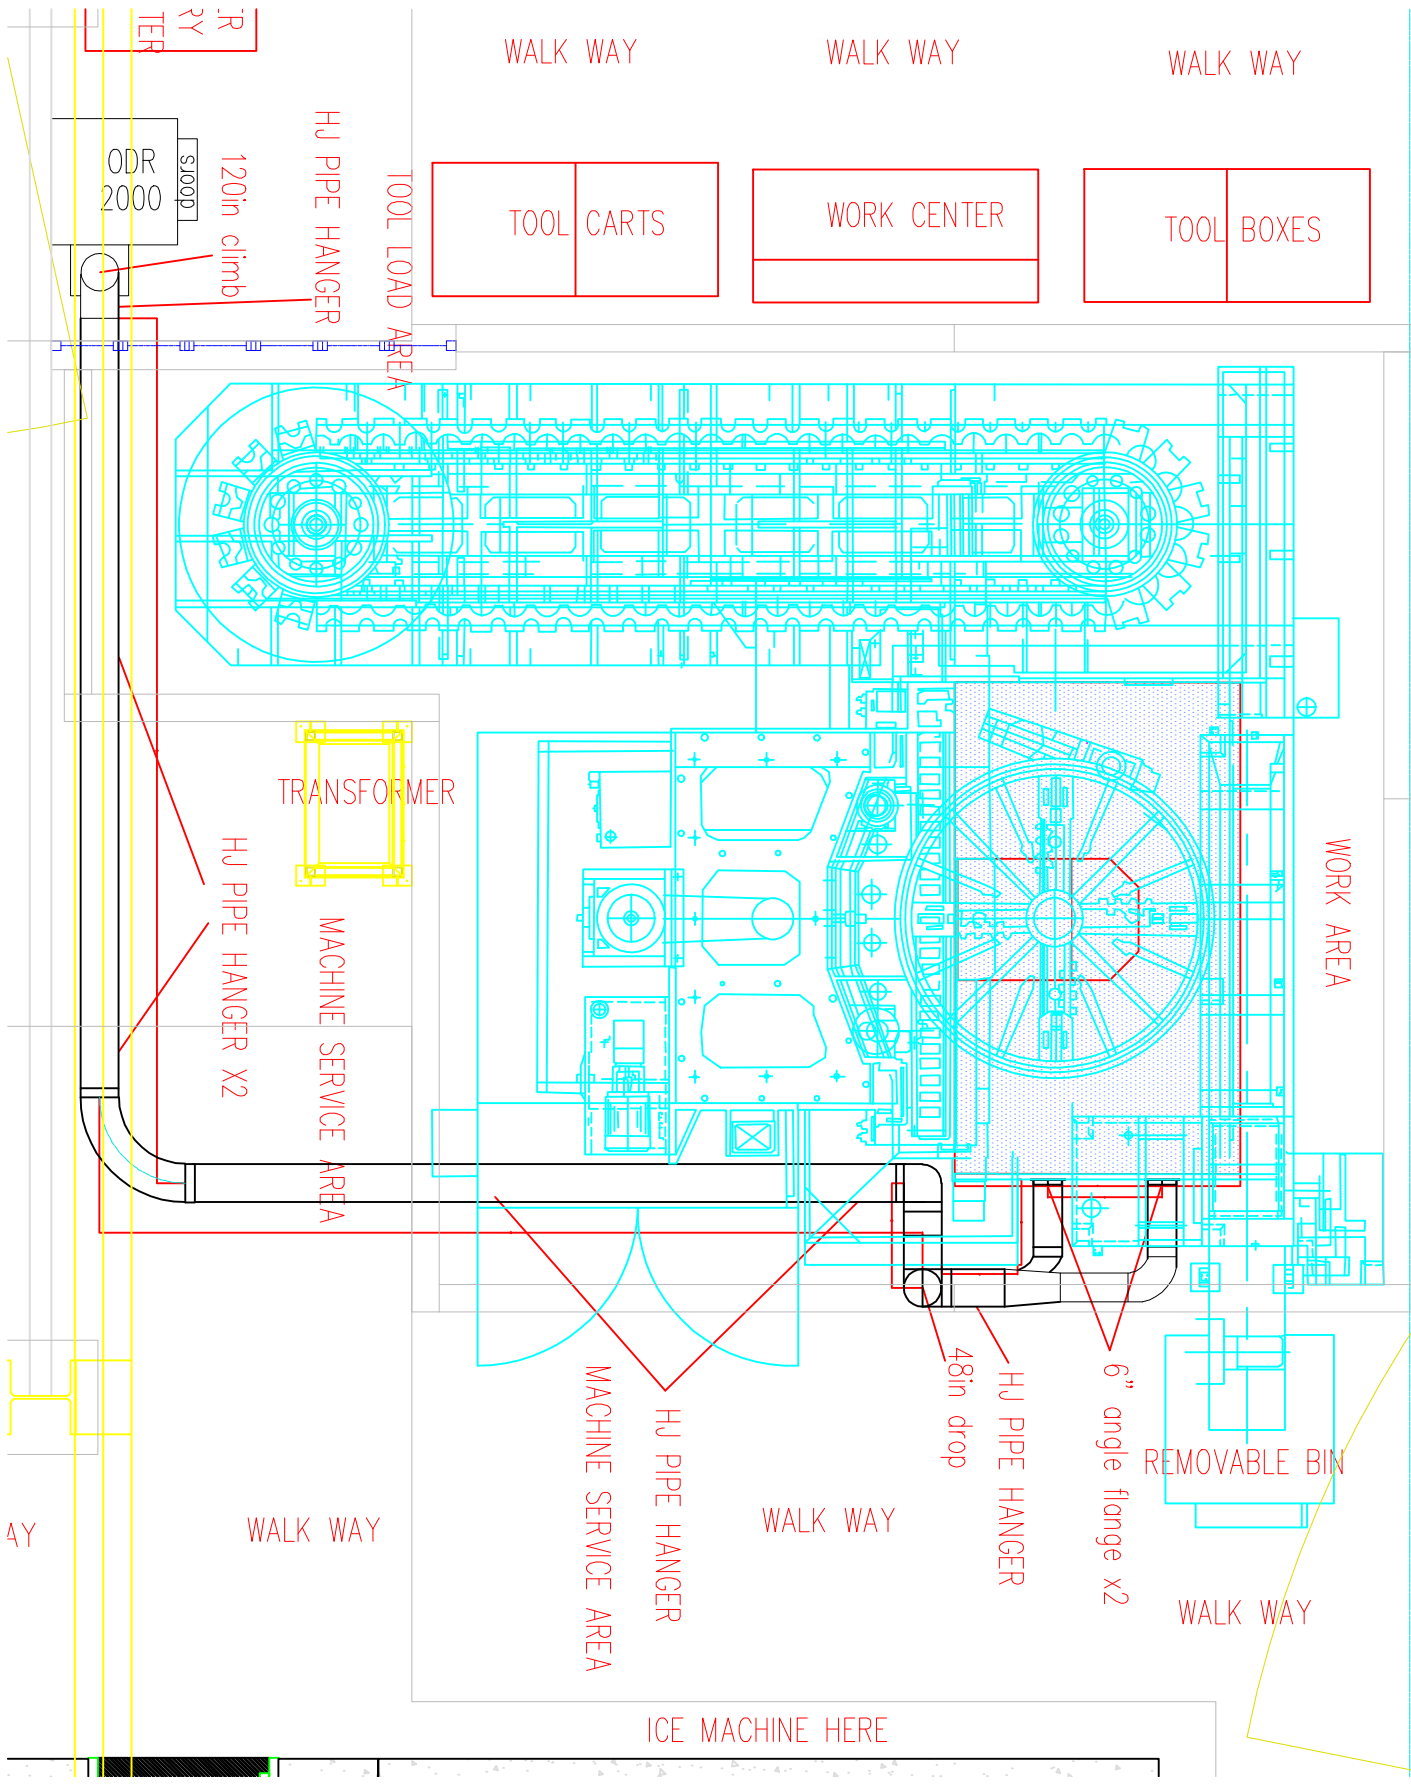

# YOUJI WC 241

WALK WAY

WALK WAY

WALK WAY

TOOL CARTS

WORK CENTER

TOOL BOXES

ODR 2000

120in climb

HJ PIPE HANGER

TOOL LOAD AREA

TRANSFORMER

HJ PIPE HANGER X2

MACHINE SERVICE AREA

WORK AREA

REMOVABLE BIN

WALK WAY

48in drop

HJ PIPE HANGER

6" angle flange x2

MACHINE SERVICE AREA

HJ PIPE HANGER

WALK WAY

WALK WAY