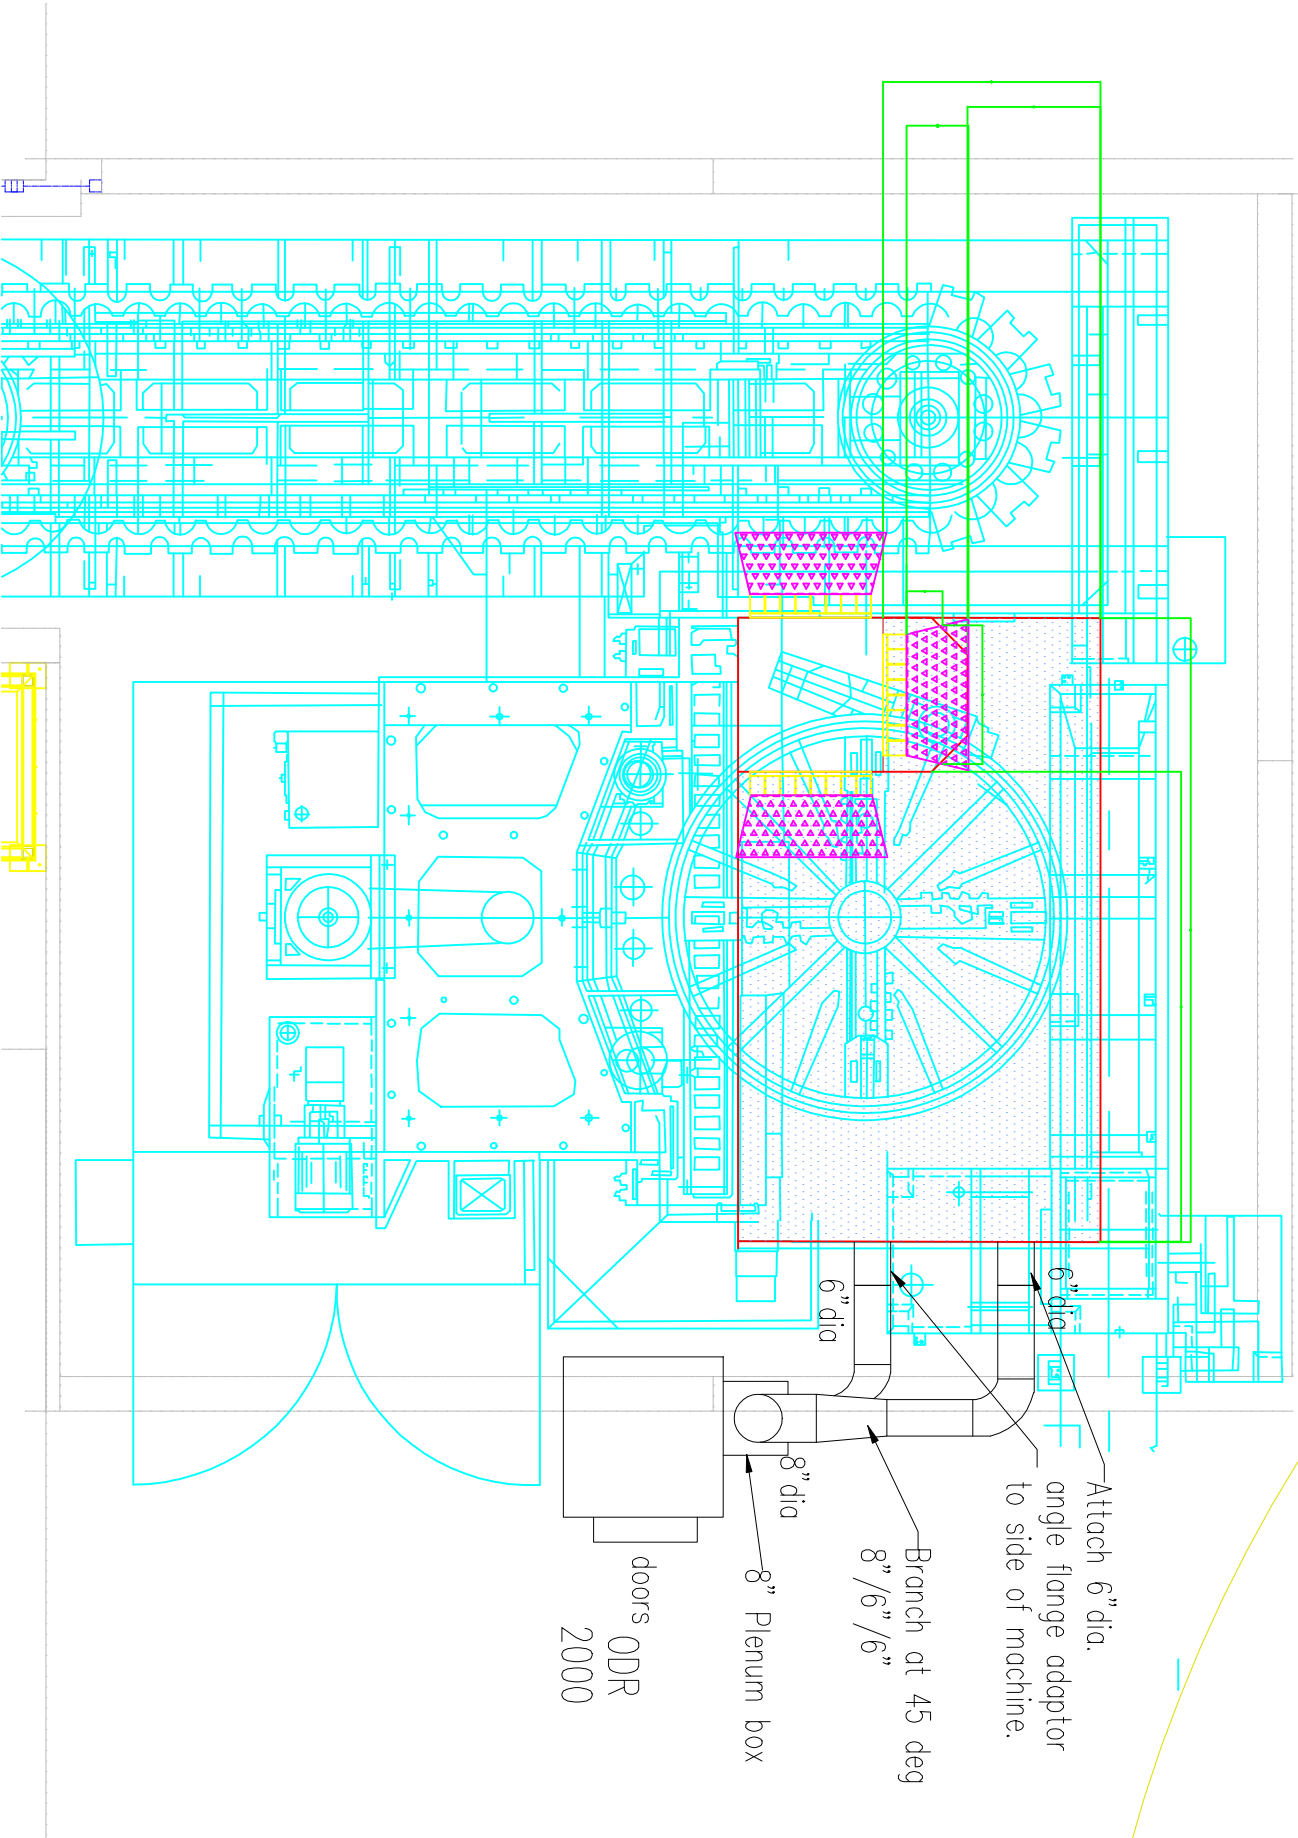

YOUJI WC 241

Attach 6" dia.
angle flange adaptor
to side of machine.

6" dia
Branch at 45 deg
8" / 6" / 6"

8" dia
8" Plenum box

doors
ODR
2000