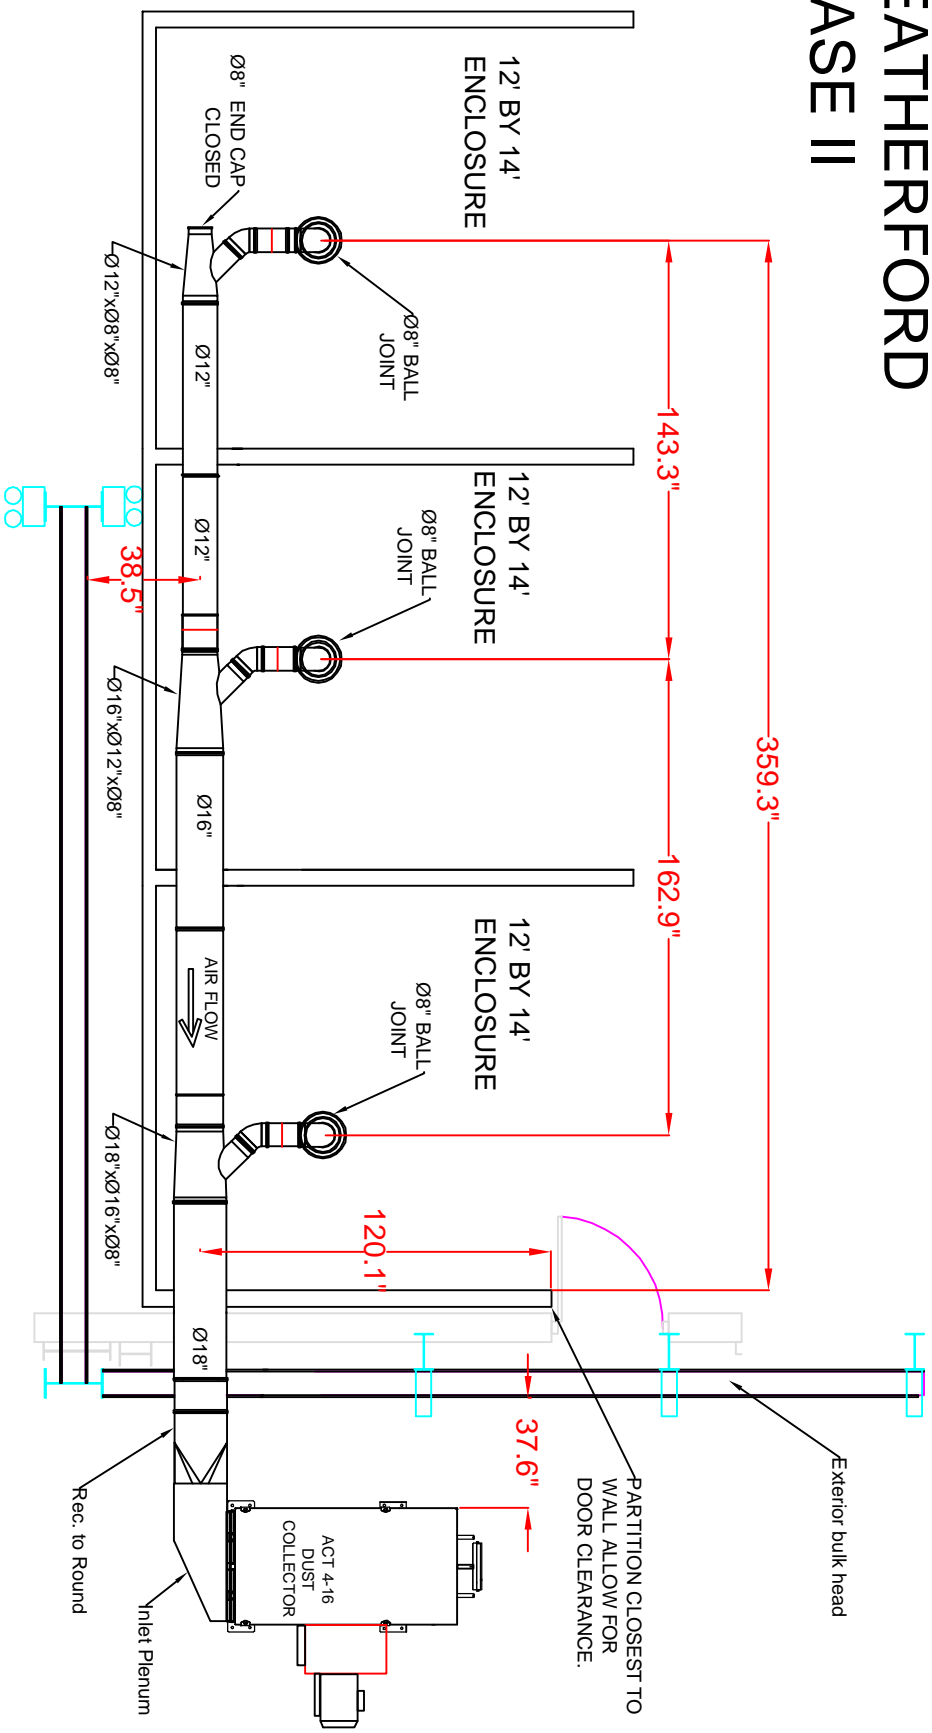

# WEATHERFORD PHASE II

## SWING FRAME GRINDER PARTITION

This document was created with Win2PDF available at <http://www.win2pdf.com>.  
The unregistered version of Win2PDF is for evaluation or non-commercial use only.  
This page will not be added after purchasing Win2PDF.