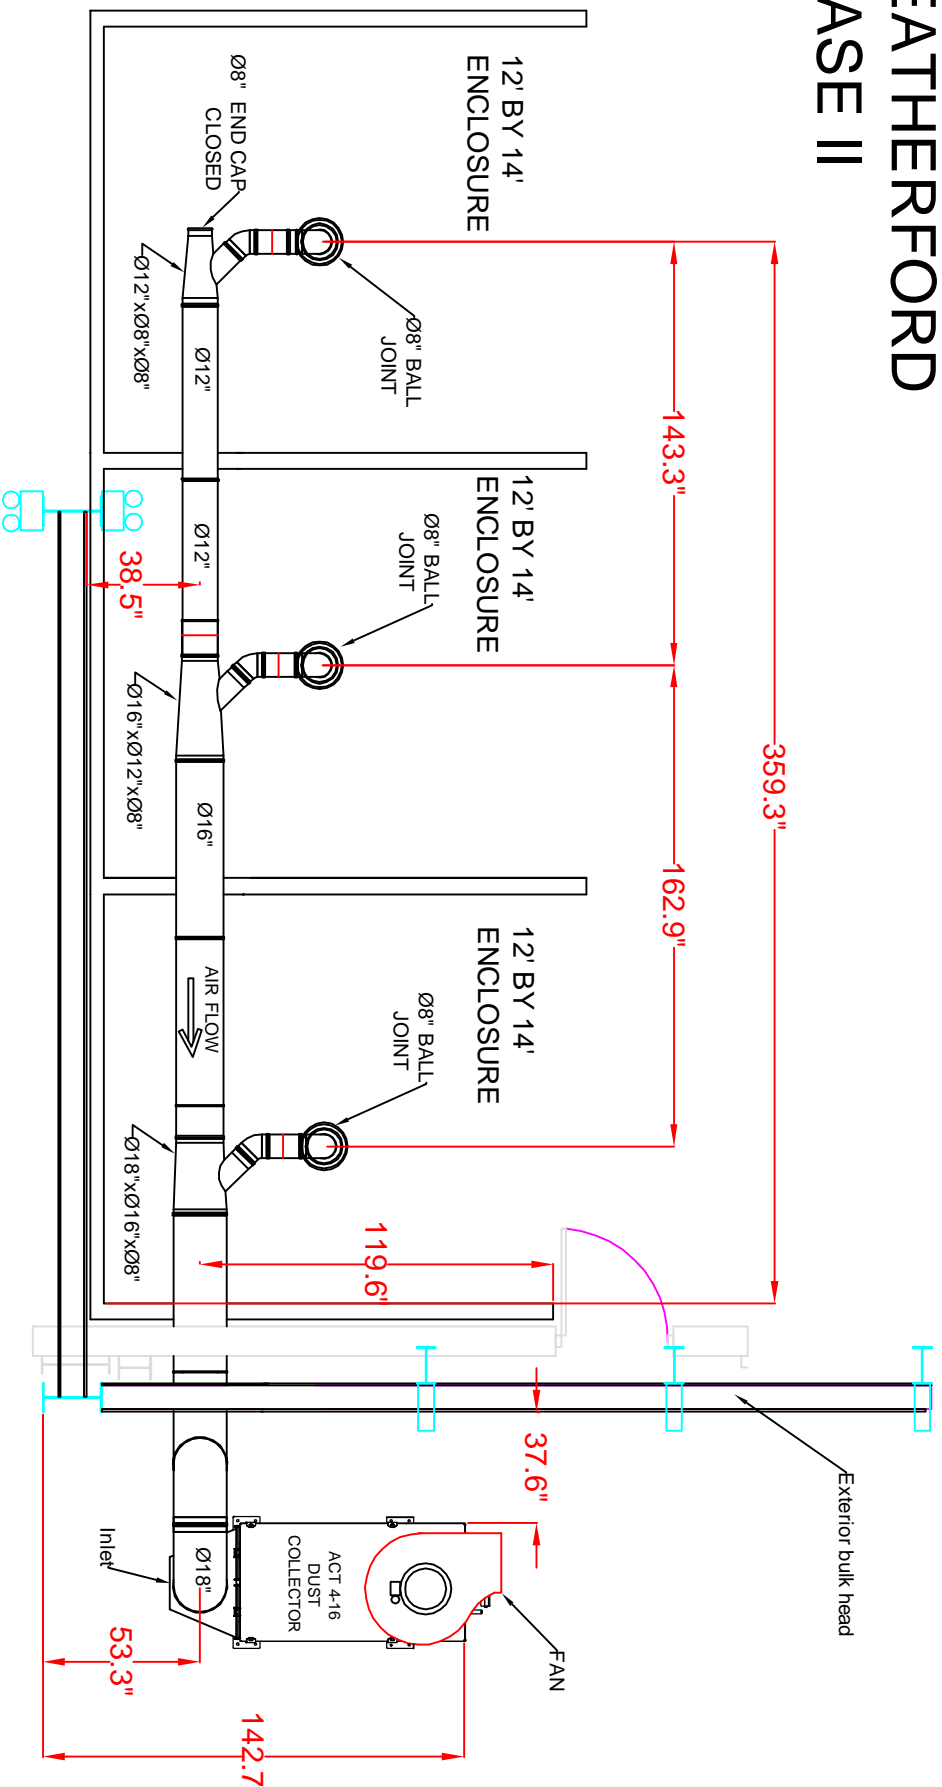

# WEATHERFORD PHASE II

## SWING FRAME GRINDER PARTITION

This document was created with Win2PDF available at <http://www.win2pdf.com>.  
The unregistered version of Win2PDF is for evaluation or non-commercial use only.  
This page will not be added after purchasing Win2PDF.