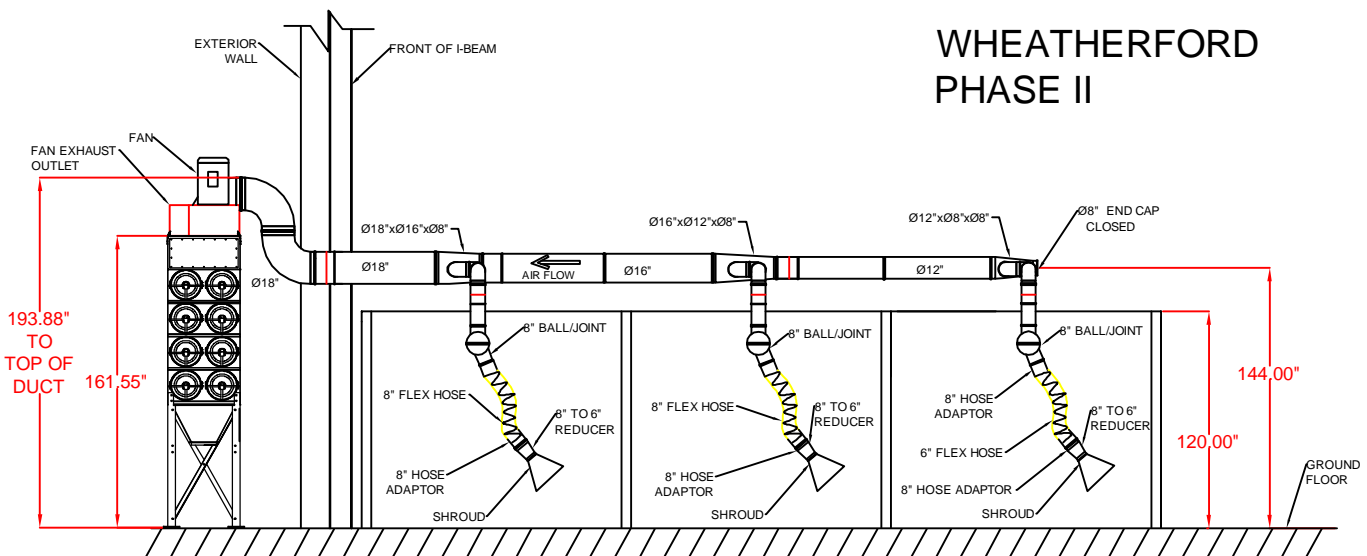

# WHEATHERFORD PHASE II

ELEVATION VIEW

SWING FRAME GRINDER PARTITIONS

This document was created with Win2PDF available at <http://www.win2pdf.com>.  
The unregistered version of Win2PDF is for evaluation or non-commercial use only.  
This page will not be added after purchasing Win2PDF.