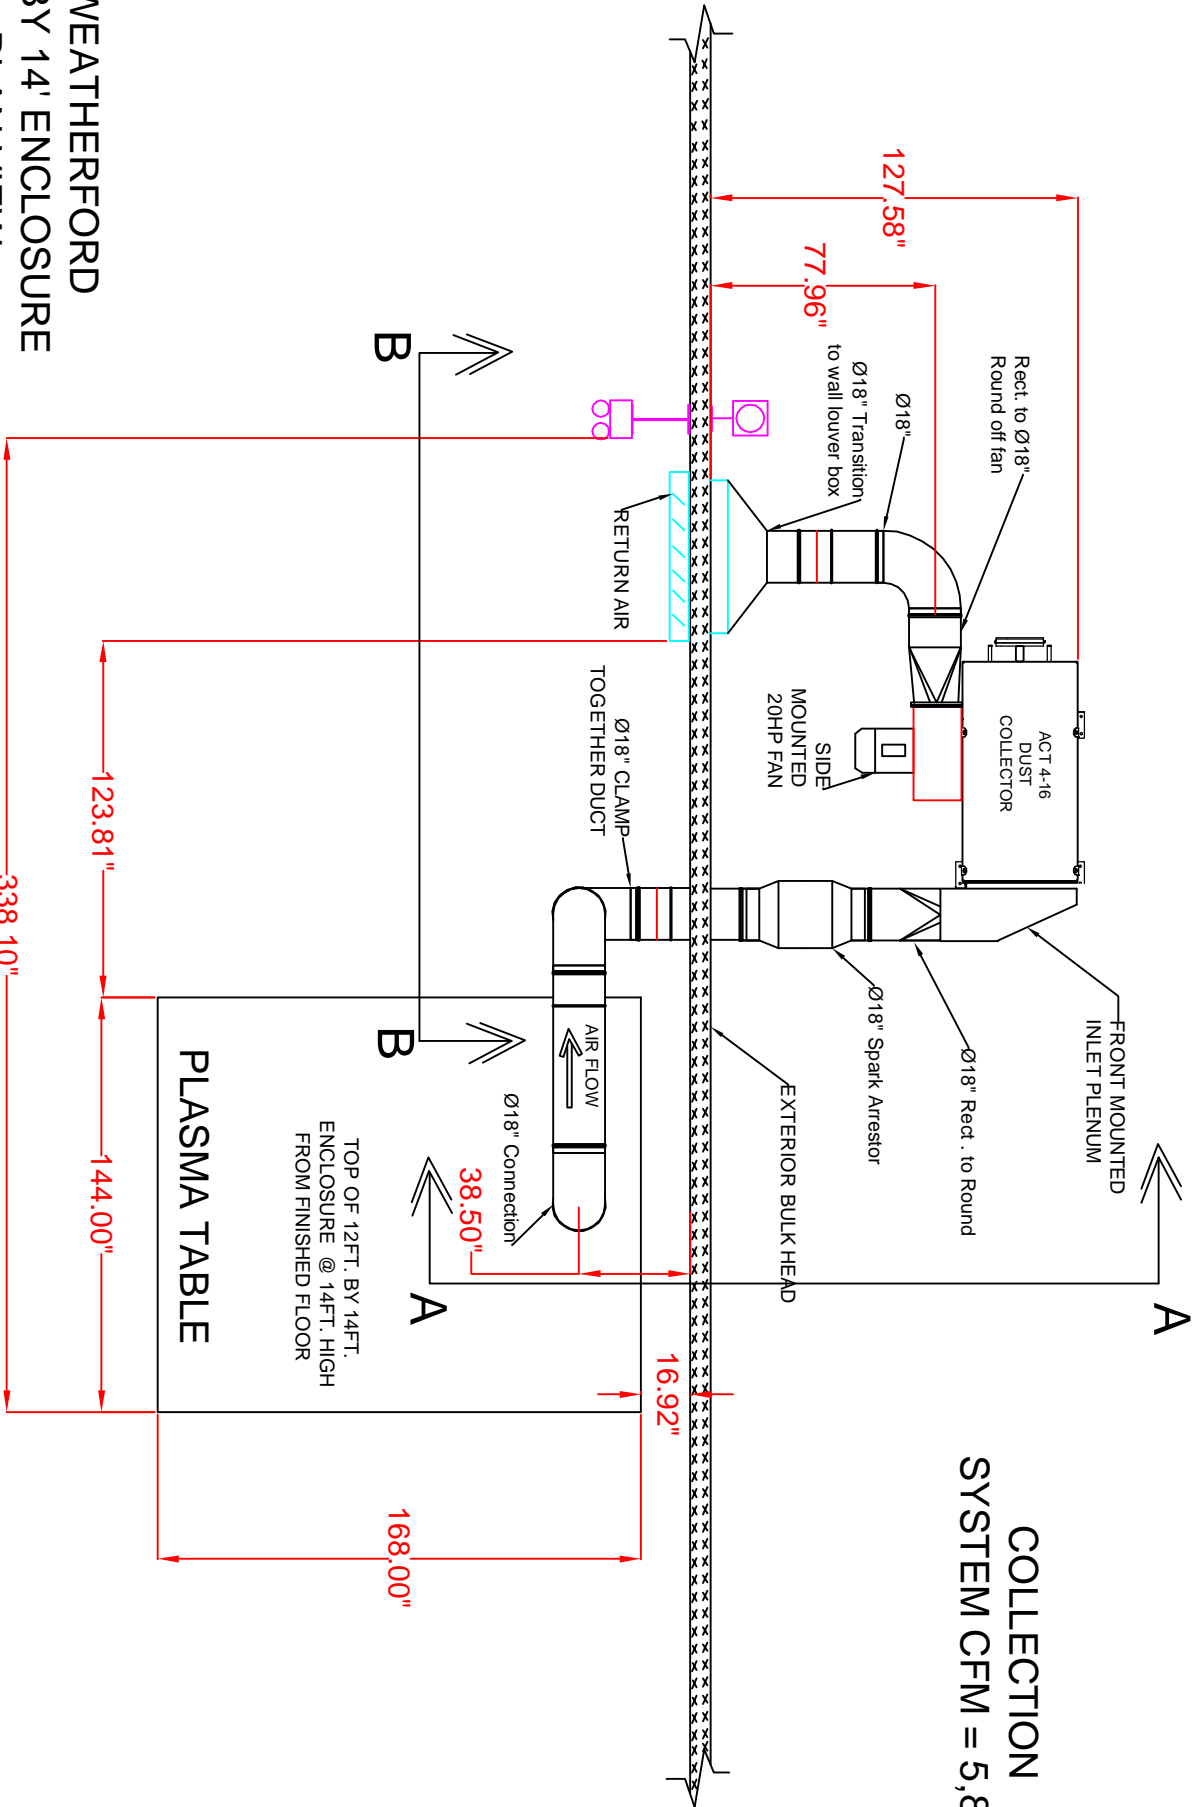

# COLLECTION SYSTEM CFM = 5,800

## WEATHERFORD 12' BY 14' ENCLOSURE PLAN VIEW

This document was created with Win2PDF available at <http://www.win2pdf.com>.  
The unregistered version of Win2PDF is for evaluation or non-commercial use only.  
This page will not be added after purchasing Win2PDF.