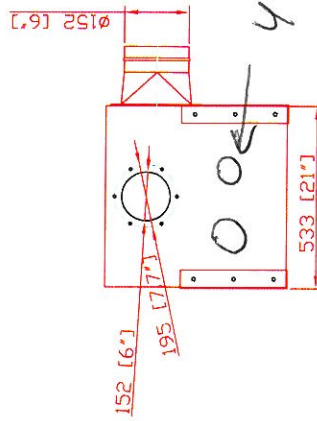

Description

Date

Approved

Control Box
with manual
starter and
overload

6" dia. by 14' long
Fume Arm *1pc

4" opening

OSKAR AIR PRODUCTS, INC.
95 Cypress Drive
Youngsville, NC 27596

Sales Department
(919) 570-2862
sales@oskarsales.com

Drawn by: XX-XX-XX
Checked by: XXXX

Date: XX-XX-XX
Name: XXXX
Part Number: SBU-2
Title: 2HP Blower (with bracket)

Size: A
Scale: 1 = 1
Drawing Number: DBB-2-1

This drawing is confidential and is the exclusive property of Oskar Air Products. No unauthorized use/copy or disclosure is to be made and it is returned whenever required.