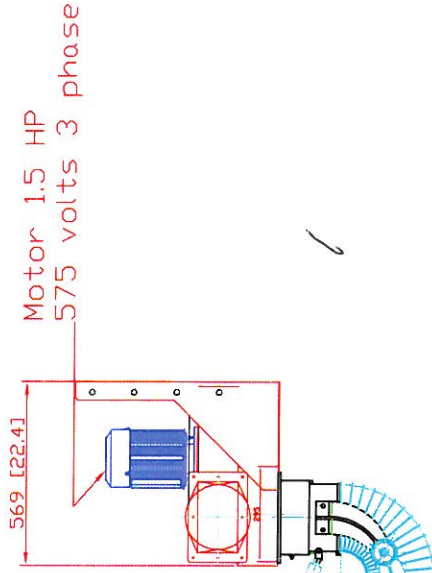

Description

Date

Approved

Control Box
with manual
starter and
overload

6" dia. by 14' long
Fume Arm *1pc

4" opening

OSKAR AIR PRODUCTS, INC.
95 Cypress Drive
Youngsville, NC 27596

Sales Department
(919) 570-2862
sales@oskarsales.com

Drawn by: XX-XX-XX
Checked by: XXXX

Date: XX-XX-XX
Name: XXXX
Part Number: SBU-2
Title: 2HP Blower (with bracket)

Size: A
Scale: 1 = 1
Drawing Number: DBB-2-1

This drawing is confidential and is the exclusive property of Oskar Air Products. No unauthorized use/copy or disclosure is to be made and it is returned whenever required.