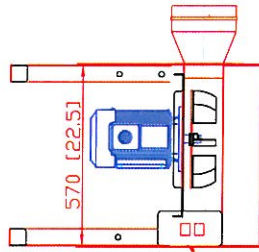

AVANI Direct-Drive Blower

Entire unit is powder coated steel.

Square to round outlet

Able to connect various arm configurations depending upon the horse power

DO NOT SCALE

IF IN DOUBT ASK

Revisions

Rev

Description

Date

Approved

Control Box
with manual
starter and
overload

6" dia. by 14' long
Fume Arm *1pc

4" opening

OSKAR AIR PRODUCTS, INC.
95 Cypress Drive
Youngsville, NC 27596

Sales Department
(919) 570-2862
sales@oskarsales.com

Drawn by: XX-XX-XX
Checked by: XXXX

Date: XX-XX-XX
Name: XXXX
Part Number: SBU-2
Title: 2HP Blower (with bracket)

Size: A
Scale: 1 = 1
Drawing Number: DBB-2-1

This drawing is confidential and is the exclusive property of Oskar Air Products. No unauthorized use/copy or disclosure is to be made and it is returned whenever required.