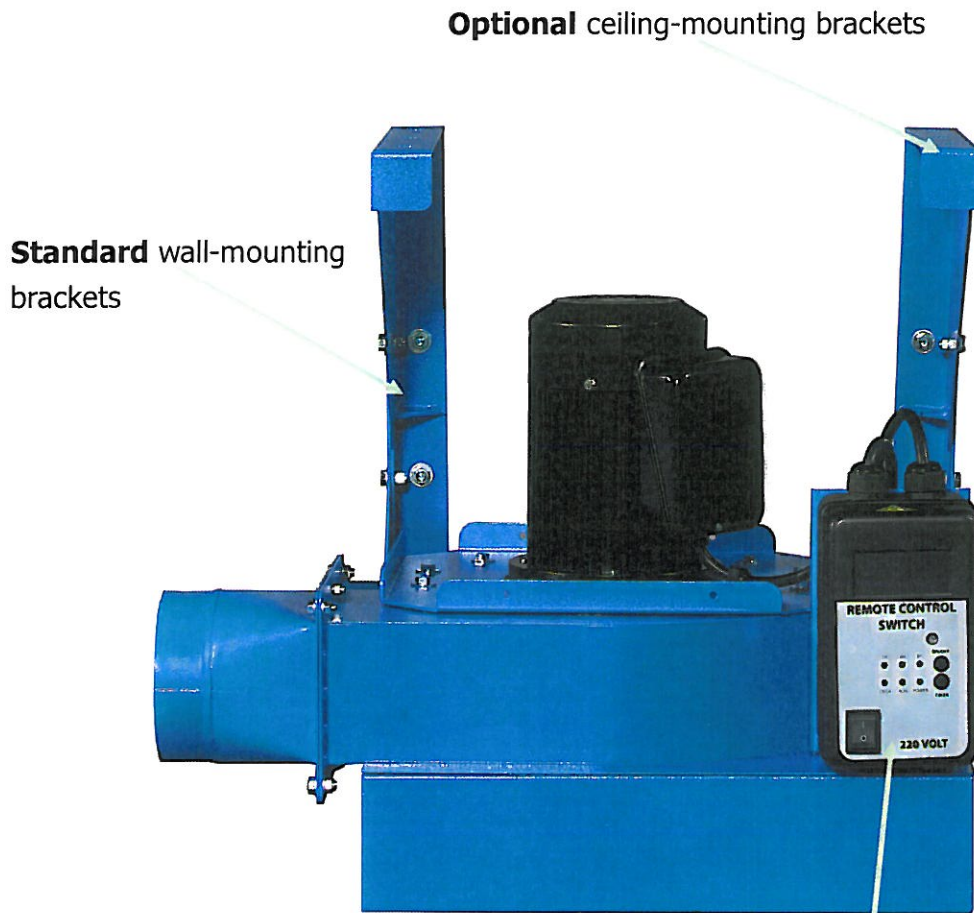

AVANI Direct-Drive Blower

Features

Remote control with timer settings

Wu

Control panel: *Manual Motor Starter/overload*
After settings, blower can be automatically turned off.

only w/ Standard Voltage Unit

AVANI Direct-Drive Blower

Entire unit is powder coated steel.

Square to round outlet

Able to connect various arm configurations depending upon the horse power

DO NOT SCALE

IF IN DOUBT ASK

Revisions

Rev

Description

Date

Approved

Control Box
with manual
starter and
overload

6" dia. by 14' long
Fume Arm *1pc

4" opening

OSKAR AIR PRODUCTS, INC.
95 Cypress Drive
Youngsville, NC 27596

Sales Department
(919) 570-2862
sales@oskarsales.com