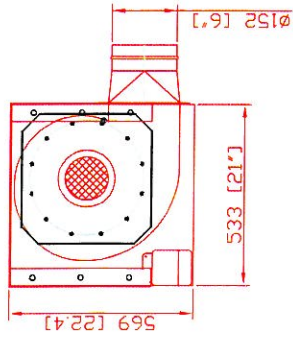

Description

Date

Approved

Control Box
with manual
starter and
overload

6" dia. by 14' long
Fume Arm *1pc

4" opening

OSKAR AIR PRODUCTS, INC.
95 Cypress Drive
Youngsville, NC 27596

Sales Department
(919) 570-2862
sales@oskarsales.com

Drawn by: XX-XX-XX
Checked by: XXXX

Date: XX-XX-XX
Name: XXXX
Part Number: SBU-2
Title: 2HP Blower (with bracket)

Size: A
Scale: 1 = 1
Drawing Number: DBB-2-1

This drawing is confidential and is the exclusive property of Oskar Air Products. No unauthorized use/copy or disclosure is to be made and it is returned whenever required.