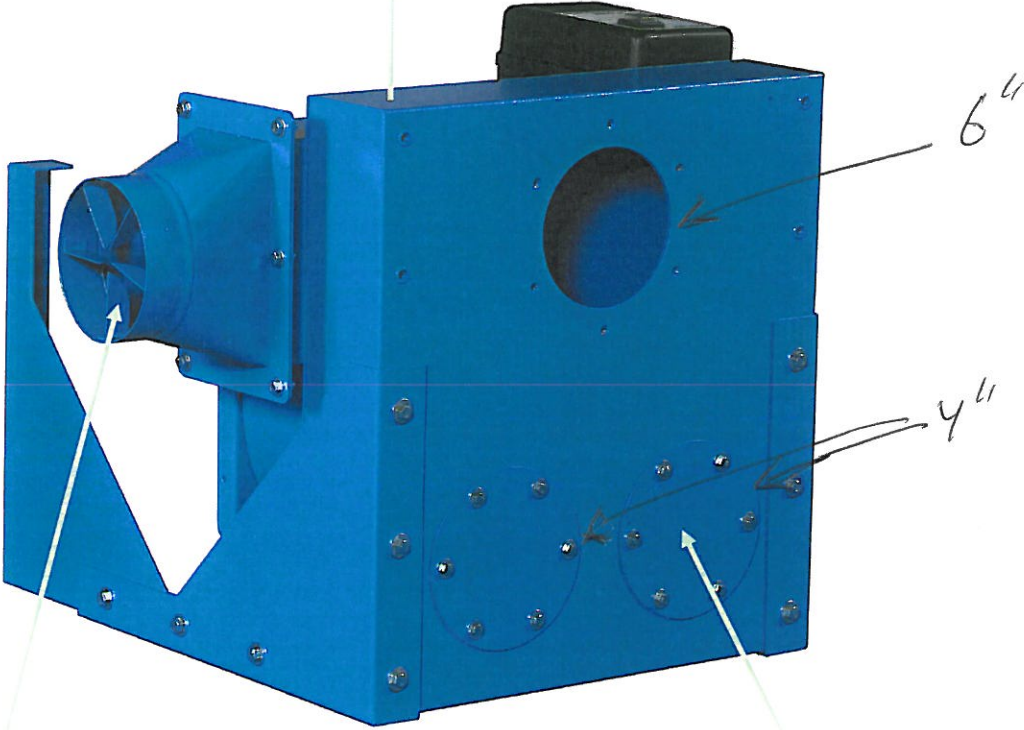

AVANI Direct-Drive Blower

Features

Remote control with timer settings

Wu

Control panel: *Manual Motor Starter/overload*
After settings, blower can be automatically turned off.

only w/ Standard Voltage Unit

AVANI Direct-Drive Blower

Entire unit is powder coated steel.

Square to round outlet

Able to connect various arm configurations depending upon the horse power

DO NOT SCALE

IF IN DOUBT ASK

Revisions

Rev

Description

Date

Approved

Control Box
with manual
starter and
overload

6" dia. by 14' long
Fume Arm *1pc

4" opening

OSKAR AIR PRODUCTS, INC.
95 Cypress Drive
Youngsville, NC 27596

Sales Department
(919) 570-2862
sales@oskarsales.com