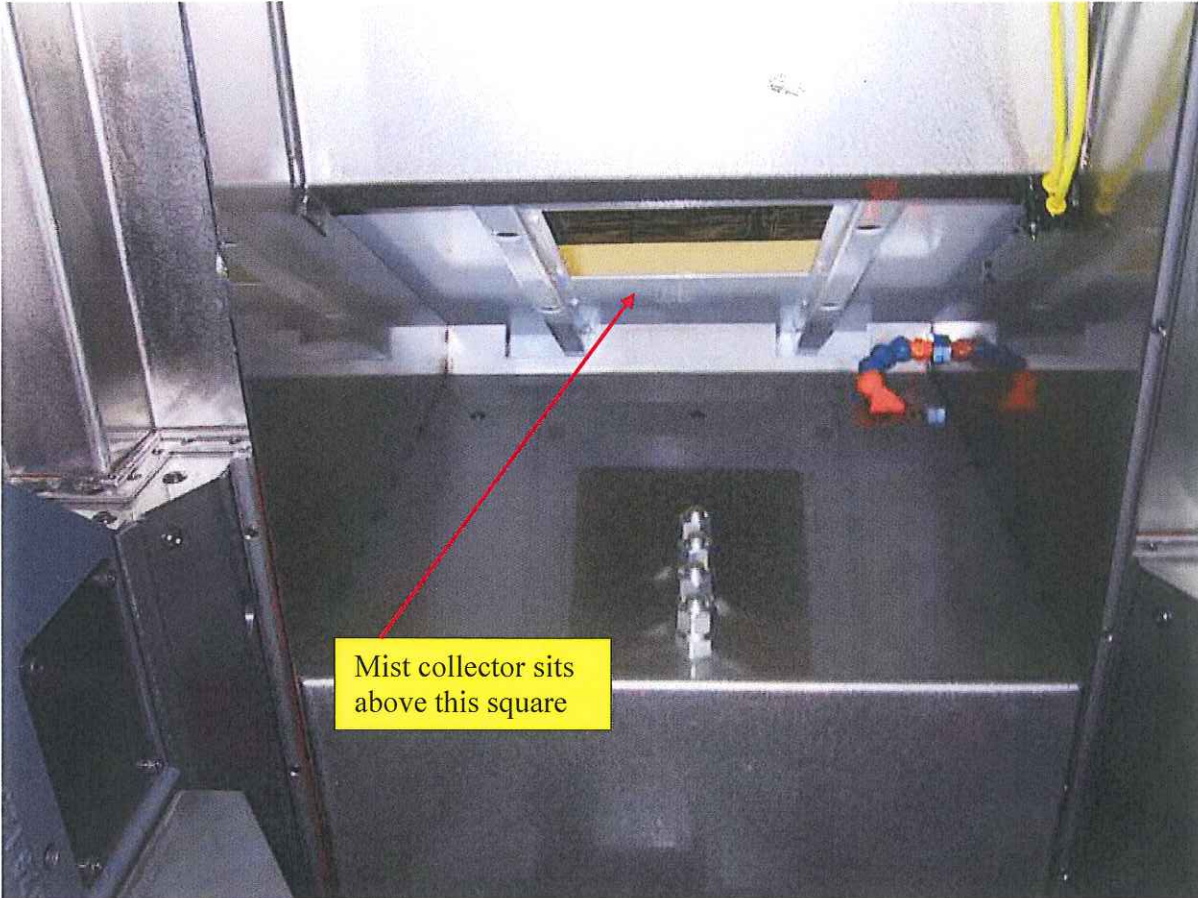

Mike Callahan (M.P.C.)
TTUS
04/02/07
Rev. August 23, 2007

Sigma-20 "TORIT" Mounting.

size of square 224 mm