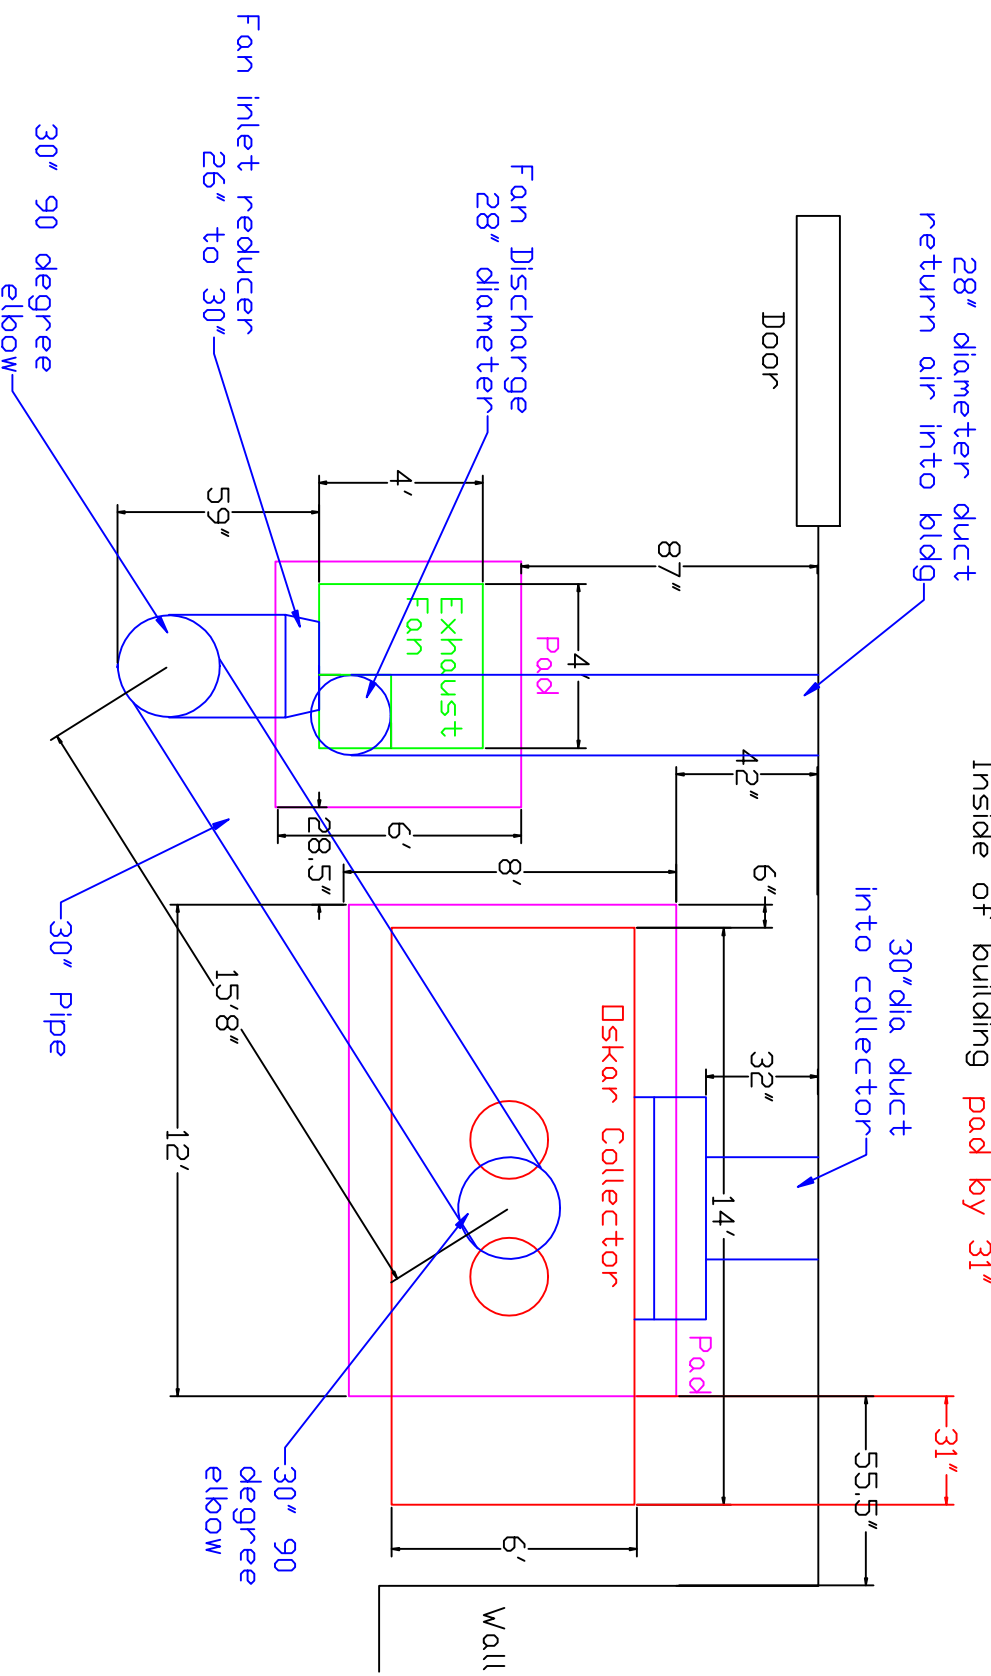

Dust Collector Layout for Booths

Plan View

Note: Daskar collector over hangs 31" inside of building pad by 31"