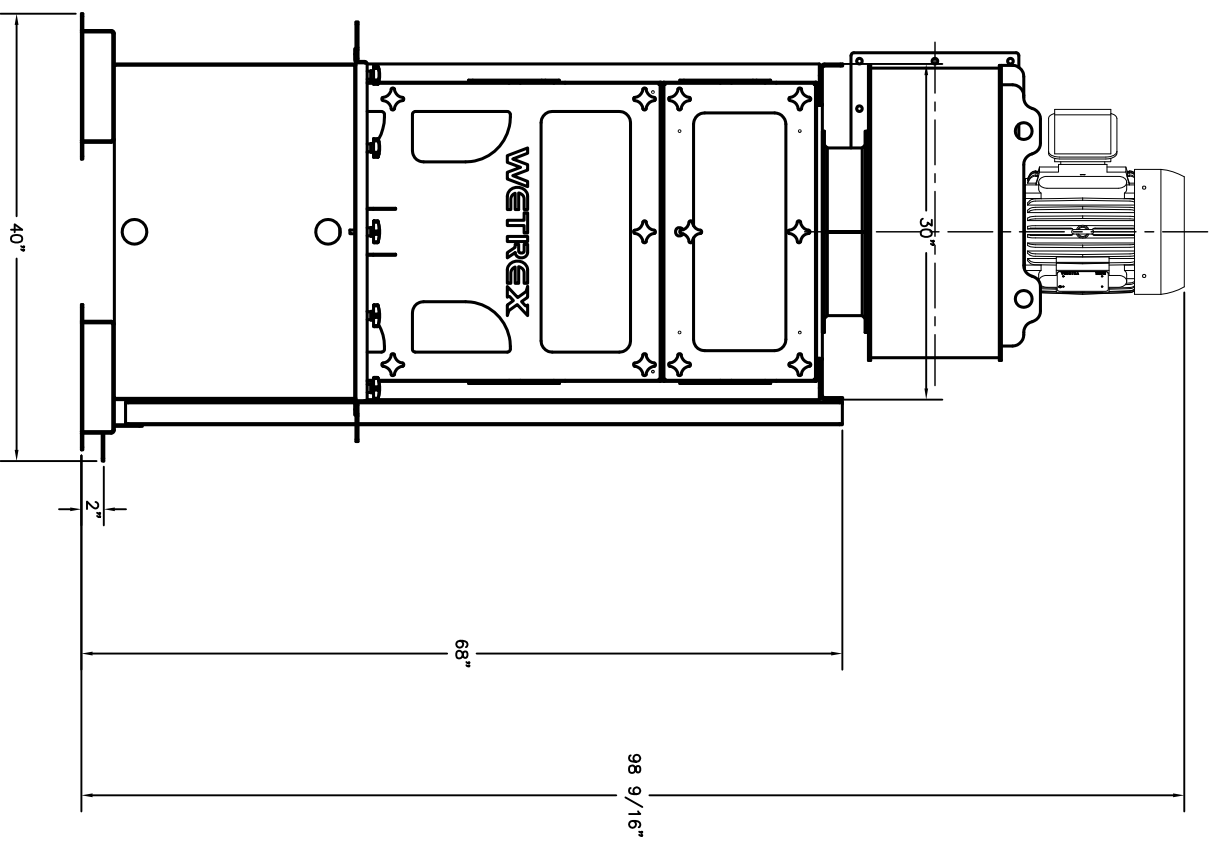

TOP VIEW

FRONT VIEW