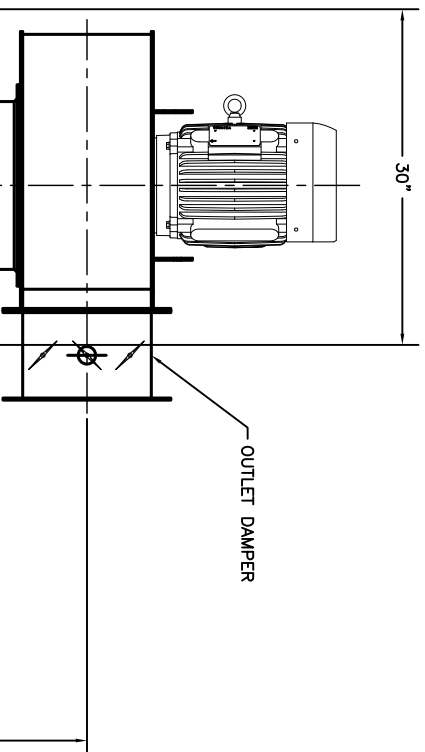

OUTLET DAMPER

SIDE VIEW

REV. #	REVISIONS	M/D/Y

REVISION REGISTER

AIREX
INDUSTRIES
2500, BERNARD-LEFEVRE
LAVL, QC, CANADA, H7C 0A5
TEL: 1-800-283-2305
FAX: 514-381-2322
drex@airex-industries.com
www.drex-industries.com

DESIGNER	T.MASILAKOS	APPROBATION
DRAWN	R.LESSARD	
VERSION		
DATE	08/19/13	
SCALE	1 1/2"=1'-0"	
CLIENT		
PROJECT		
TITLE	WETREX-02	

PROFESSIONAL SEAL