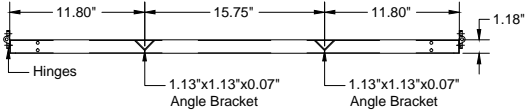

Royall HS SDT-1400X Side Shields

Assembled Top View

Assembled Isometric View

Backside Bottom View

Left/Right Top View

Backside Top View

Left/Right Side View

Left/Right Front View

Backside Front View