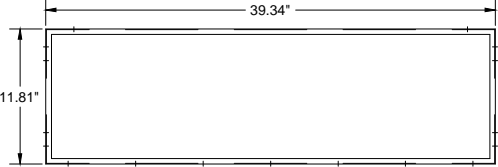

Royall HS SDT-1400X Side Shields

Assembled Top View

Assembled Isometric View

Backside Bottom View

Left/Right Top View

Backside Top View

Left/Right Side View

Left/Right Front View

Backside Front View