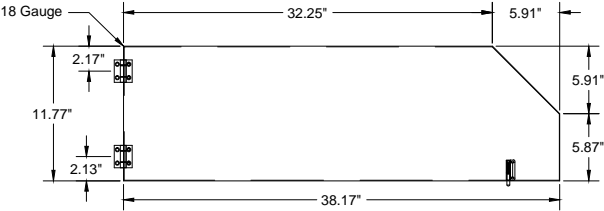

Royall HS SDT-1400X Side Shields

Assembled Top View

Assembled Isometric View

Backside Bottom View

Left/Right Top View

Backside Top View

Left/Right Side View

Left/Right Front View

Backside Front View