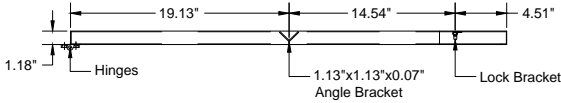

Royall HS SDT-1400X Side Shields

Assembled Top View

Assembled Isometric View

Backside Bottom View

Left/Right Top View

Backside Top View

Left/Right Side View

Left/Right Front View

Backside Front View