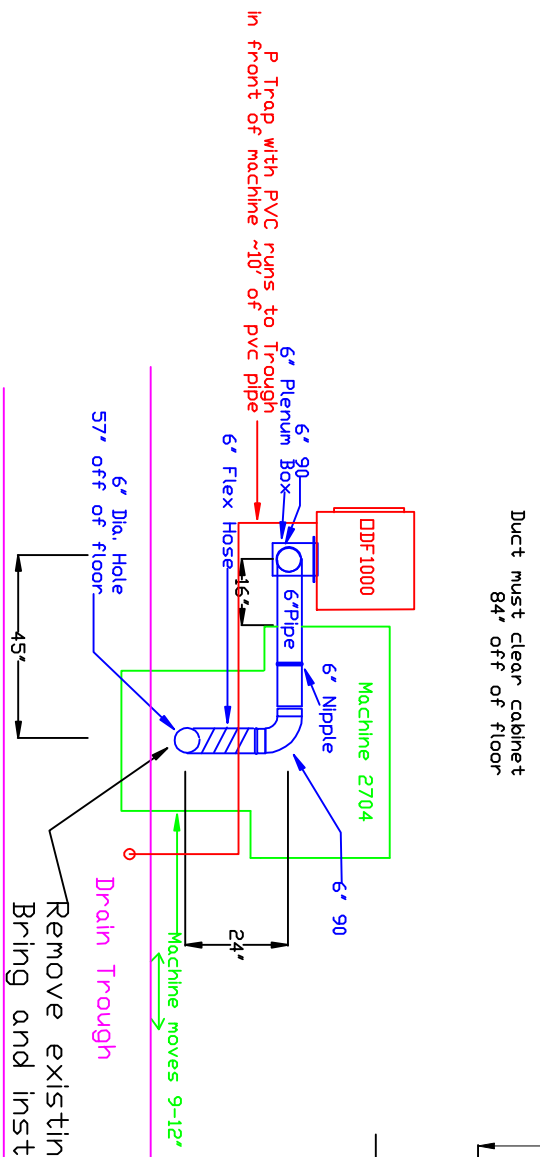

Absolent Ductwork Layout

DDF 1000 Machine #2704 K&B Duct

Plan View

Duct must clear cabinet
84" off of floor

Side View

NOTE

Remove existing machine connection
Bring and install 12"x10" plate with 6" hole