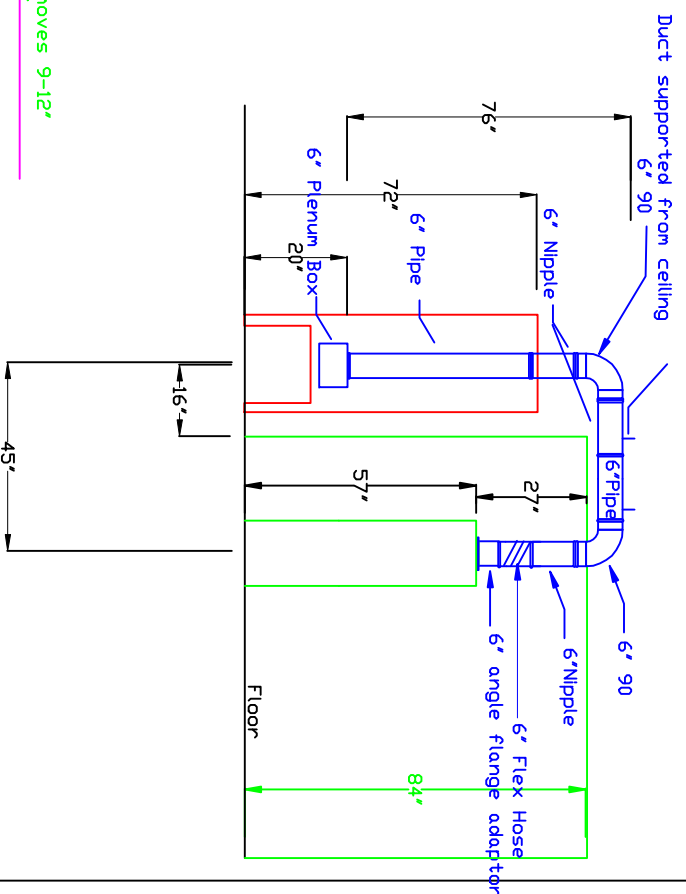

Absolent Ductwork Layout

DDF 1000 Machine #2704 K&B Duct

Plan View

Duct must clear cabinet
84" off of floor

Side View

NOTE

Remove existing machine connection
Bring and install 12"x10" plate with 6" hole