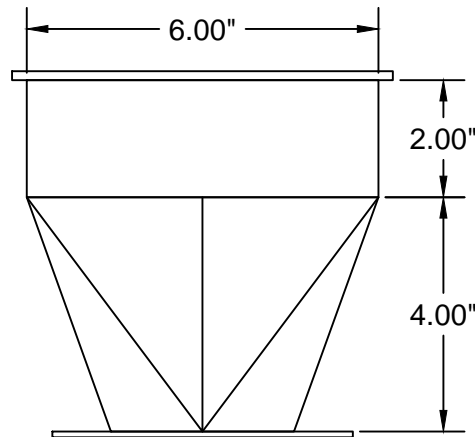

Front View

Avani Environmental Intl.
95 Cypress Drive
Youngsville, NC 27596
P# 919-570-2862 F# 919-570-2863

Avani

Project: Petron Automation

Drawing: Nano Machine Connection

Date: 4/8/14

Drawn by: MDT

Sheet No: 1 of 1

Rev.: 0