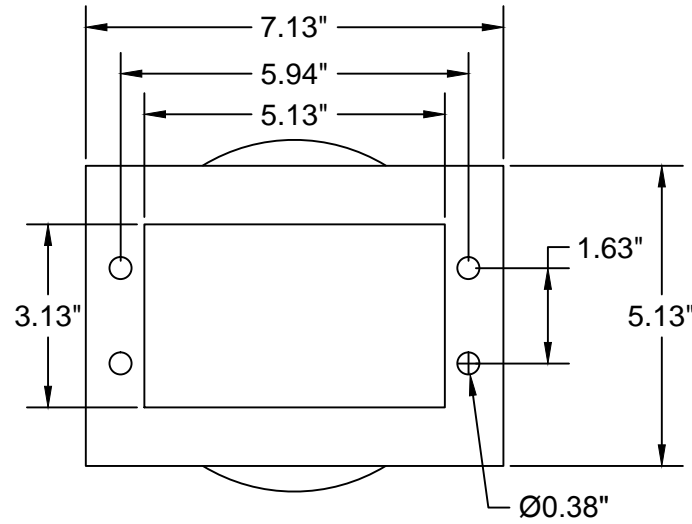

Bottom View