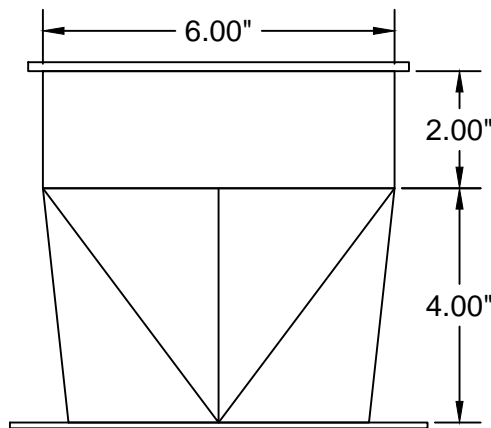

Petron Automation Nano Machine Connection

Side View

Avani Environmental Intl.
95 Cypress Drive
Youngsville, NC 27596
P# 919-570-2862 F# 919-570-2863

Avani

Project: Petron Automation

Drawing: Nano Machine Connection

Date: 4/8/14

Drawn by: MDT

Sheet No: 1 of 1

Rev.: 0