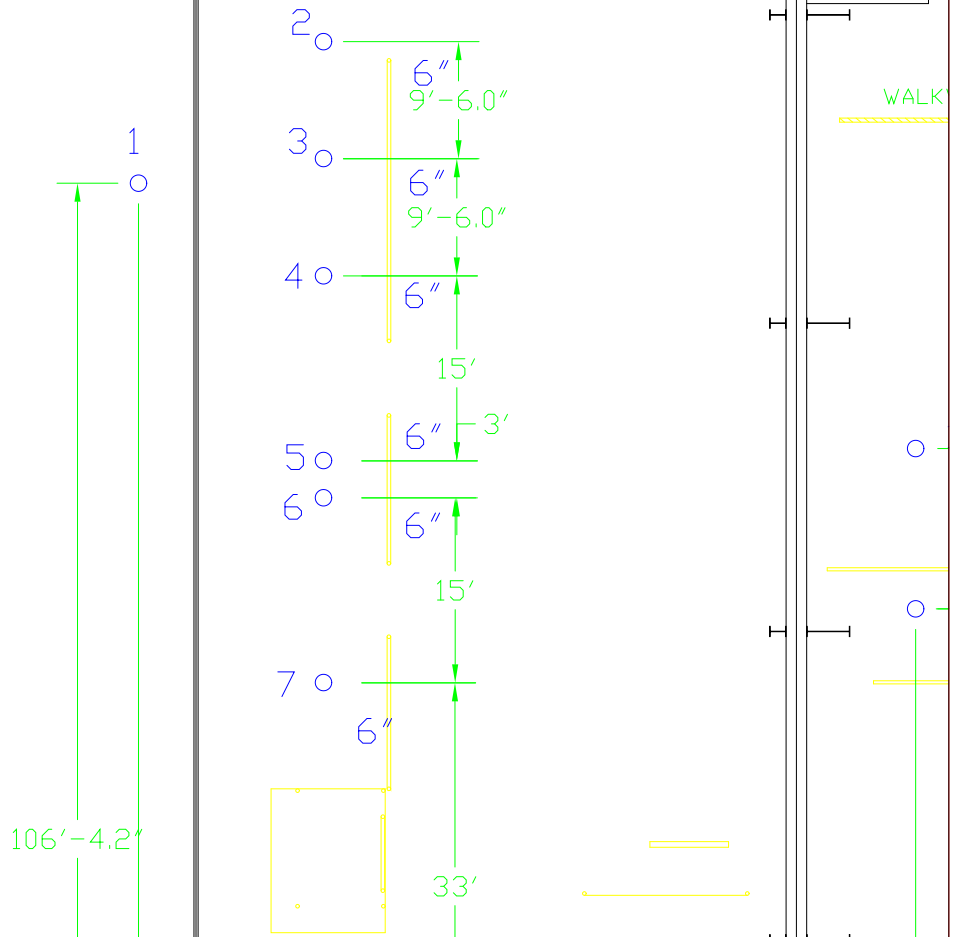

Absolent DDR 3000 Demo Project

WALKWAY

No
A)
the
B)
duc
C)
at
ad
D)
ho

DDR 3000

PAULO PRODUCTS CO.
THE PAULO AND PAULI
2711 WEST PARK AVENUE, ST. LOUIS, MO 63110

PROJECT NAME:	DRINKING SCALE / FACT DATED	SHEET NO.:	LEFT REVISION BY:
DATE:	1/24/10	1 OF 1	
INITIALS:	09/07/10	DATE:	01/23/10
SCALE:	AS SHOWN	DATE:	