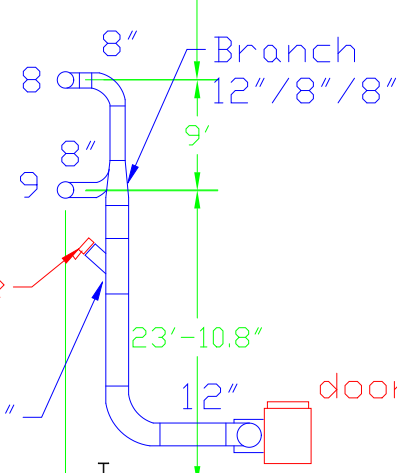

Absolent DDR 3000 Demo Project

WALKWAY

No
A)
the
B)
duc
C)
at
ad
D)
ho

DDR 3000

PAULO PRODUCTS CO.
THE PAULO AND PAULI
2711 WEST PARK AVENUE, ST. LOUIS, MO 63110

PROJECT NAME:	DRINKING SCALE / FACT DATED	SHEET NO.:	LEFT REVISION BY:
DATE:	1/24/10	1 OF 1	
INITIALS:	09/07/10	DATE:	01/23/10
SCALE:	AS SHOWN	DATE:	