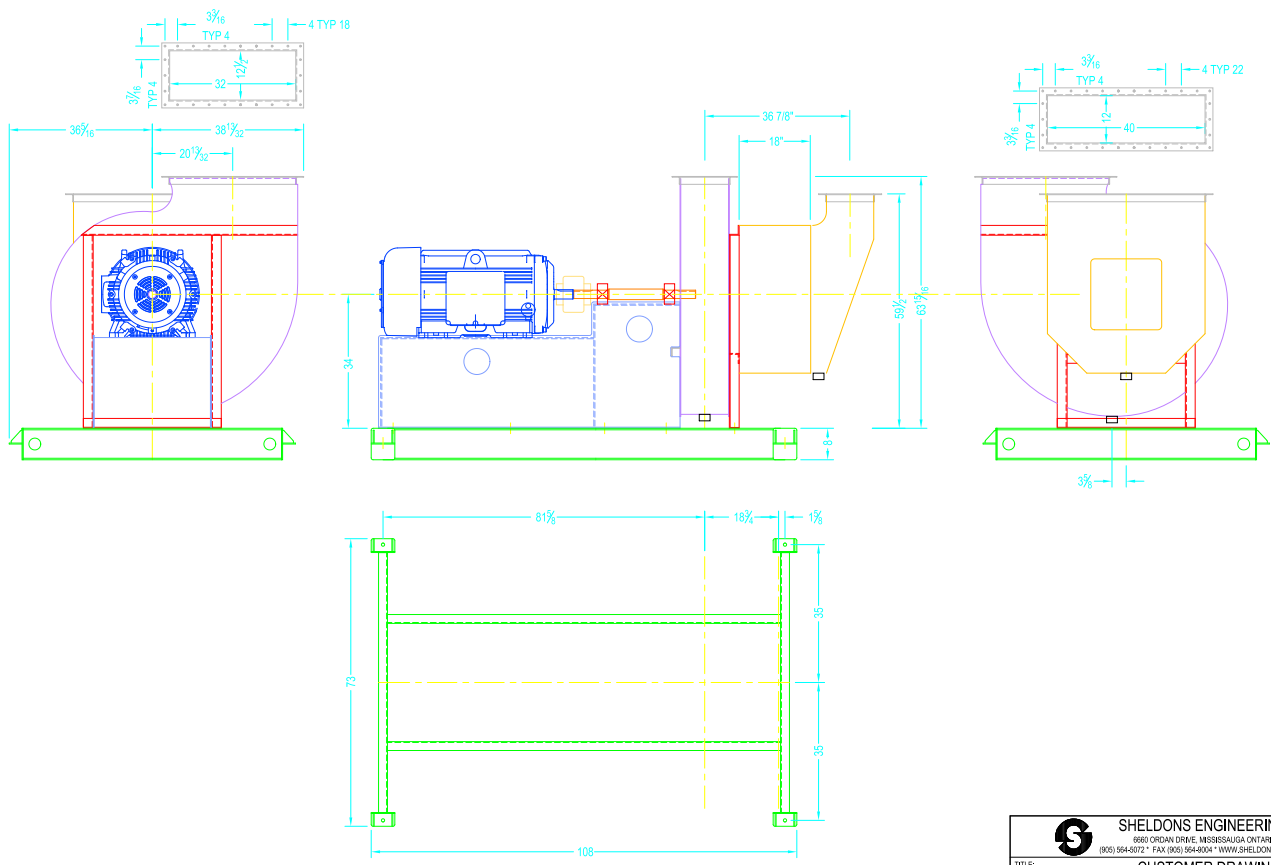

REV:	INT:	DESC:	CHKD:	DRAWN:
SCALE:	NTS	DATE:		

DWG NO:	REV:
---------	------

TITLE:

 **SHELDONS ENGINEERING INC**  
6660 ORPHEAN DRIVE, MISSISSAUGA ONTARIO, L5T 1J7  
(905) 564-4072 • FAX (905) 564-4004 • WWW.SHELDONSENGINEERING.COM