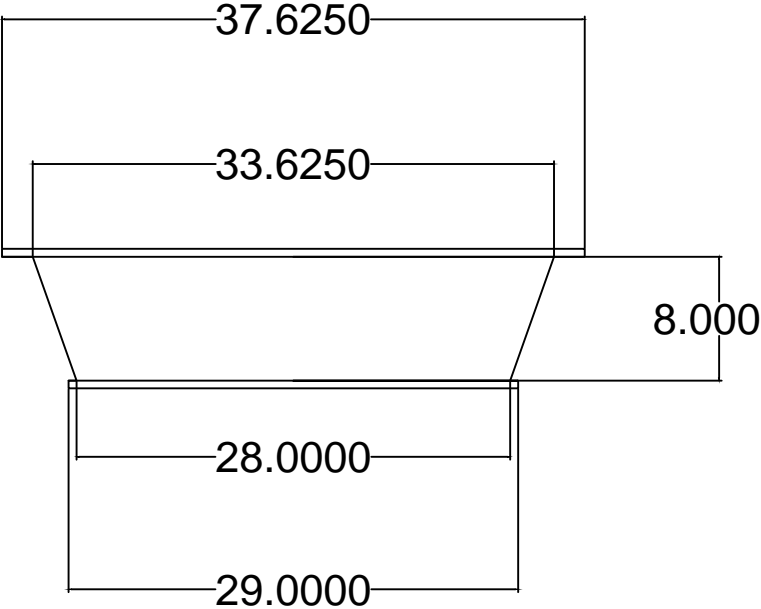

Mt. Olive Rec-to-Round

Holes: Vertical - 7.125" space
Horizontal - 6.67" space
Diameter - 7/16"