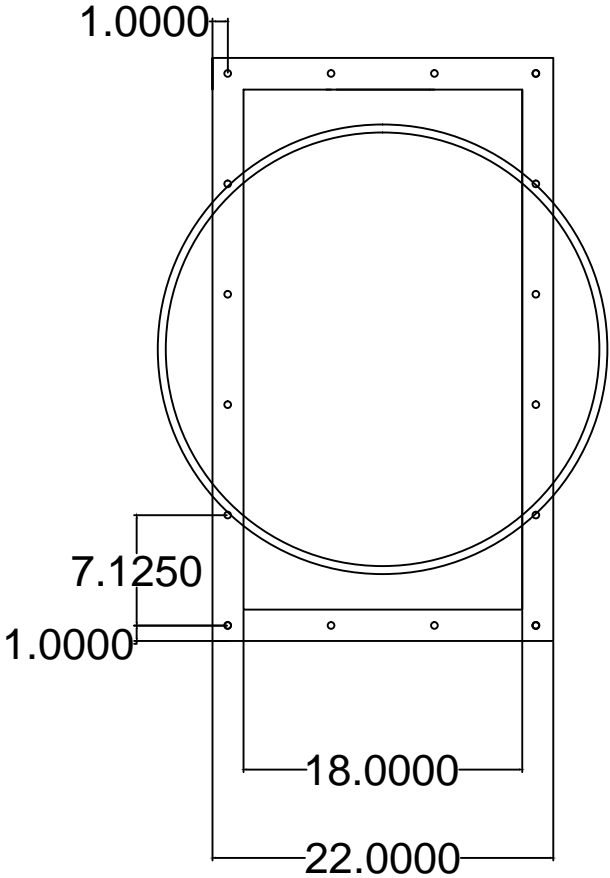

Mt. Olive Rec-to-Round

Holes: Vertical - 7.125" space
Horizontal - 6.67" space
Diameter - 7/16"