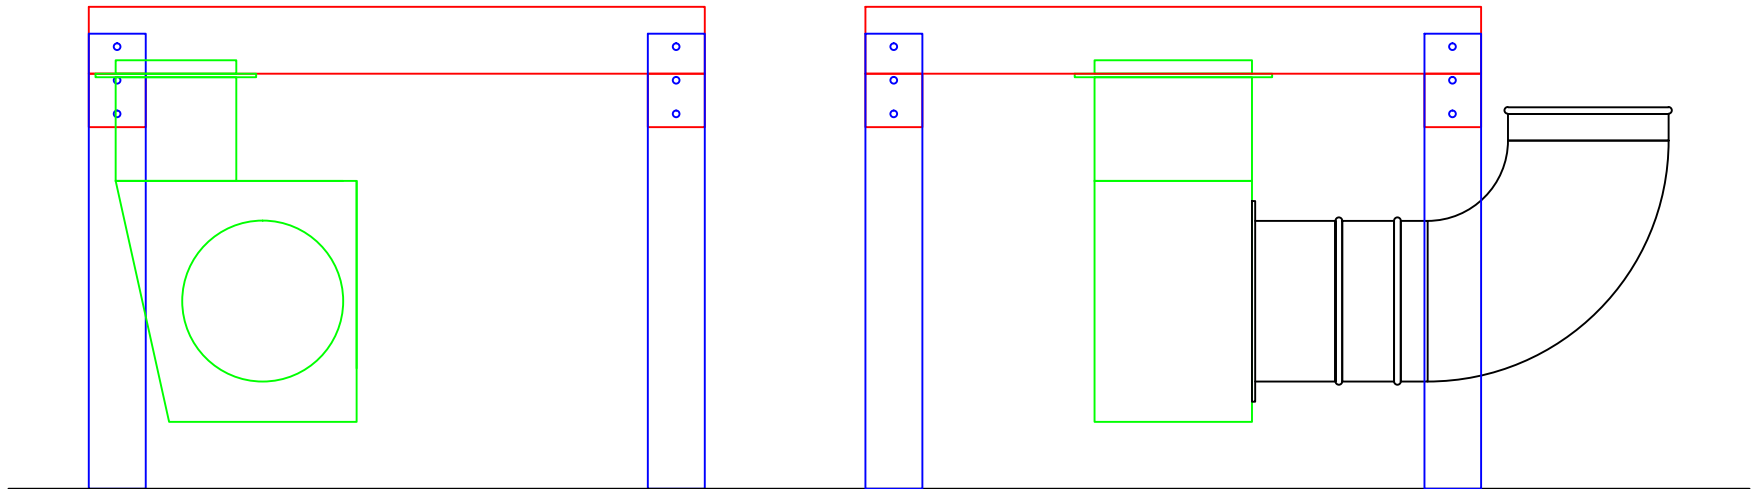

Meigs Local School Table Assembly

Tabletop is Red
Legs are Blue
Duct transition is Green
Duct is Black