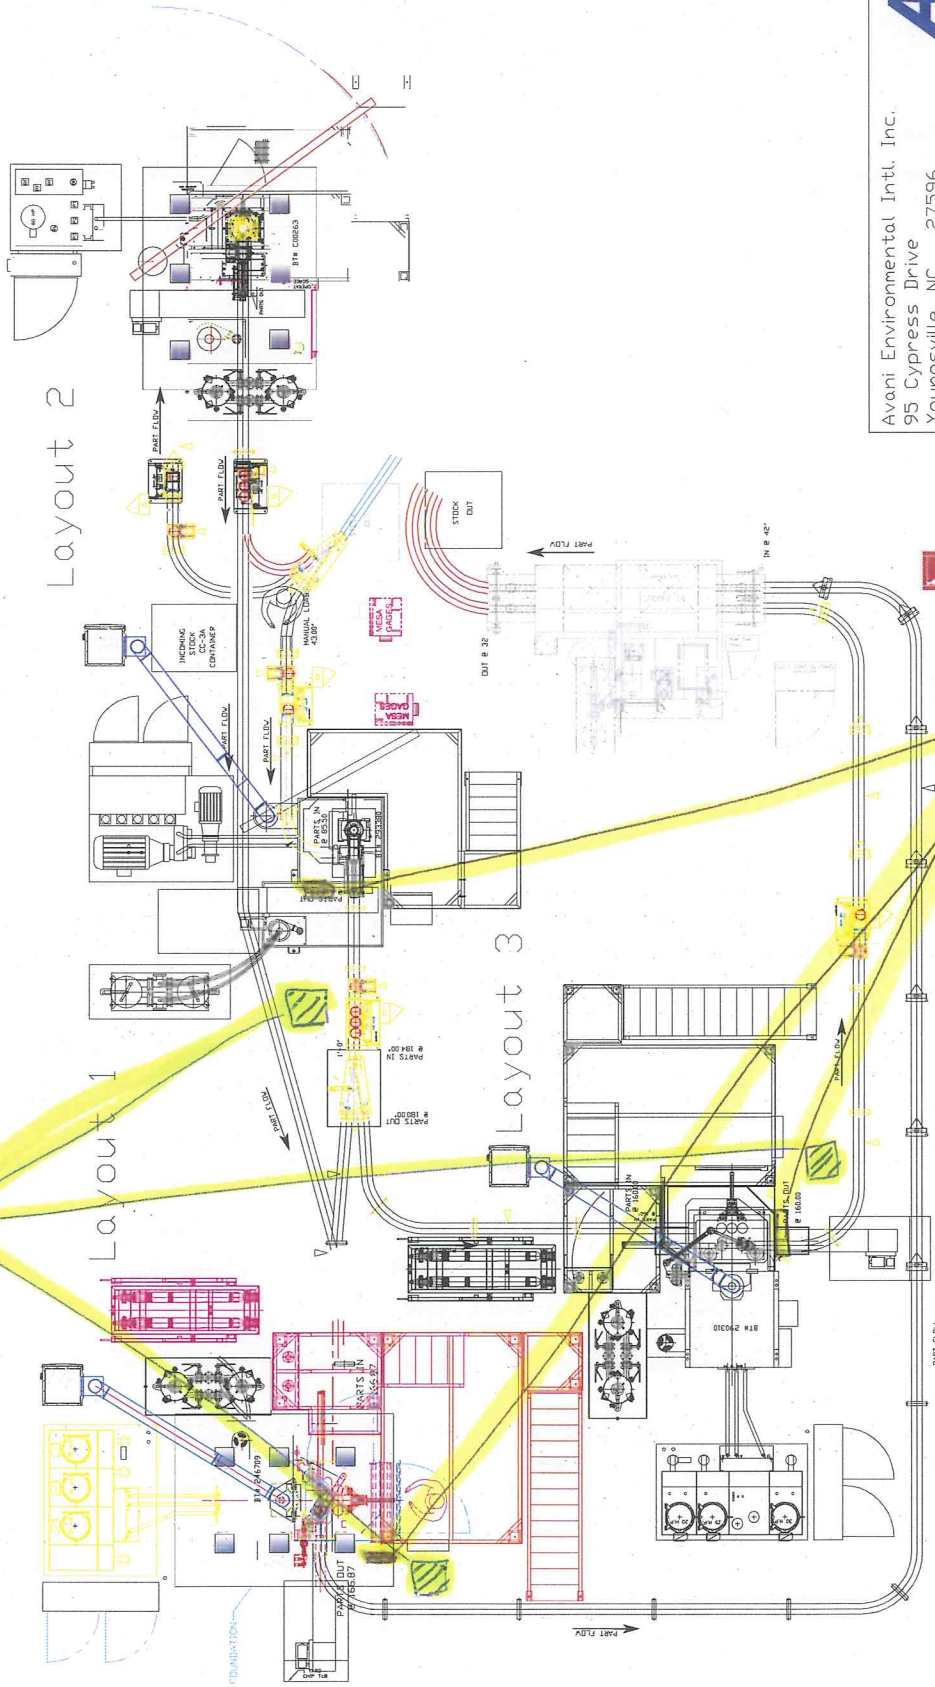

Can we fit these?
 The mist collectors?
 Or have another
 option?

Magna Powertrain Complete Layout

PASILLO

MACHINES CONNECTION

Avani Environmental Intl. Inc.
 95 Cypress Drive
 Youngsville, NC 27596
 P# 919-570-2862 F# 919-570-2863

Avani

Project: Magna Powertrain
 Drawing: Complete Layout
 Date: 10-18-13 Drawn by: MDT
 Sheet No: 1 OF 1