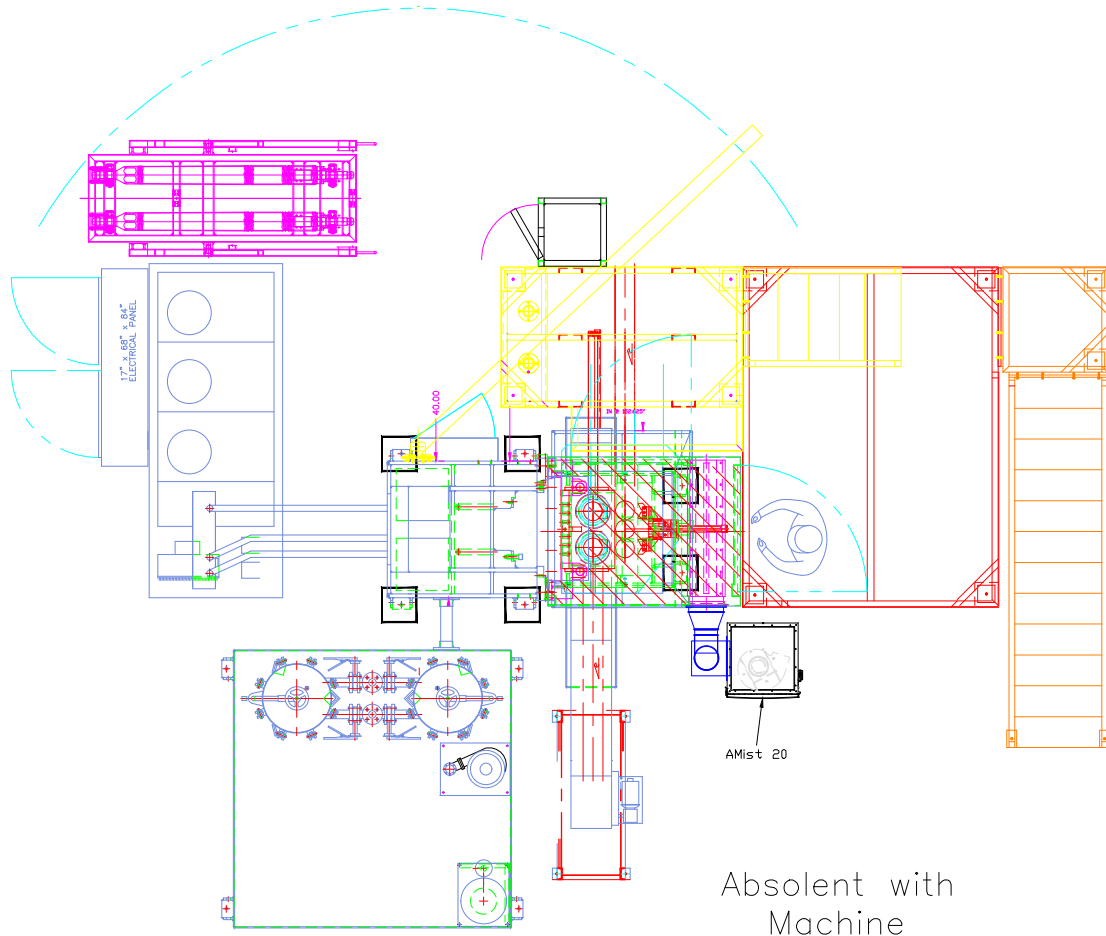

Magna PowerTrain S020674 Duct Layout

Absolent only

Notes:

1. Absolent 240/480 V
2. Duct Self Supporting

Avani Environmental Intl.
95 Cypress Drive
Youngsville, NC 27596
P# 919-570-2862 F# 919-570-2863

Avani

Project: Magna PowerTrain 20674

Drawing: Duct Layout

Date: 12/23/13 Drawn by: MDT

Sheet No: 1 of 1