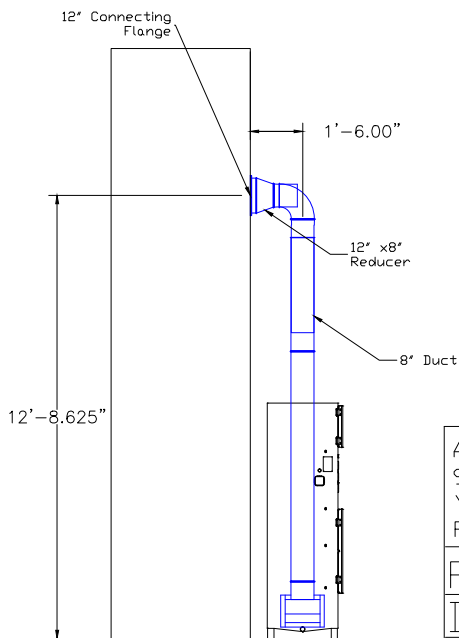

Magna PowerTrain S020674 Duct Layout

Absolent only

Notes:

1. Absolent 240/480 V
2. Duct Self Supporting

Avani Environmental Intl.
95 Cypress Drive
Youngsville, NC 27596
P# 919-570-2862 F# 919-570-2863

Avani

Project: Magna PowerTrain 20674

Drawing: Duct Layout

Date: 12/23/13 Drawn by: MDT

Sheet No: 1 of 1