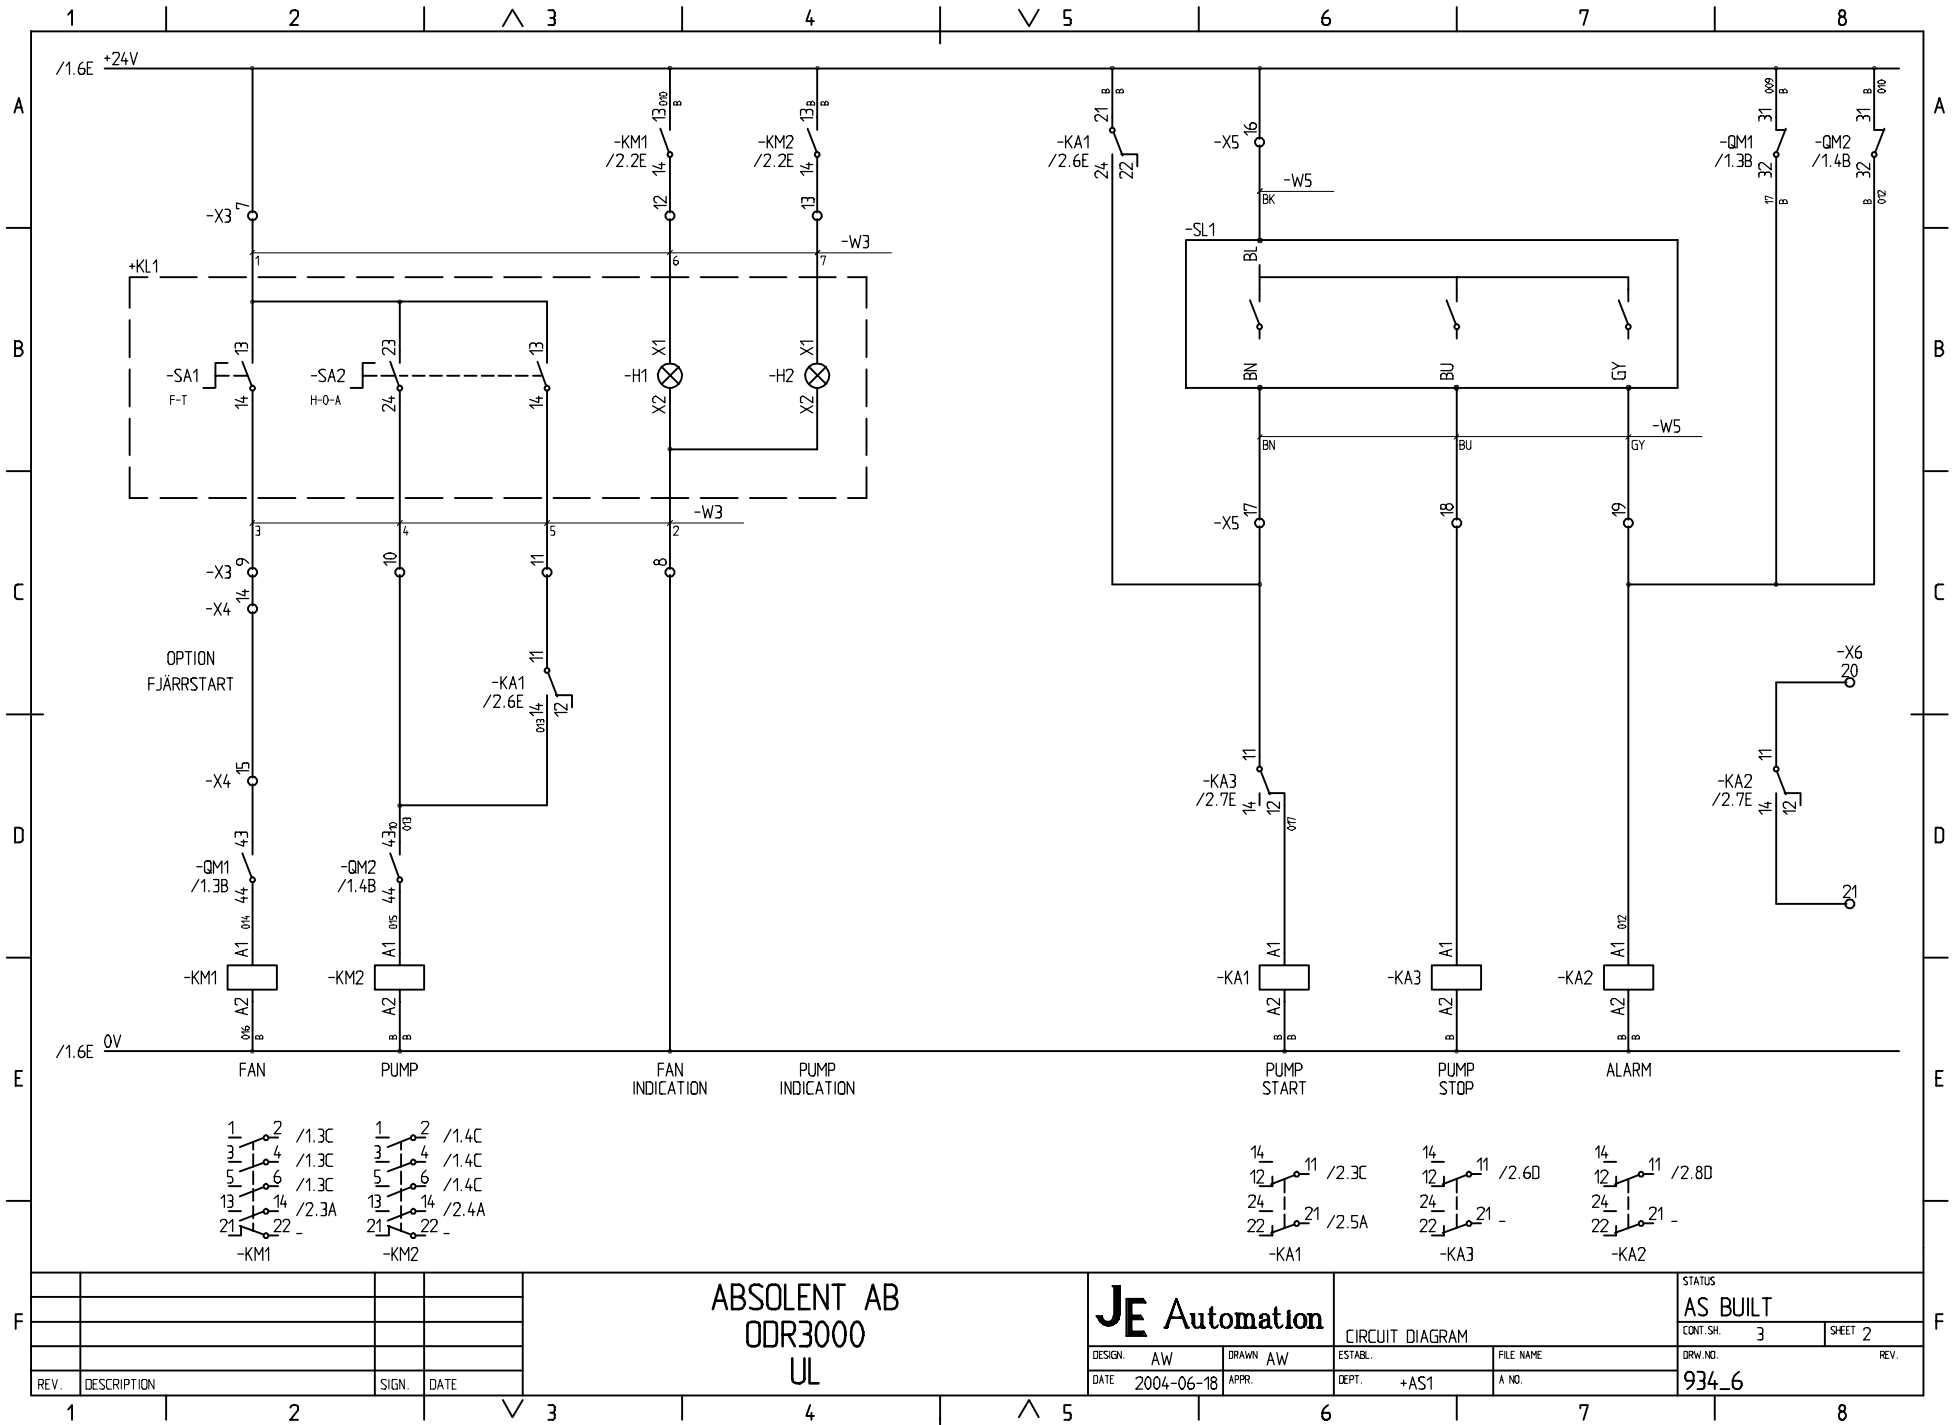

ABSOLENT AB
ODR3000
UL

JE Automation

CIRCUIT DIAGRAM

STATUS	AS BUILT	
CONT. SH.	2	SHEET 1
DRW. NO.	934_6	REV.

DESIGN.	AW	DRAWN	AW	ESTABL.		FILE NAME	
DATE	2004-06-18	APPR.		DEPT.	+AS1	A NO.	

REV.	DESCRIPTION	SIGN.	DATE

ABSOLENT AB
ODR3000
UL

JE Automation

CIRCUIT DIAGRAM

STATUS	
AS BUILT	
CONT. SH. 3	SHEET 2
DRW. NO.	REV.
934_6	

REV.	DESCRIPTION	SIGN.	DATE

DESIGN. AW	DRAWN AW	ESTABL.	FILE NAME
DATE 2004-06-18	APPR.	DEPT. +AS1	A NO.

Line	Item	Denomination	Technical Data	Manufacturer	Type No.	Order No. E-number	Sheet ref.	Index	Remark	Rev.
19		5m Ölflex classic 150 4x2,5				E				
20		1m Ölflex classic 150 4x1,5				E				
21		1,5m Ölflex classic 110 7x0,75				E02 832 45				
22		2st Thorsman tet 10-14				E14 580 23				
23		2st M32				E14 761 15				
24		1st Mutter M32				E14 765 35				
25		1st PG9				E14 588 15				
26		1st PG11 till PG9				E14 643 18				
27		1st Blindplugg 22,5				E14 661 62				
28		3st Mutter 22,5				E14 654 62				
29		5m PMA slang				E14 100 30				
30		2st 90gr förskruvning				E14 106 54				
31		1st förskruvning IP68	BVNV-P167GT-11 IP68							
32		1st Nivågivare	MSK4-MS-R1,0-SOS-0200	OEM		689.1249.004				
33		1st mutter G25								
34										
35										
36										
37										
38										
39										
40										