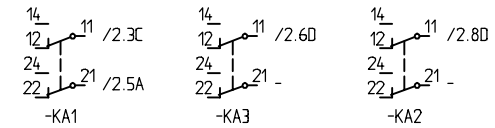

ABSOLENT AB
ODR3000
UL

JE Automation

CIRCUIT DIAGRAM

STATUS	
AS BUILT	
CONT. SH. 3	SHEET 2
DRW. NO.	REV.
934_6	

REV.	DESCRIPTION	SIGN.	DATE

DESIGN. AW	DRAWN AW	ESTABL.	FILE NAME
DATE 2004-06-18	APPR.	DEPT. +AS1	A NO.