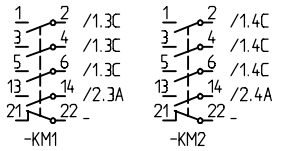

ABSOLENT AB
ODR3000
UL

JE Automation

CIRCUIT DIAGRAM

STATUS	
AS BUILT	
CONT. SH. 3	SHEET 2
DRW. NO.	REV.
934_6	

REV.	DESCRIPTION	SIGN.	DATE

DESIGN. AW	DRAWN AW	ESTABL.	FILE NAME
DATE 2004-06-18	APPR.	DEPT. +AS1	A NO.