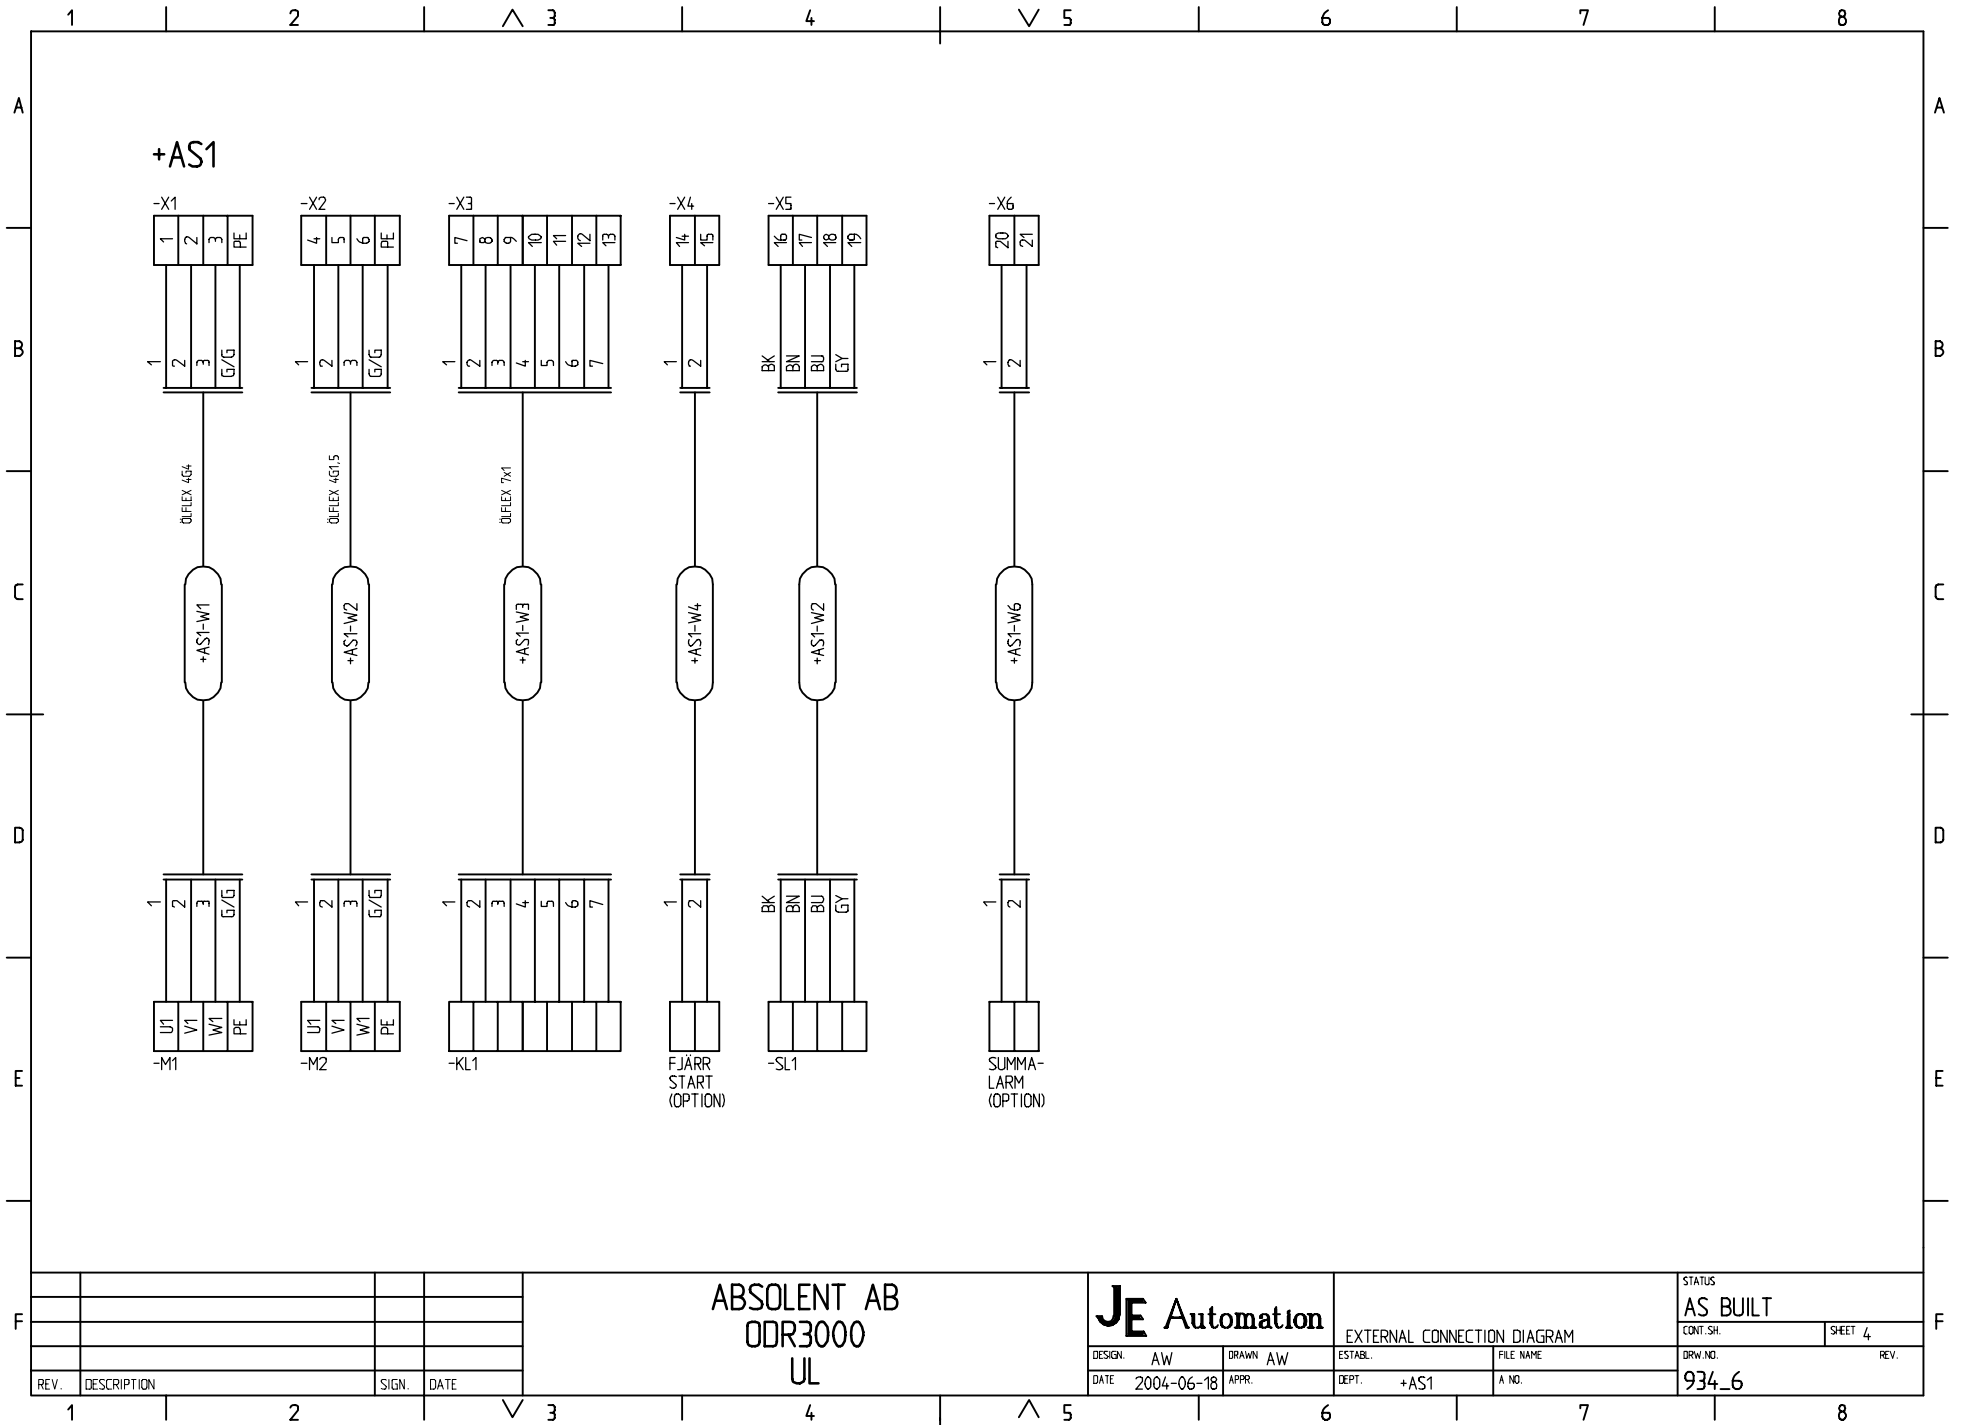

ABSOLENT AB
ODR3000
UL

JE Automation

EXTERNAL CONNECTION DIAGRAM

STATUS AS BUILT	
CONT. SH.	SHEET 4
DRW. NO.	REV.
934_6	

DESIGN.	AW	DRAWN	AW	ESTABL.		FILE NAME	
DATE	2004-06-18	APPR.		DEPT.	+AS1	A NO.	

REV.	DESCRIPTION	SIGN.	DATE