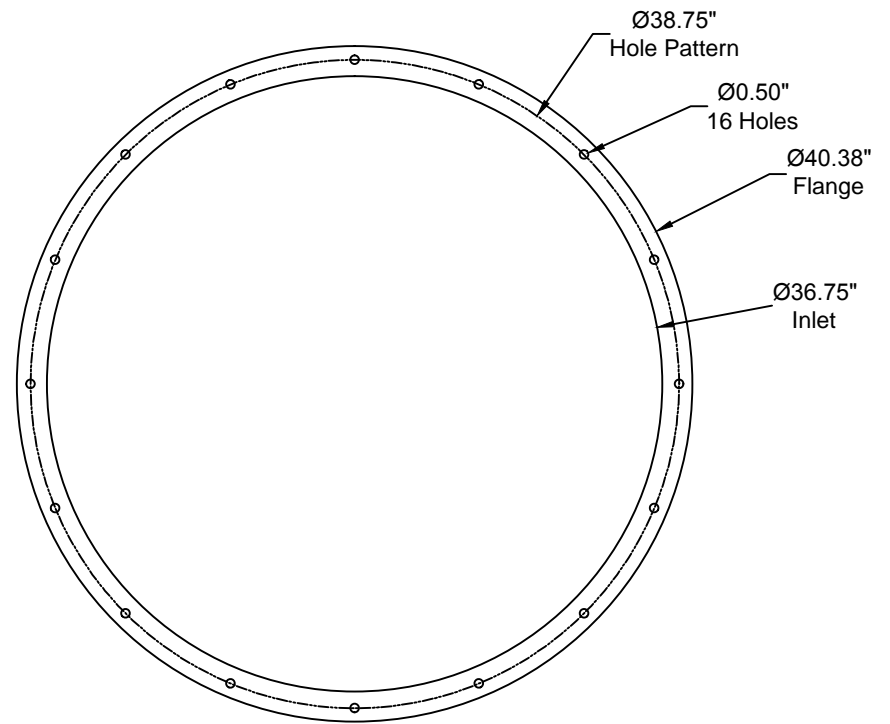

# 30" x 36.75" Reducer

Side View

Flange View