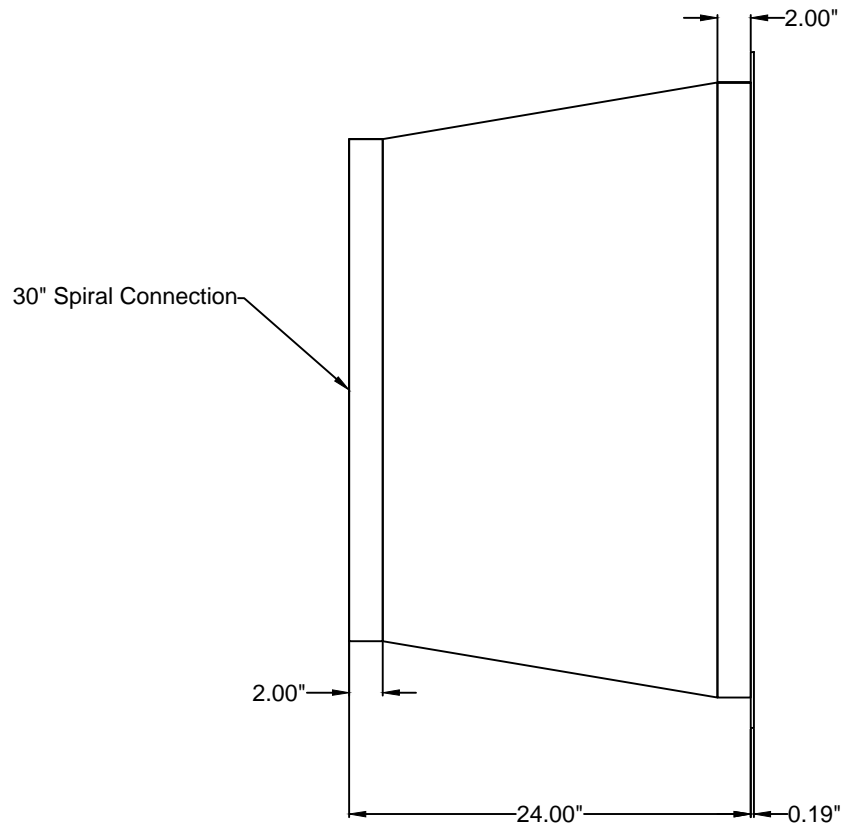

# 30" x 36.75" Reducer

Side View

Flange View