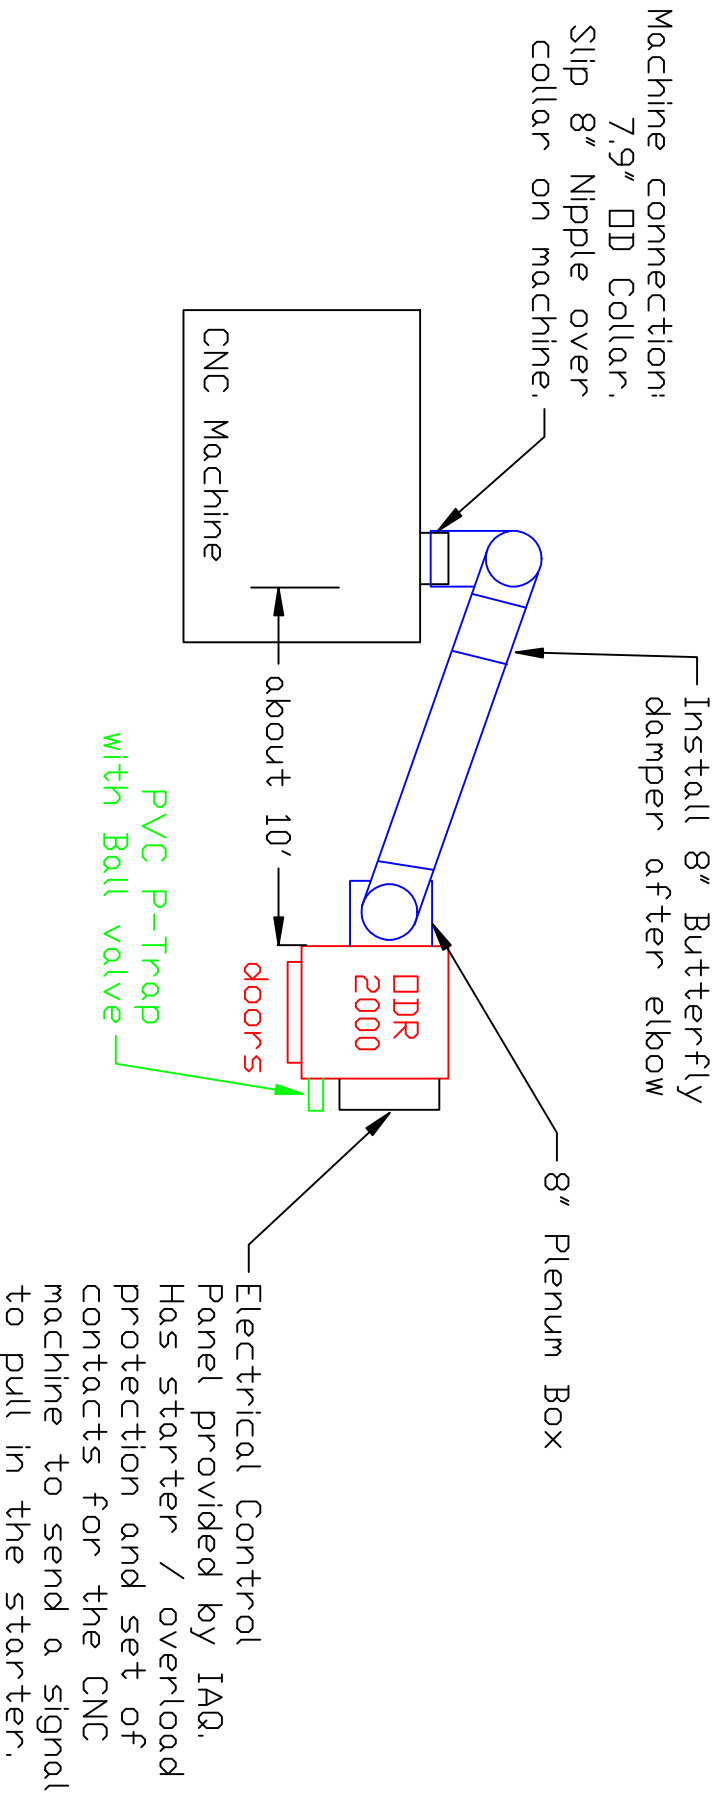

Ductwork Layout for DDR 2000 / Lab

Plan View

Note:
Run ductwork about 7'
to 8' off of floor.
Check with Steve to
confirm height.

Industrial Air Quality
102 AG DRIVE
Toungesville, NC 27596
PH # 919-562-7181 F# 919-562-7182
Project: Kennametals
Drawing: Ductwork layout
Date: 12/10/09 Drawn by: RAV
Sheet No: