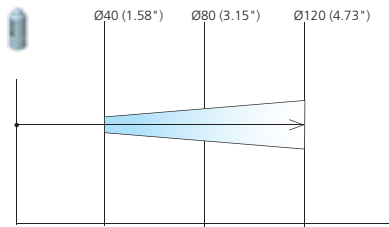

Air cone patterns for our most common nozzles

MJ4

921, 961, 971*

MJ5

920 A

MJ6

973

209 L, 209

2005

**512, 011,
811, 1011**

**710, 715 C,
715 L**

**701, 703,
705, 705 L,
707 L, 707 C**

**720, 730 C,
735 L**

*Values may differ somewhat depending on the choice of nozzle.