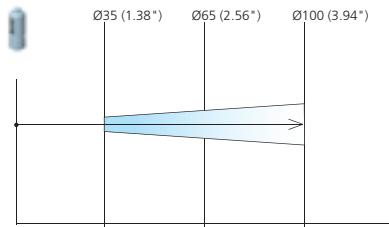

Air cone patterns for our most common nozzles

MJ4

921, 961, 971*

MJ5

920 A

MJ6

973

209 L, 209

2005

**512, 011,
811, 1011**

**710, 715 C,
715 L**

**701, 703,
705, 705 L,
707 L, 707 C**

**720, 730 C,
735 L**

*Values may differ somewhat depending on the choice of nozzle.