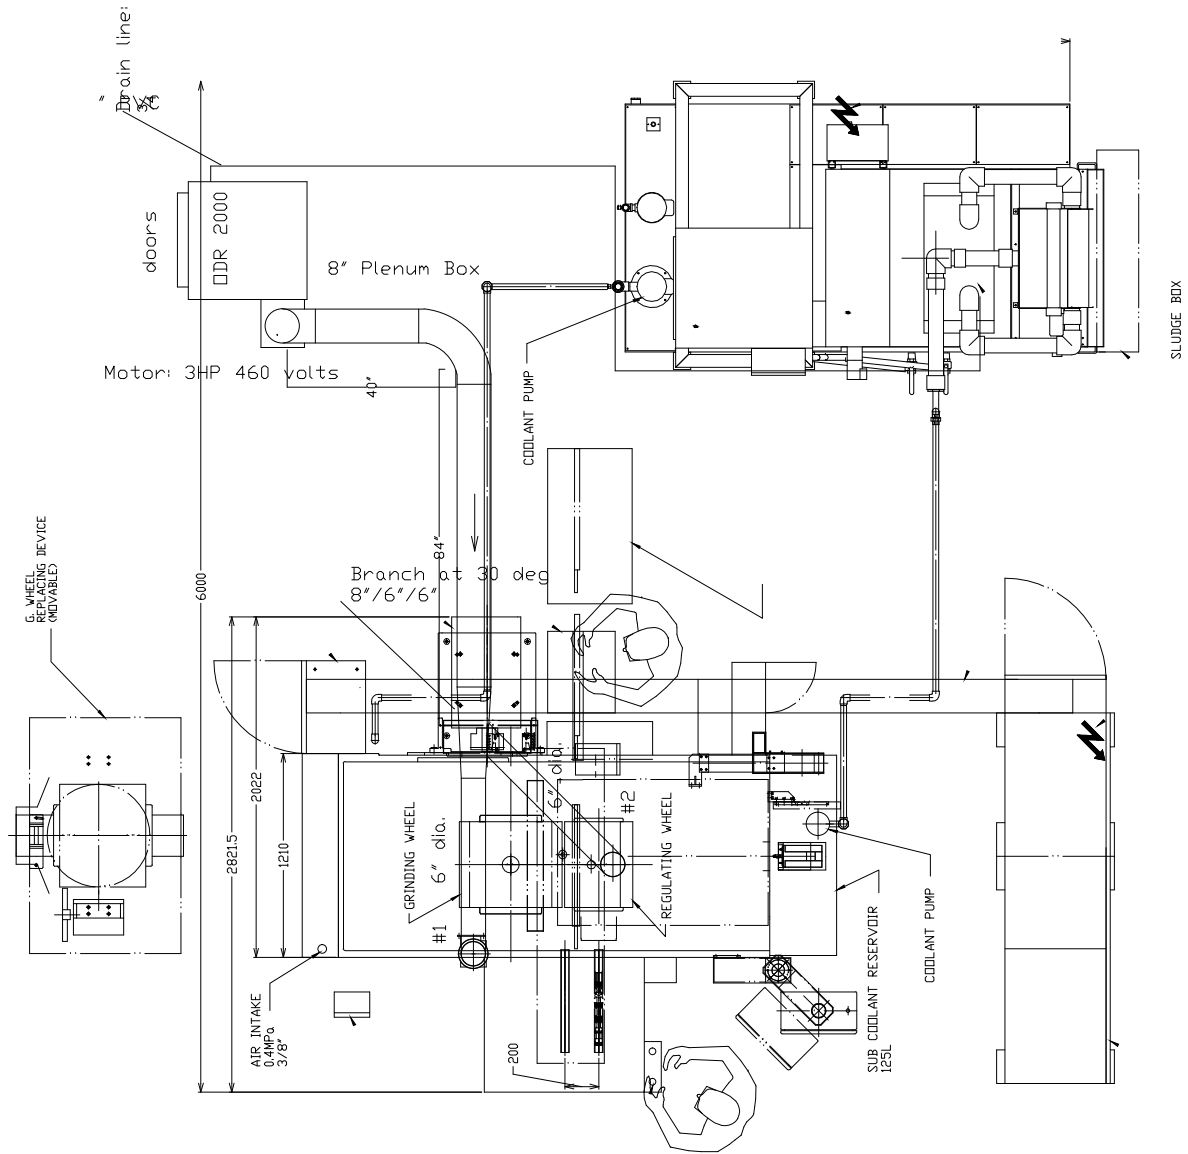

# PARTS LIST

QTY:	ITEM DESCRIPTION:
3	DDF-2000 UNITS
3	8" DIA. FIRE DAMPER
3	8" DIA. ADJ. FLANGE
3	8" DIA. BUTTERFLY VALVE
8	8" DIA. NIPPLE
10	8" DIA. 90° ELBOW
40	8" UNION CLAMPS
40	8" DIA. CLAMP GASKET
10	□-RINGS
16	8" DIA. PIPE
3	8" DIA. PLEMUM BOX

# Avani

P# 919-570-2862 F# 919-570-2863

Project:

Drawing:

Date:

Drawn by: J.T.L

Sheet No: