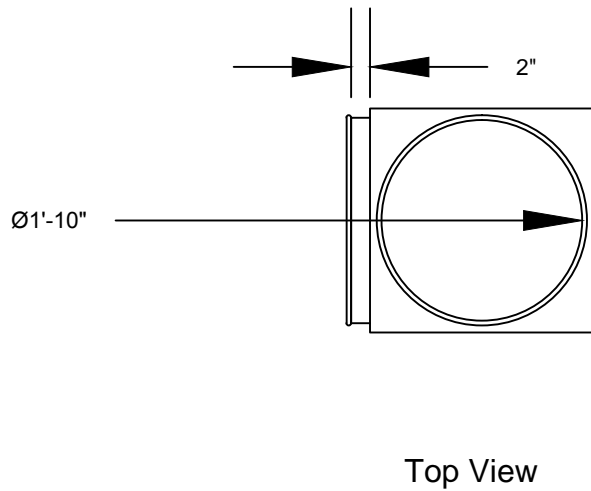

Honda PPG 20806 Rolled Edge Piece

22" Rolled Edge

Avani

Project: Honda PPG SO20806

Drawing: Rolled Edge Piece

Date: 07/08/14

Drawn by: MAC

Sheet No: 1 OF 1

Rev: 2