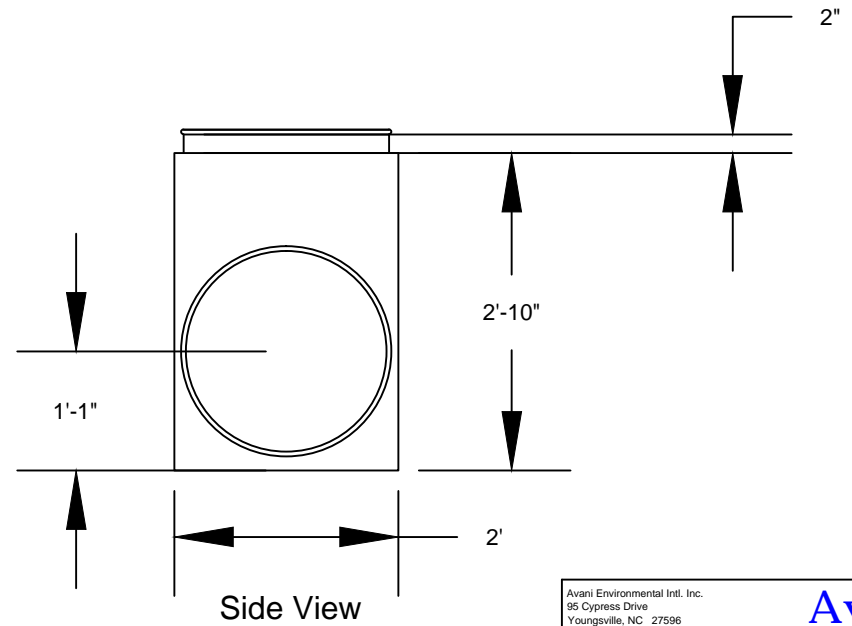

Honda PPG 20806 Rolled Edge Piece

22" Rolled Edge

Avani

Project: Honda PPG SO20806

Drawing: Rolled Edge Piece

Date: 07/08/14

Drawn by: MAC

Sheet No: 1 OF 1

Rev: 2