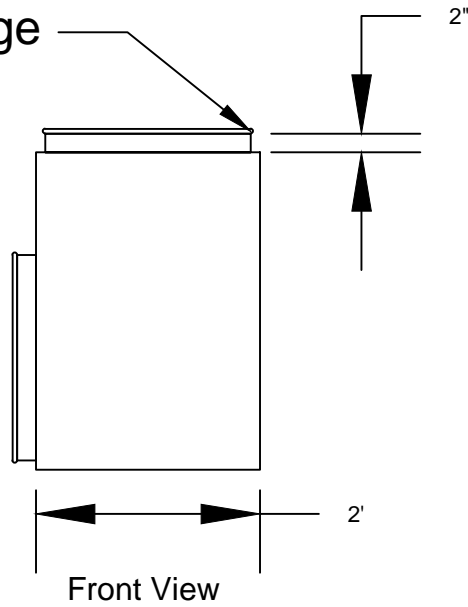

Honda PPG 20806 Rolled Edge Piece

22" Rolled Edge

Avani

Project: Honda PPG SO20806

Drawing: Rolled Edge Piece

Date: 07/08/14

Drawn by: MAC

Sheet No: 1 OF 1

Rev: 2