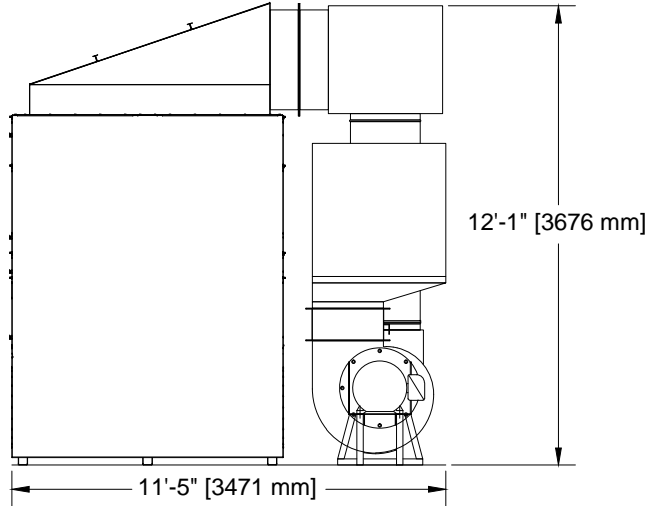

Honda PPG SO20806 Duct Layout

Front View

Side View

Back View

Plan View

- Notes:
1. Clamp together duct to be self supporting
 2. Silencer attached off of fan

Avani Environmental Intl. Inc. 95 Cypress Drive Youngsville, NC 27596 P# 919-488-2862 F# 919-488-2863		<h1 style="margin: 0;">Avani</h1>
Project: Honda PPG SO20806		
Drawing: Duct Layout		
Date: 10/29/14	Drawn by: MDT	
Sheet No: 1 OF 1	Rev: 3	