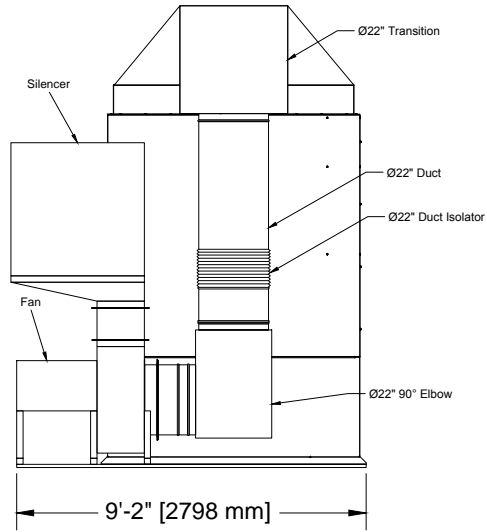

Honda PPG SO20806 Duct Layout

Front View

Side View

Back View

Plan View

- Notes:
1. Clamp together duct to be self supporting
 2. Silencer attached off of fan

Avani Environmental Intl. Inc. 95 Cypress Drive Youngsville, NC 27596 P# 919-488-2862 F# 919-488-2863		<h1 style="margin: 0;">Avani</h1>
Project: Honda PPG SO20806		
Drawing: Duct Layout		
Date: 10/29/14	Drawn by: MDT	
Sheet No: 1 OF 1	Rev: 3	