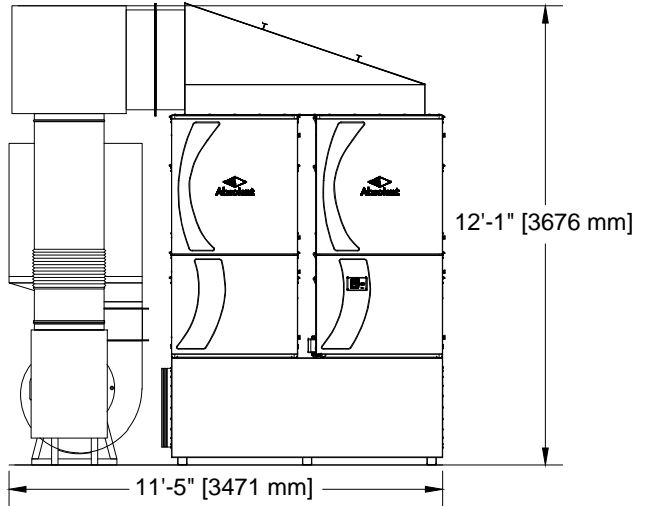

Honda PPG SO20806 Duct Layout

Front View

Side View

Back View

Plan View

- Notes:
1. Clamp together duct to be self supporting
 2. Silencer attached off of fan

Avani Environmental Intl. Inc. 95 Cypress Drive Youngsville, NC 27596 P# 919-488-2862 F# 919-488-2863		<h1 style="margin: 0;">Avani</h1>
Project: Honda PPG SO20806		
Drawing: Duct Layout		
Date: 10/29/14	Drawn by: MDT	
Sheet No: 1 OF 1	Rev: 3	