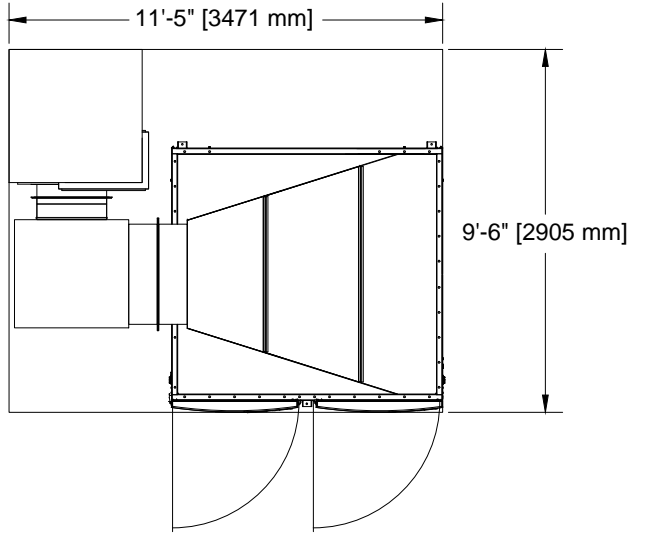

Honda PPG SO20806 Duct Layout

Front View

Side View

Back View

Plan View

- Notes:
1. Clamp together duct to be self supporting
 2. Silencer attached off of fan

Avani Environmental Intl. Inc. 95 Cypress Drive Youngsville, NC 27596 P# 919-488-2862 F# 919-488-2863		<h1 style="margin: 0;">Avani</h1>
Project: Honda PPG SO20806		
Drawing: Duct Layout		
Date: 10/29/14	Drawn by: MDT	
Sheet No: 1 OF 1	Rev: 3	