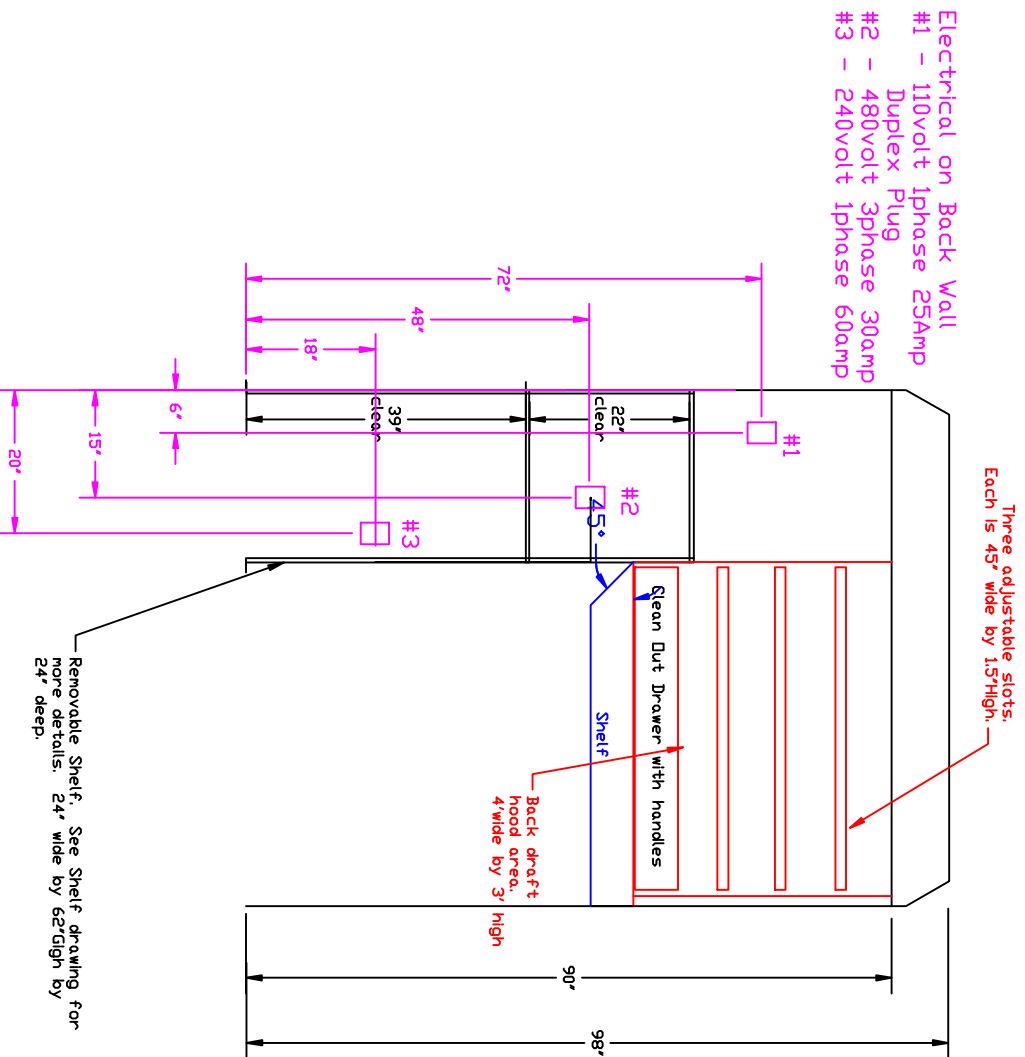

Hartnell Custom Booth / Dimensions

Front View

Removable Shelf. See Shelf drawing for more details. 24" wide by 62" high by 24" deep.

Side View of Right Wall from inside