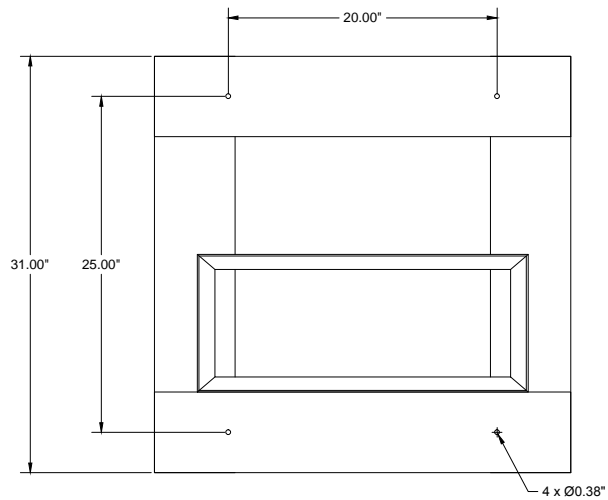

# Gleason Works A-Smoke 20 Base

Top View

Side View

Avani Environmental Intl. 95 Cypress Drive Youngsville, NC 27596 PH 919-570-2862 F# 919-570-2863		
<b>Project: Gleason Works</b>		
<b>Drawing: ASmoke 20 Base</b>		
<b>Date: 12/12/13</b>	<b>Drawn by: MDT</b>	
<b>Sheet No: 1 OF 1</b>	<b>Rev.: 1</b>	