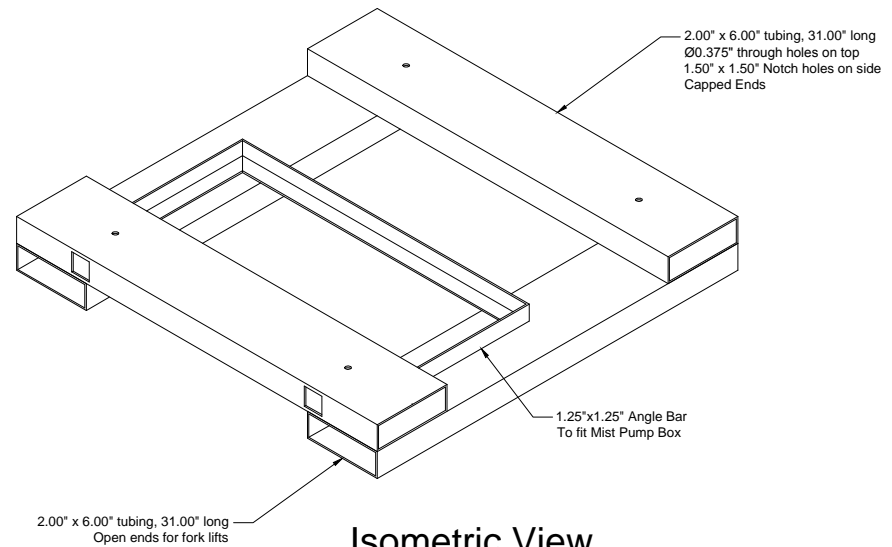

# Gleason Works A-Smoke 20 Base

Top View

Side View

Avani Environmental Intl. 95 Cypress Drive Youngsville, NC 27596 PH 919-570-2862 F# 919-570-2863		
<b>Project: Gleason Works</b>		
<b>Drawing: ASmoke 20 Base</b>		
<b>Date: 12/12/13</b>	<b>Drawn by: MDT</b>	
<b>Sheet No: 1 OF 1</b>	<b>Rev.: 1</b>	