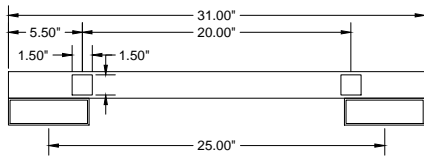

# Gleason Works A-Smoke 20 Base

Top View

Side View

Avani Environmental Intl. 95 Cypress Drive Youngsville, NC 27596 PH 919-570-2862 F# 919-570-2863		
<b>Project: Gleason Works</b>		
<b>Drawing: ASmoke 20 Base</b>		
<b>Date: 12/12/13</b>	<b>Drawn by: MDT</b>	
<b>Sheet No: 1 OF 1</b>	<b>Rev.: 1</b>	