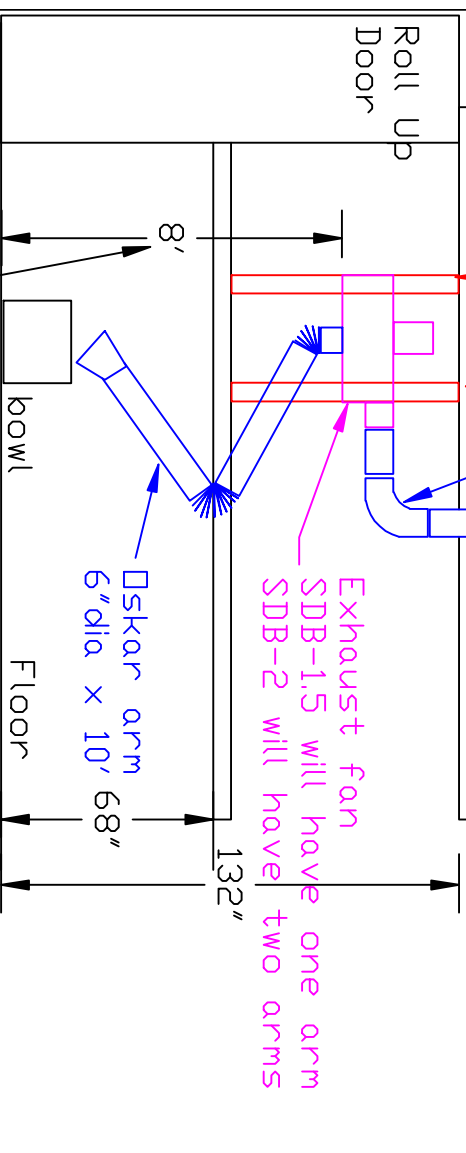

# Fan Discharge Detail

Elevation View  
from Inside

Perlons

The exhaust fan can slide up and down to accommodate the height off of the floor you desire

Side View  
on Outside

|                                 |
|---------------------------------|
| Industrial Air Quality          |
| 102 AG DRIVE                    |
| Toungsville, NC 27596           |
| PH 919-562-7181 F# 919-562-7182 |
| Project: Fuji Film              |
| Drawing: Fan discharge          |
| Date: 9/17/09 Drawn by: RAV     |
| Sheet No:                       |