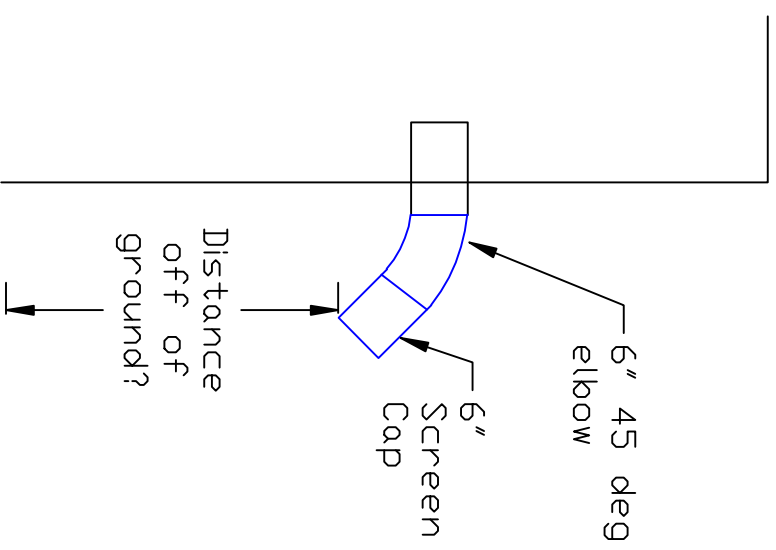

# Fan Discharge Detail

Elevation View  
from Inside

Perlons

The exhaust fan can slide up and down to accommodate the height off of the floor you desire

Side View  
on Outside

|                                 |
|---------------------------------|
| Industrial Air Quality          |
| 102 AG DRIVE                    |
| Toungsville, NC 27596           |
| PH 919-562-7181 F# 919-562-7182 |
| Project: Fuji Film              |
| Drawing: Fan discharge          |
| Date: 9/17/09 Drawn by: RAV     |
| Sheet No:                       |