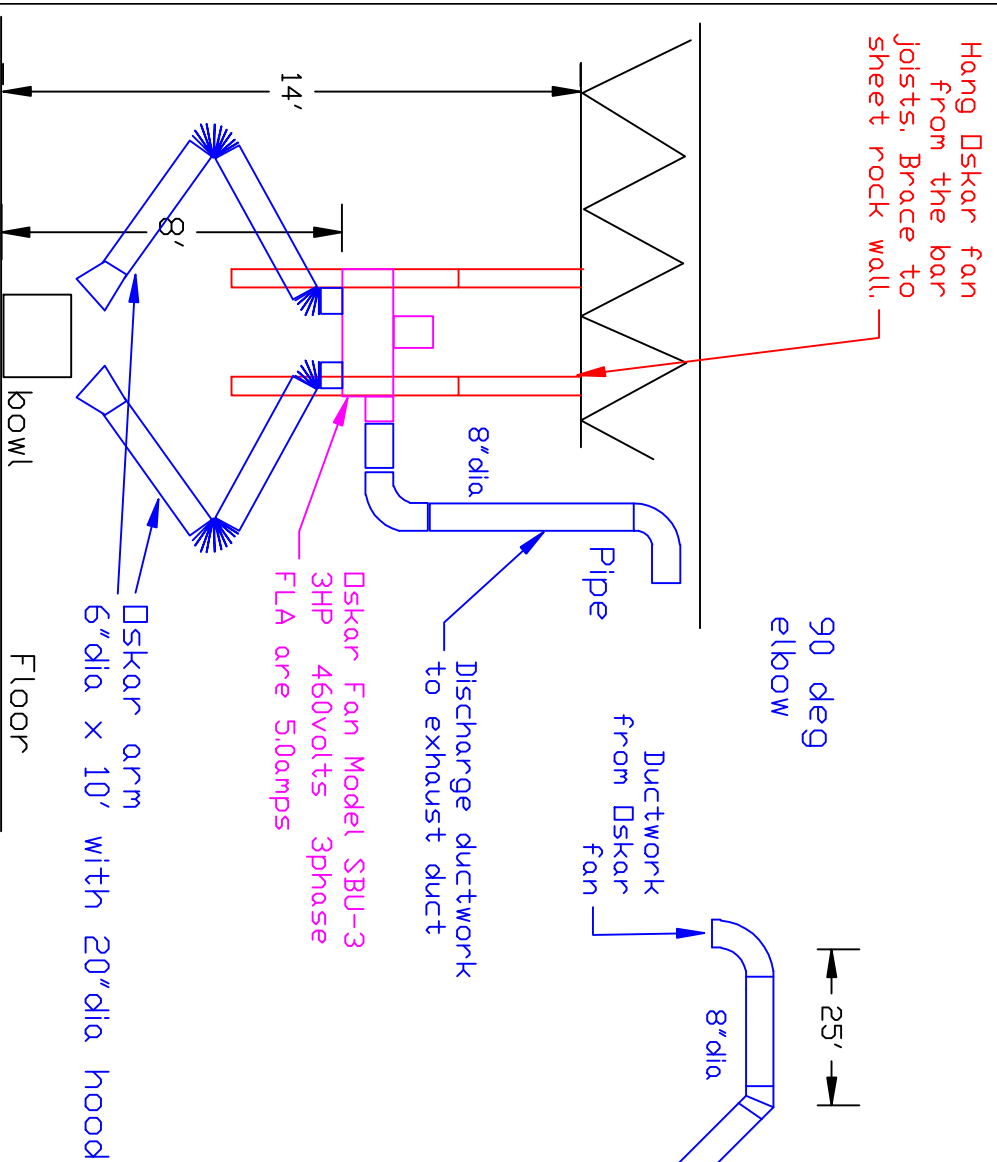

# Fan Discharge Detail

Elevation View  
from Inside

Side View

Industrial Air Quality
102 AG DRIVE
Toungesville, NC 27596
PH 919-562-7181 F# 919-562-7182
Project: Fuji Film - ILL
Drawings: Project Layout
Date: 2/4/10 Drawn by: RAV
Sheet No: