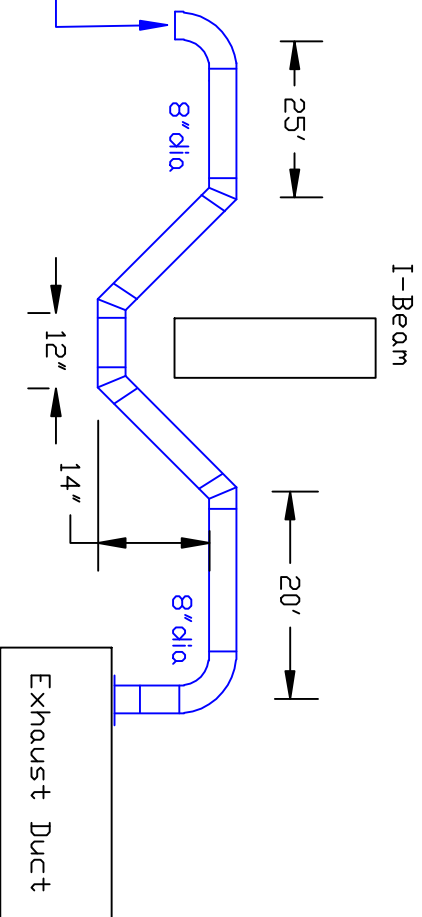

# Fan Discharge Detail

Elevation View  
from Inside

Side View

Industrial Air Quality
102 AG DRIVE
Toungesville, NC 27596
PH 919-562-7181 F# 919-562-7182
Project: Fuji Film - ILL
Drawings: Project Layout
Date: 2/4/10 Drawn by: RAV
Sheet No: