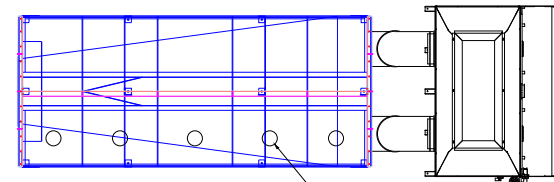

Eaton Electrical Duct Layout

Plan View

Elevation View

Avani Environmental Int.
 95 Cypress Drive
 Youngsville, NC 27596
 PH 919-570-2862; FX 919-570-2863

Avani

Project: Eaton Electrical Group
 Drawing: Duct Layout
 Date: 1/21/13 | Drawn by:MDT
 Sheet No: 1 of 1 | Rev.: 0