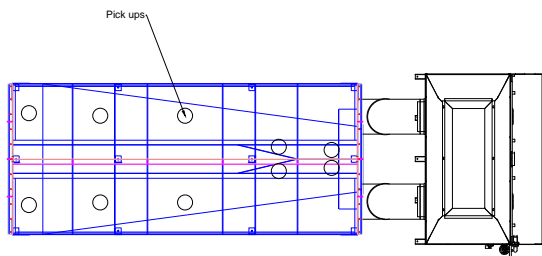

Eaton Electrical Duct Layout

Plan View