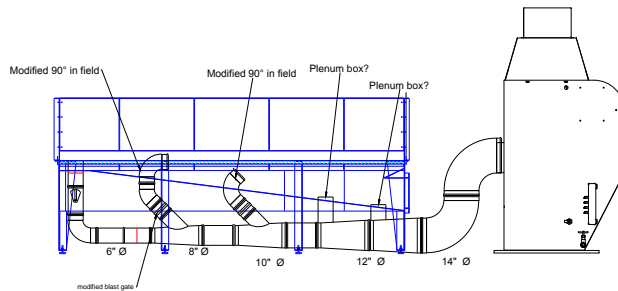

Elevation View

Avani Environmental Int.
95 Cypress Drive
Youngsville, NC 27596
PH 919-570-2862; FX 919-570-2863

Avani

Project: Eaton Electrical Group
Drawing: Duct Layout
Date: 1/21/13 | Drawn by:MDT
Sheet No: 1 of 1 | Rev.: 0