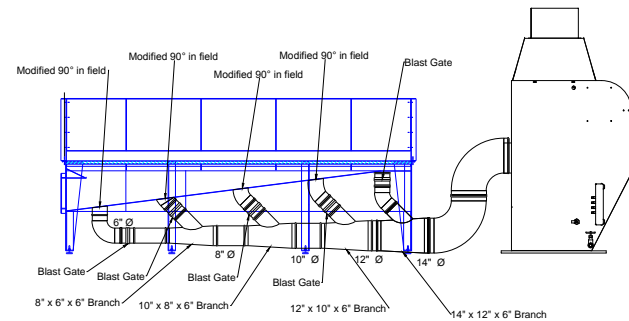

Eaton Electrical Duct Layout

Plan View

Elevation View

Avani Environmental Int.
 95 Cypress Drive
 Youngsville, NC 27596
 PH 919-570-2862; FX 919-570-2863

Avani

Project: Eaton Electrical Group
 Drawing: Duct Layout
 Date: 1/21/13 | Drawn by:MDT
 Sheet No: 1 of 1 | Rev.: 0