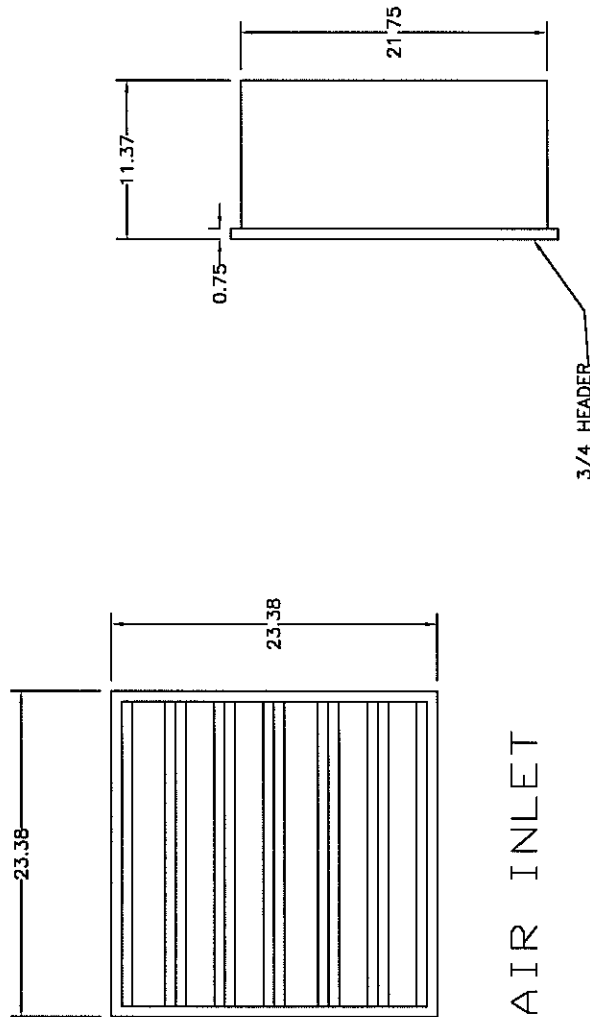

# SPECIFICATIONS

DIMENSIONS:

FULL SIZE

23 3/8 X 23 3/8 X 11 3/8  
HOLD 8 - 1" PANELS

REFILLABLE

HOUSING MADE FROM ALUMINIZED STEEL

TRAYS MADE FROM 18 GA. T. P STEEL

TITLE

23. 375 X 23. 375 X 11. 375 SPECIAL

SCALE: NONE

DWG NO.

DRAWN: MLF

APPROVED:

DATE: 2/24/11

CHECKED:

CUSTOMER:

AVANI ENVIROMENTAL

AIR OUTLET TOP VIEW

CROSS SUPPORTS FOR BOLT ON GRID

AIR INLET SIDE VIEW