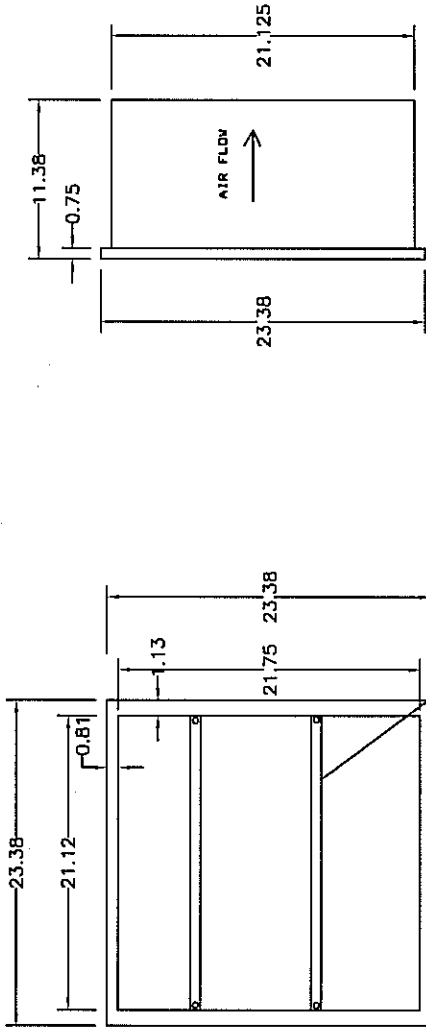

SPECIFICATIONS

DIMENSIONS:

FULL SIZE

23 3/8 X 23 3/8 X 11 3/8
HOLD 8 - 1" PANELS

REFILLABLE

HOUSING MADE FROM ALUMINIZED STEEL

TRAYS MADE FROM 18 GA. T. P STEEL

TITLE

23. 375 X 23. 375 X 11. 375 SPECIAL

SCALE: NONE

DWG NO.

DRAWN: MLF

APPROVED:

DATE: 2/24/11

CHECKED:

CUSTOMER:

AVANI ENVIROMENTAL

AIR OUTLET TOP VIEW

CROSS SUPPORTS FOR BOLT ON GRID